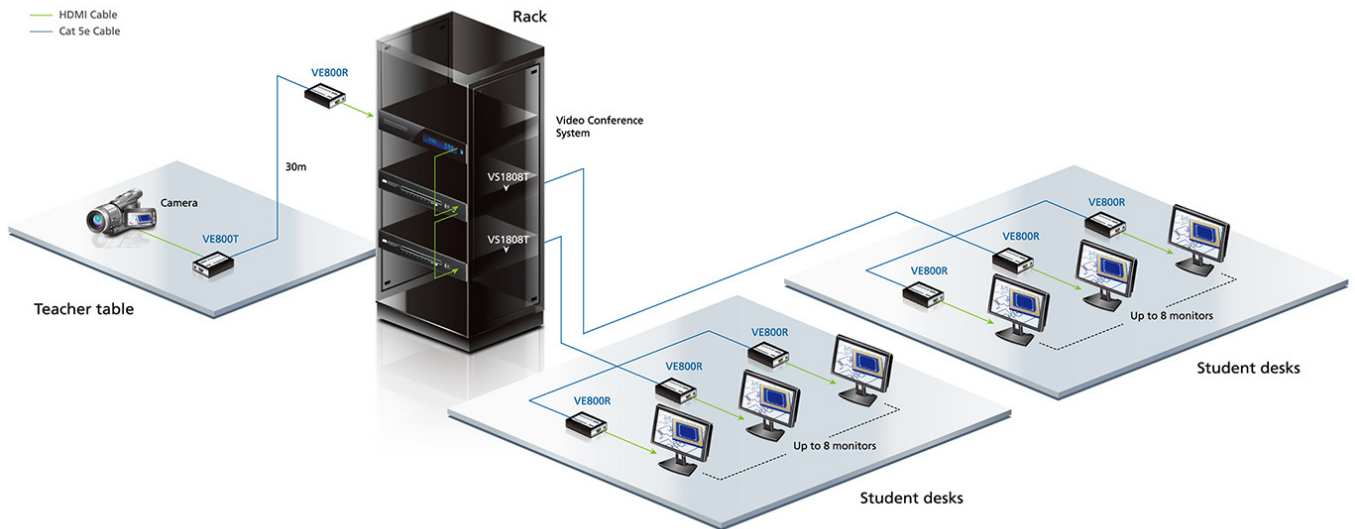

## HDMI Media Distribution Solution

**VS1808T x 120**  
8-Port HDMI Over Cat 5 Splitter

**VE800R x 490**  
HDMI Receiver

**VE800 x 90**  
HDMI Extender

## Benefits

- **Cost Effective** – The HDMI Media Distribution Solution, comprising an HDMI Over Cat 5 Splitter and HDMI Receivers, provides a quick and easy way to deliver HDCP and HDMI content from one source to 16 displays with no need to purchase any other connecting devices
- **Long Distance Transmission** – The VE800 HDMI Extender uses Cat 5e cable to extend the distance between the HDMI camera and the video conferencing system by up to 60 meters
- **Cat 5e Cabling** – saves space, installation time, and costs
- **Superior A/V Quality** – HDTV video resolutions of up to 1080p; HDMI video resolutions of up to 1920 x 1200

Features

**VS1808T**  
8-Port HDMI Over Cat 5  
Splitter

- One HDMI input to 8 HDMI outputs via Cat 5e cables
- Extends the distance to the displays by up to 60 m
- Supports HDMI (3D, Deep color)
- Supports superior video quality – HDTV resolutions of 480p, 720p, 1080i and 1080p (1920 x 1080)
- Offers local HDMI output
- HDCP compatible
- Consumer Electronics Control (CEC) allows interconnected HDMI devices to communicate and respond to one remote control
- Cascadable to three levels
- EDID mode selection
- Rack mountable

Rear View

**VE800**  
HDMI Extender

- Extends the distance between HDMI source and HDMI display
- Uses Cat 5e cable to achieve long distance transmission
- 8 segment equalization adjustment switch
- Extend 1080p by 40m; extend 1080i (HDTV) by 60m
- Superior video quality – 1920 x 1200, up to 1080p
- HDMI (3D, Deep Color)
- Supports Dolby True HD and DTS HD Master Audio
- DDC compatible
- HDCP 1.1 Compatible
- Compatible with all ATEN HDMI switches and splitters