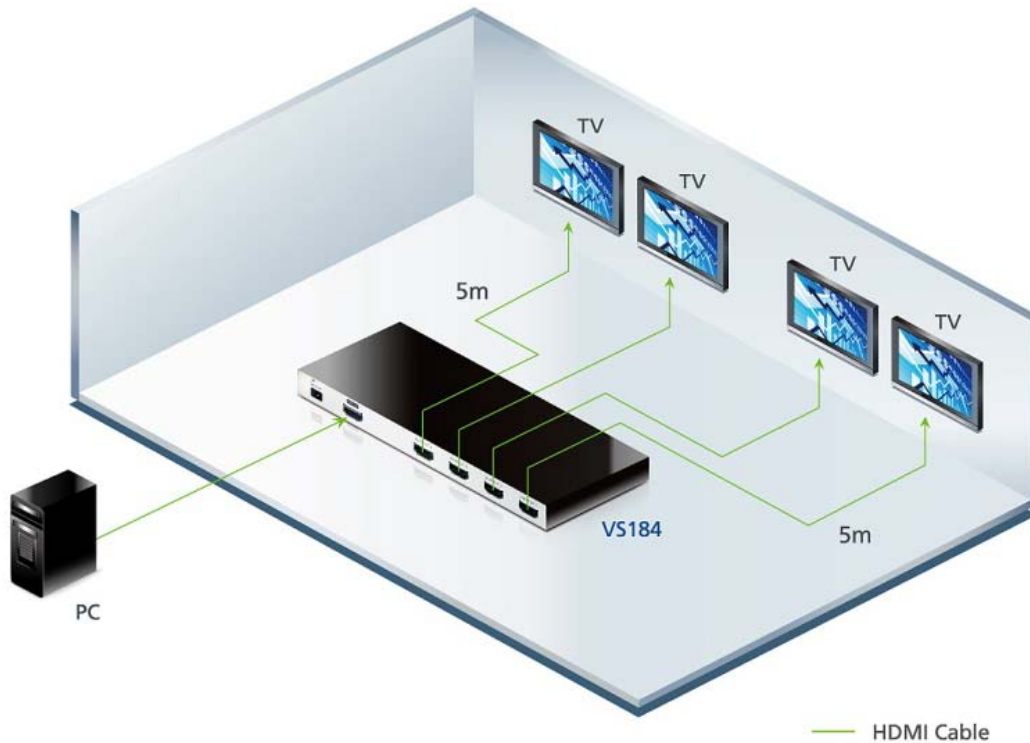

## A well-known international bank in Thailand utilizes an ATEN HDMI Splitter to provide superior customer service

### Overview: Bank

An international bank group has opened several branch offices in Thailand to provide localized retail banking services. To clearly display important financial information, they want to install a high definition digital signage system in each of the branch offices. In order to accomplish that, they need to devise an HDMI distribution solution that can deliver high-definition HDMI content from a source device to multiple HDMI displays that have been strategically located throughout the office.

### Benefits

- **One Source to Multiple Displays** – permits financial information from a single feed to be simultaneously displayed on up to 4 strategically located monitors
- **Long Distance Transmission** – delivers HDMI signals over distances of up to 20 m
- **High Quality HDMI** – supports HDTV video resolutions of up to 1080p
- **Space Saving** – VS184 splitters are both compact and robust – their small size allows them to be flexibly deployed for convenient installation

#### 4-Port HDMI Splitter

- Transmits signals from 1 HDMI A/V source to 4 HDMI displays simultaneously
- Superior video quality – HDTV resolutions of 480p, 720p, 1080i and 1080p (1920x1080); VGA, SVGA, SXGA, UXGA (1600x1200), WUXGA (1920x1200)
- Cascadable to 3 levels - provides up to 64 HDMI signals
- Long distance signal transmission: Source to Device - 1.8m; Device to Device - 15m; Device to Display - 20m (24 AWG)
- HDMI (Deep color)
- DDC compatible
- HDCP 1.1 compatible
- Signal rates of up to 2.25Gbits for 1080p display
- All metal case
- LED display indicates device status
- Plug-and-play - no software installation required