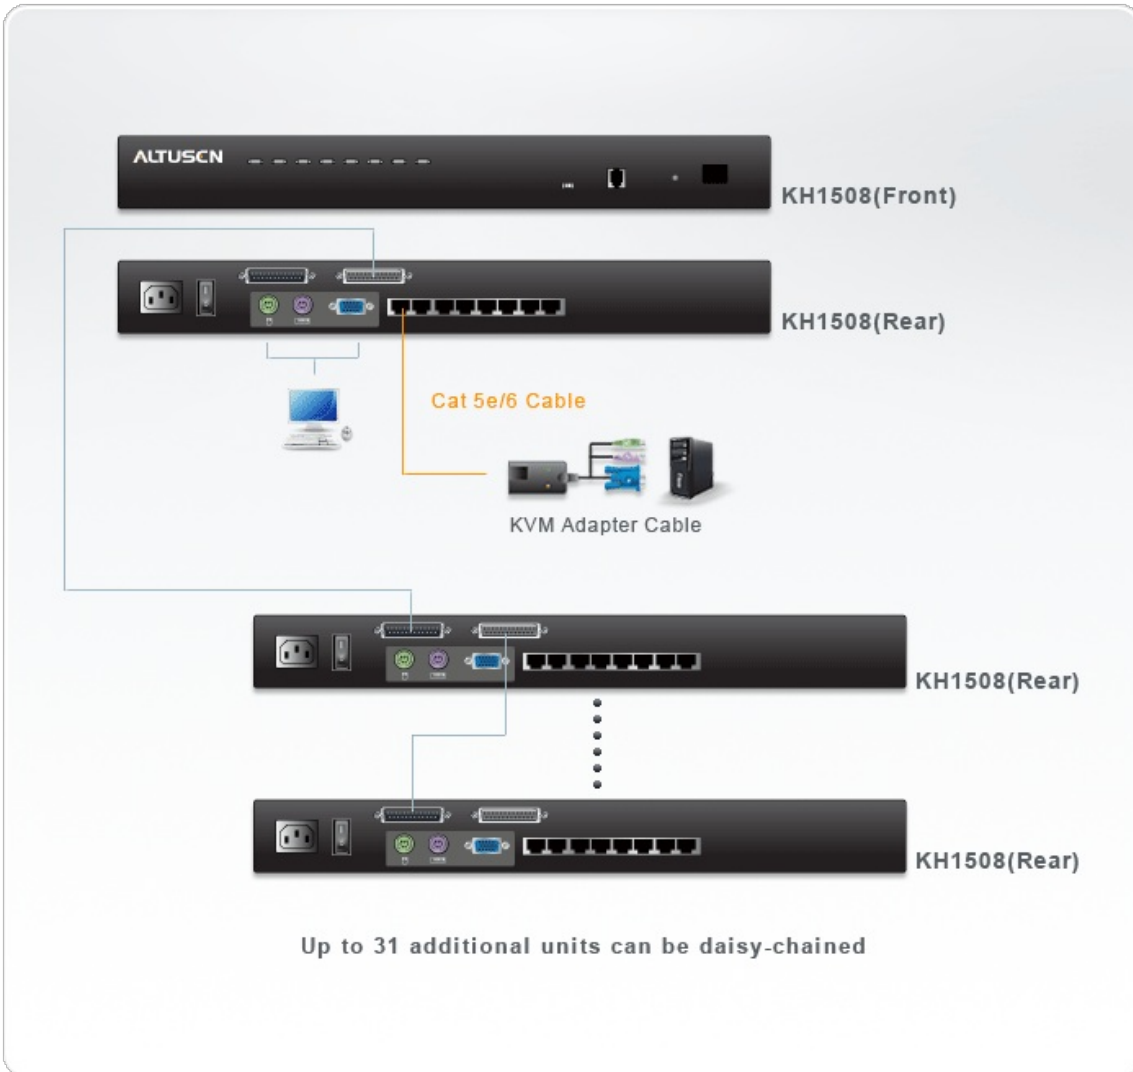

Diagramme

ATEN International Co., Ltd.

3F., No.125, Sec. 2, Datong Rd., Sijhih District., New Taipei City 221, Taiwan
Phone: 886-2-8692-6789 Fax: 886-2-8692-6767
www.aten.com E-mail: marketing@aten.com

© Copyright 2015 ATEN® International Co., Ltd.
ATEN and the ATEN logo are trademarks of ATEN International Co., Ltd.
All rights reserved. All other trademarks are the property of their respective owners.