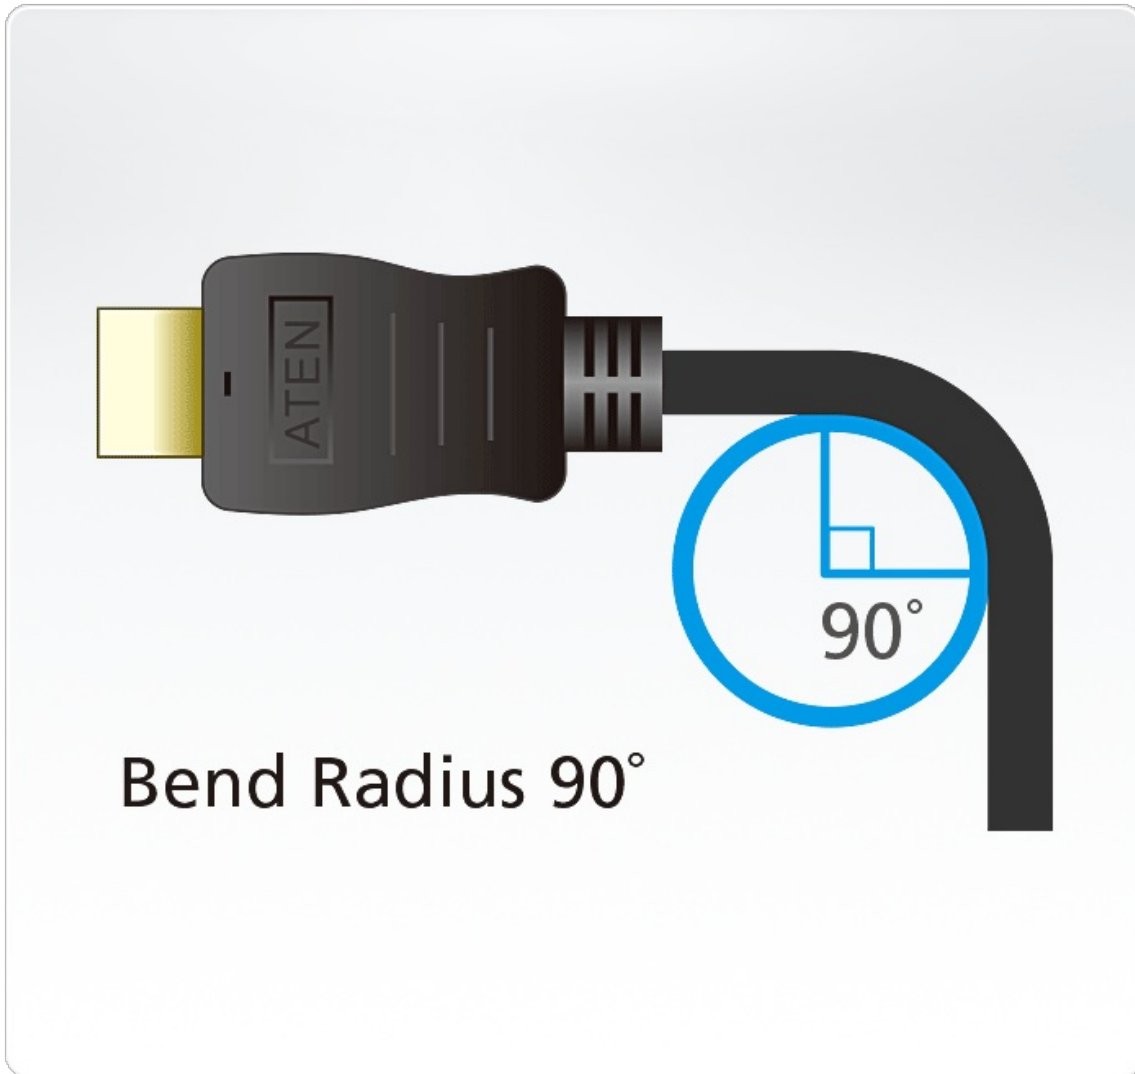

Diagram

ATEN International Co., Ltd.

3F., No.125, Sec. 2, Datong Rd., Sijhih District., New Taipei City 221, Taiwan
Phone: 886-2-8692-6789 Fax: 886-2-8692-6767
www.aten.com E-mail: marketing@aten.com

© Copyright 2015 ATEN® International Co., Ltd.
ATEN and the ATEN logo are trademarks of ATEN International Co., Ltd.
All rights reserved. All other trademarks are the property of their
respective owners.