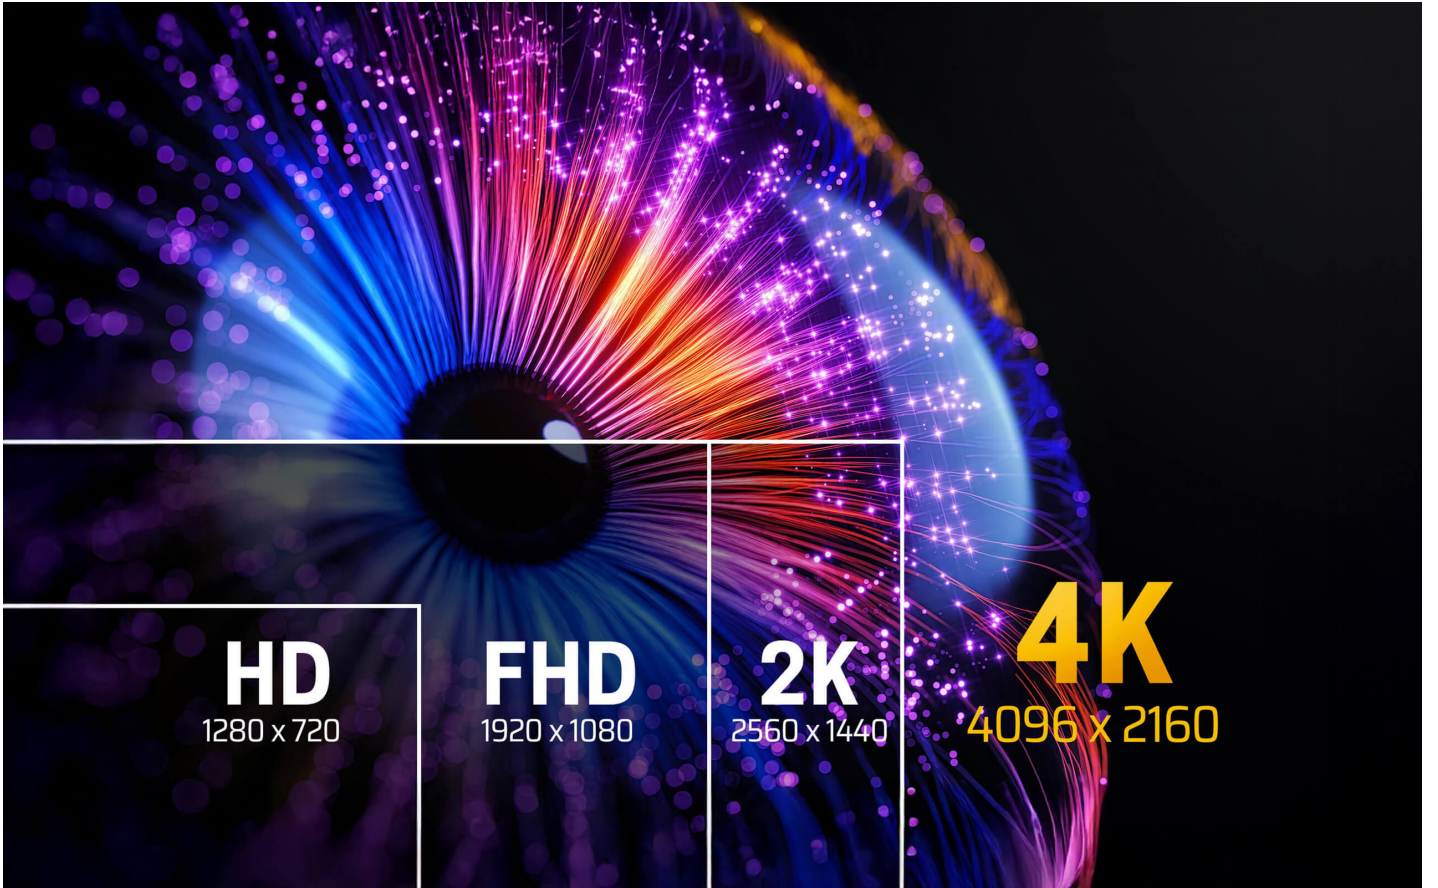

2L-7D03H

3 m High Speed HDMI™ Cable with Ethernet (True 4K)

Super Speed, Stunning Visuals

1 m | 2 m | 3 m

High Speed True 4K HDMI Cable with Ethernet

HDMI 2.0 / 4K TRUE HDR / 18 Gbps / HDCP 2.2 / 21:9 Aspect Ratio / 90° Bend radius

Stunning 4K Clarity with HDR Enhancement

Featuring True 4K visual clarity, the addition of HDR further delivers stunning video quality by enhancing brightness, contrast, and color range for more vibrant and vivid images.

Captivating Cinematic Audio-Visual Mastery

- Up to 32 channels for an ultimate surround sound experience
- 1536 kHz audio sample rate for realistic audio presentation
- Ultra-wide 21:9 aspect ratio for cinema-level video experience