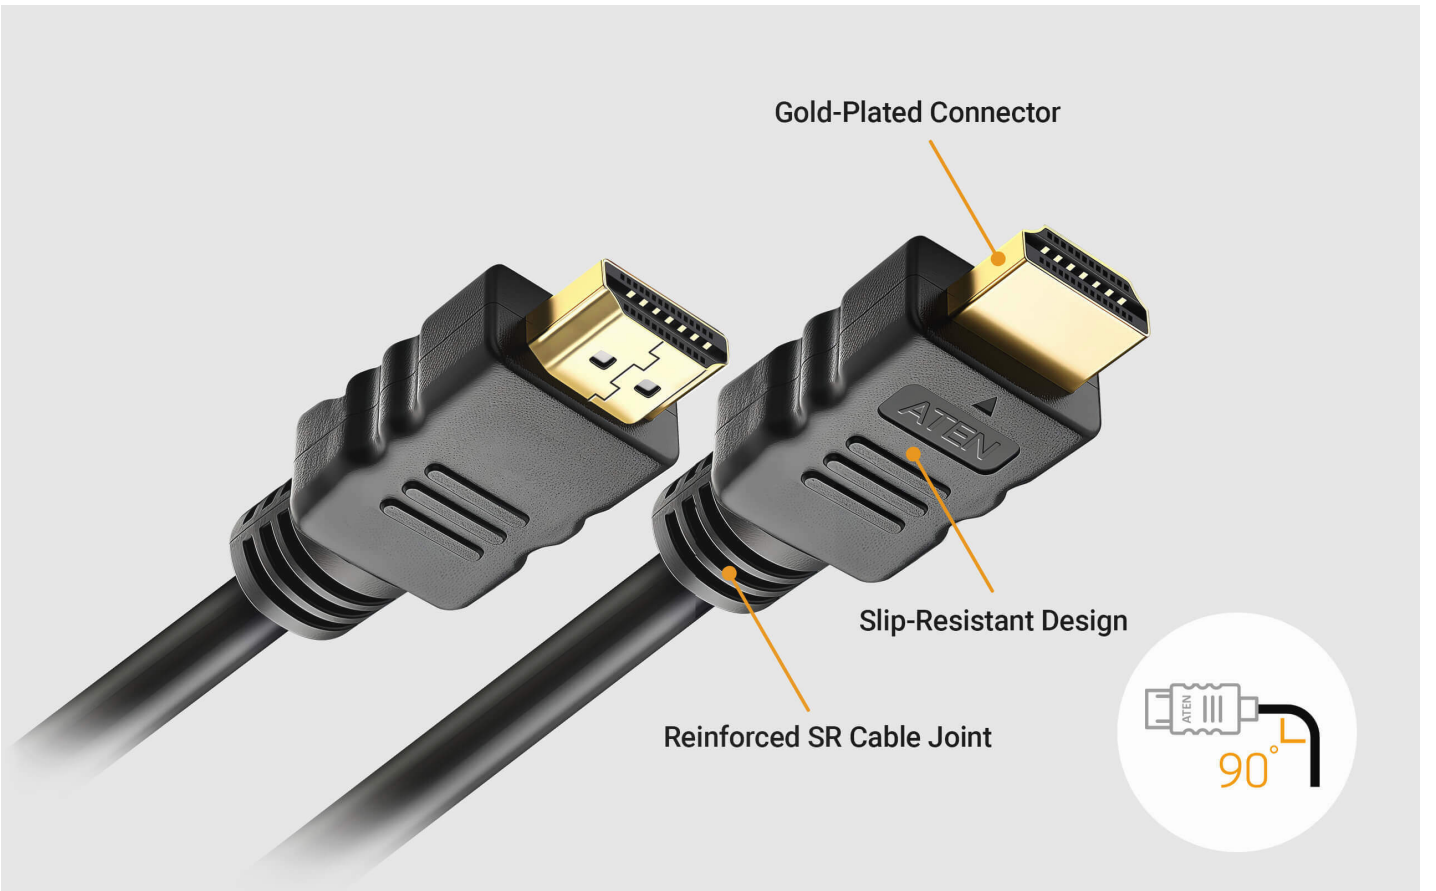

Industry-Proven Quality, Detail-Oriented Craftsmanship