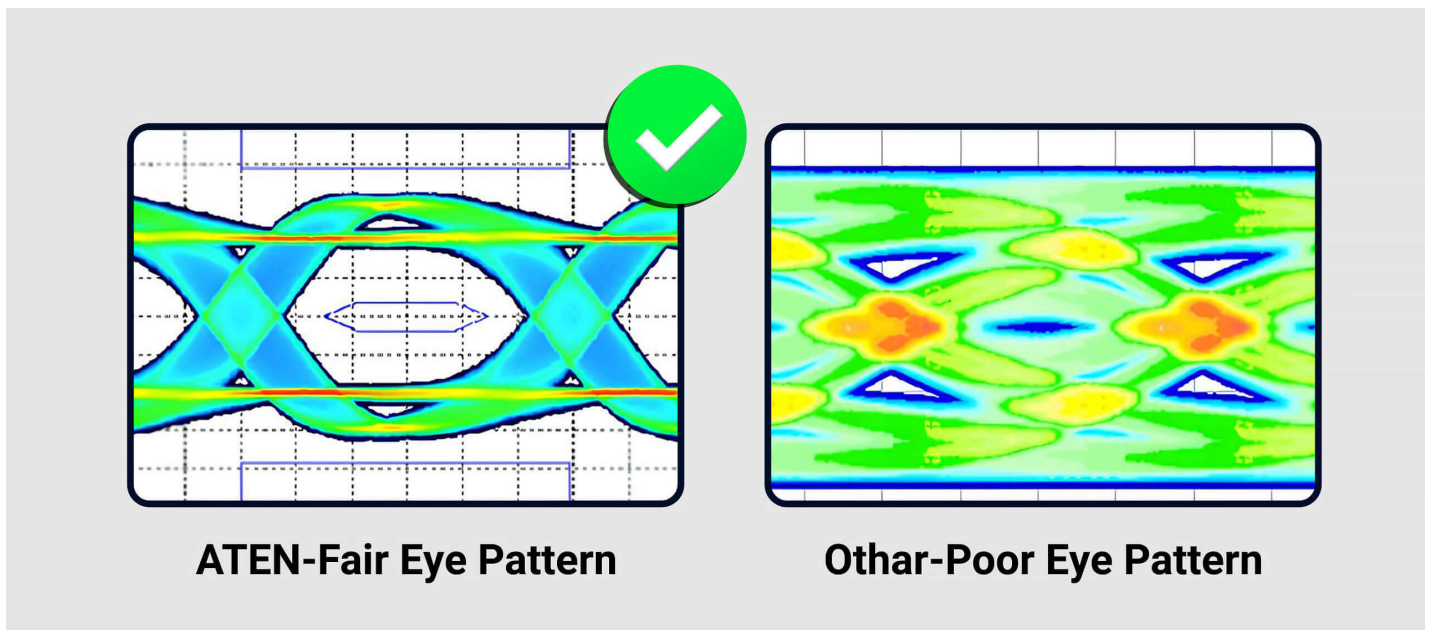

ATEN Optimum Cable Quality Assurance

- Expertly crafted, superior-quality HDMI cable
- Reliably stable performance in electromagnetic environments
- Robust product durability for frequent hot-plugging