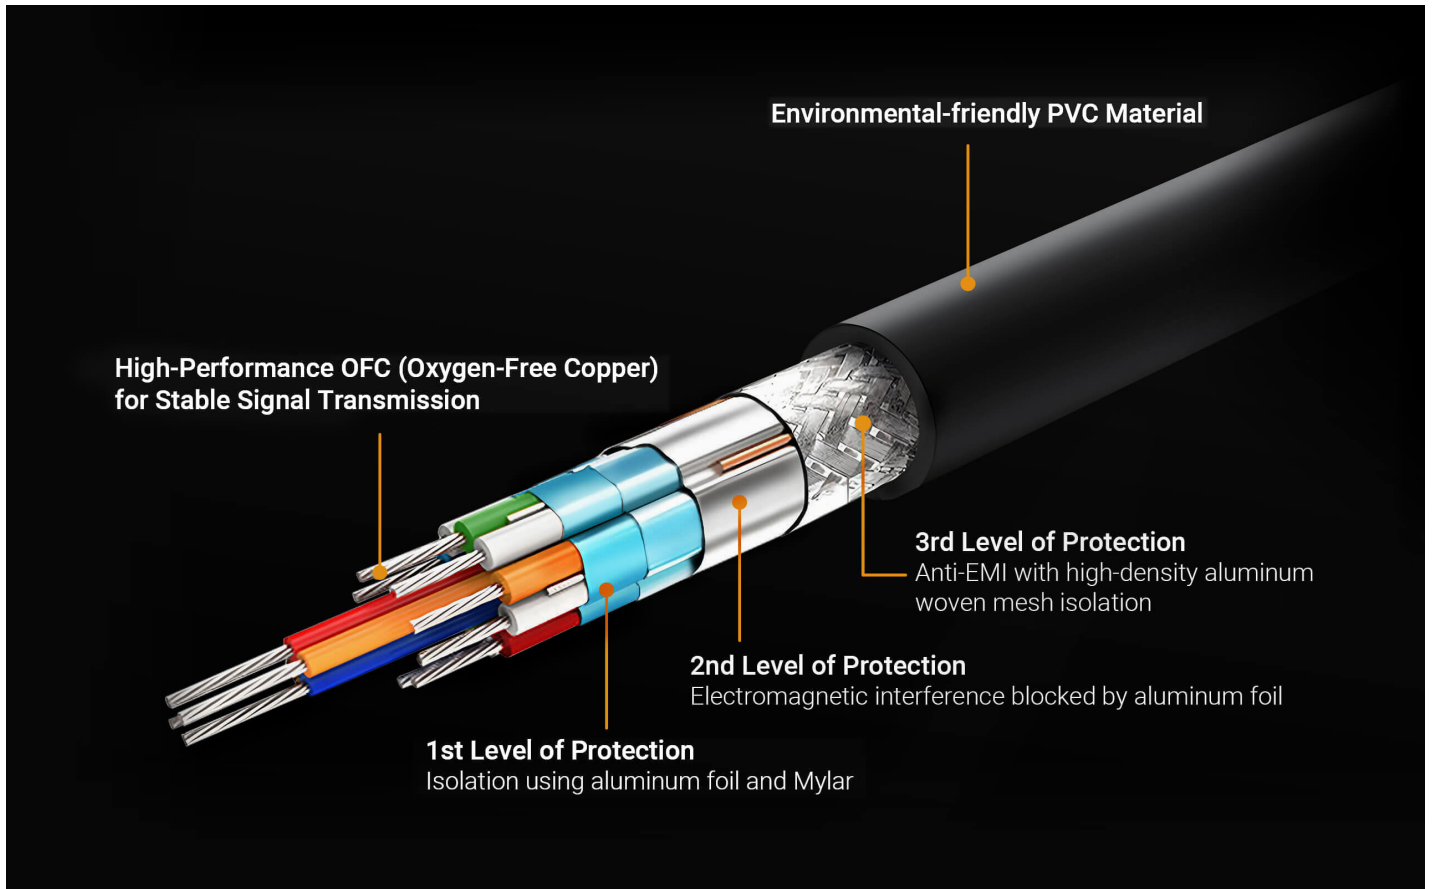

TV Box

Gaming

Source Device

Industry-Proven Quality, Detail-Oriented Craftsmanship

ATEN Optimum Cable Quality Assurance

- Expertly crafted, superior-quality HDMI cable
- Reliably stable performance in electromagnetic environments
- Robust product durability for frequent hot-plugging