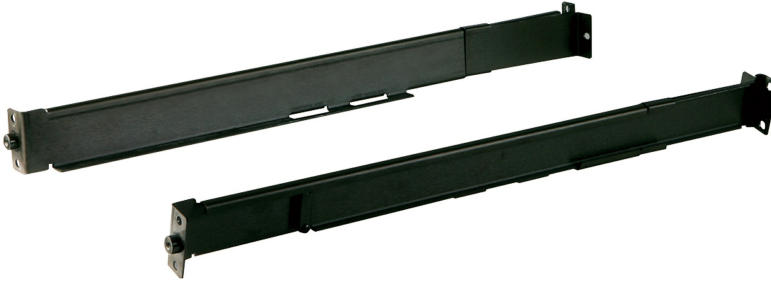

2X-024G

Easy Installation Rack Mount Kit (Short) for LCD KVM Switch/Console

For the convenience of your installation, ATEN offers various mounting kits that allow you to install the LCD KVM Switch/Console on the rack. Please refer to Datasheet on the Support and Downloads page for more information about the mounting kits.