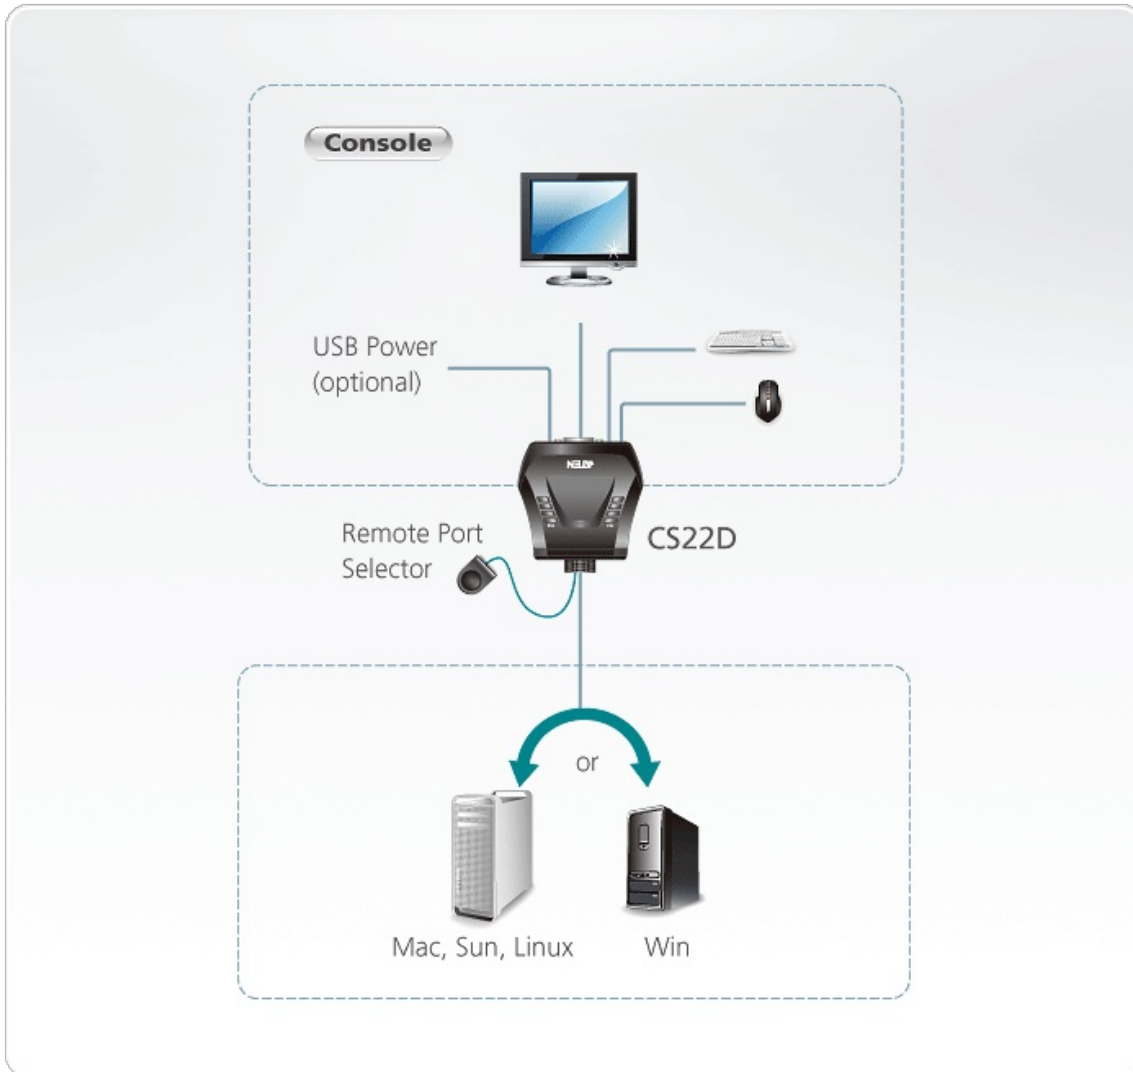

Diagram

ATEN International Co., Ltd.

3F., No.125, Sec. 2, Datong Rd., Sijhih District., New Taipei City 221, Taiwan
Phone: 886-2-8692-6789 Fax: 886-2-8692-6767
www.aten.com E-mail: marketing@aten.com

© Copyright 2015 ATEN® International Co., Ltd.
ATEN and the ATEN logo are trademarks of ATEN International Co., Ltd.
All rights reserved. All other trademarks are the property of their respective owners.