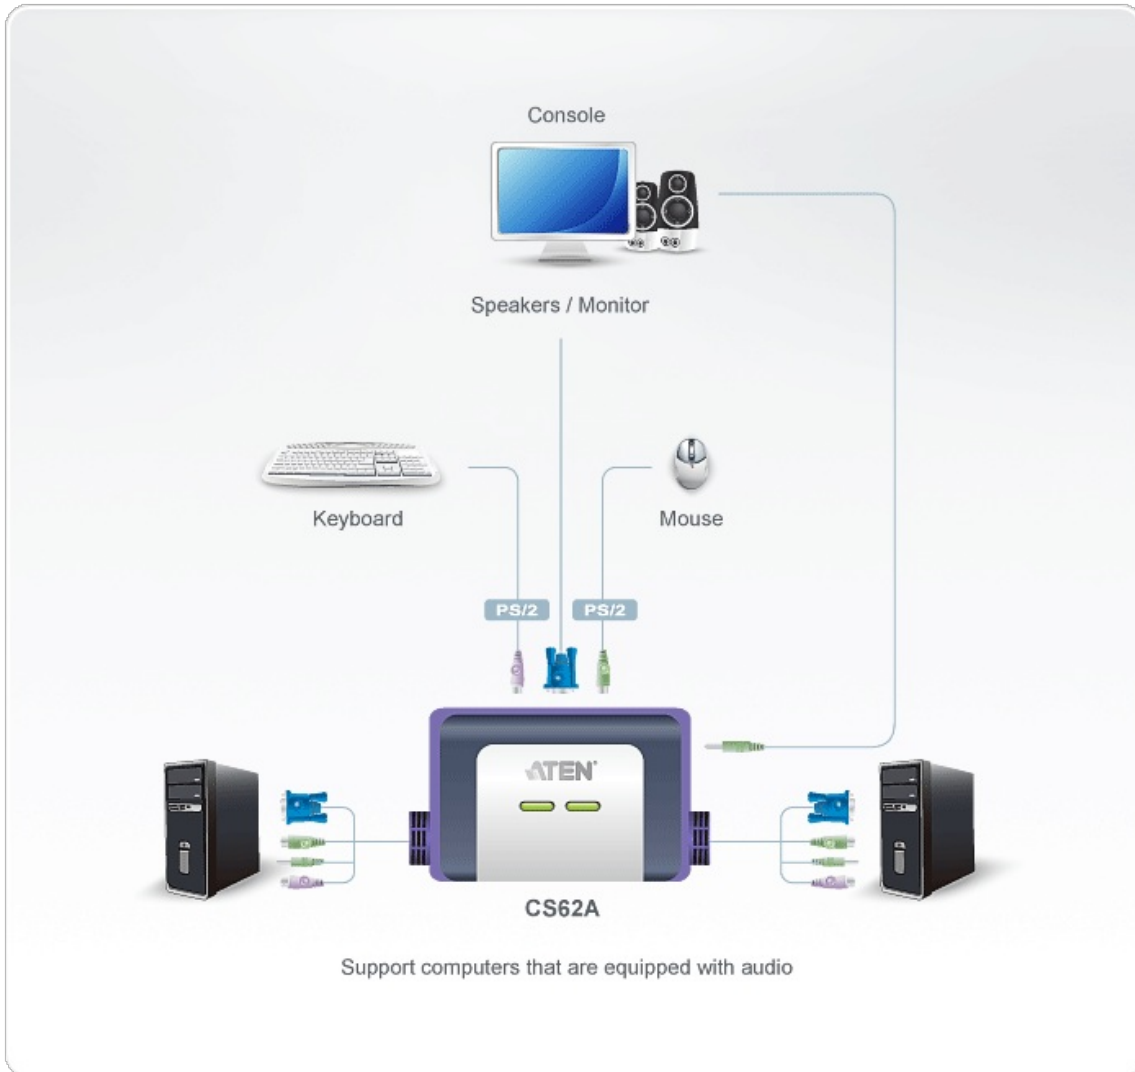

Diagram

ATEN International Co., Ltd.

3F., No.125, Sec. 2, Datong Rd., Sijhih District., New Taipei City 221, Taiwan
Phone: 886-2-8692-6789 Fax: 886-2-8692-6767
www.aten.com E-mail: marketing@aten.com

© Copyright 2015 ATEN® International Co., Ltd.
ATEN and the ATEN logo are trademarks of ATEN International Co., Ltd.
All rights reserved. All other trademarks are the property of their respective owners.