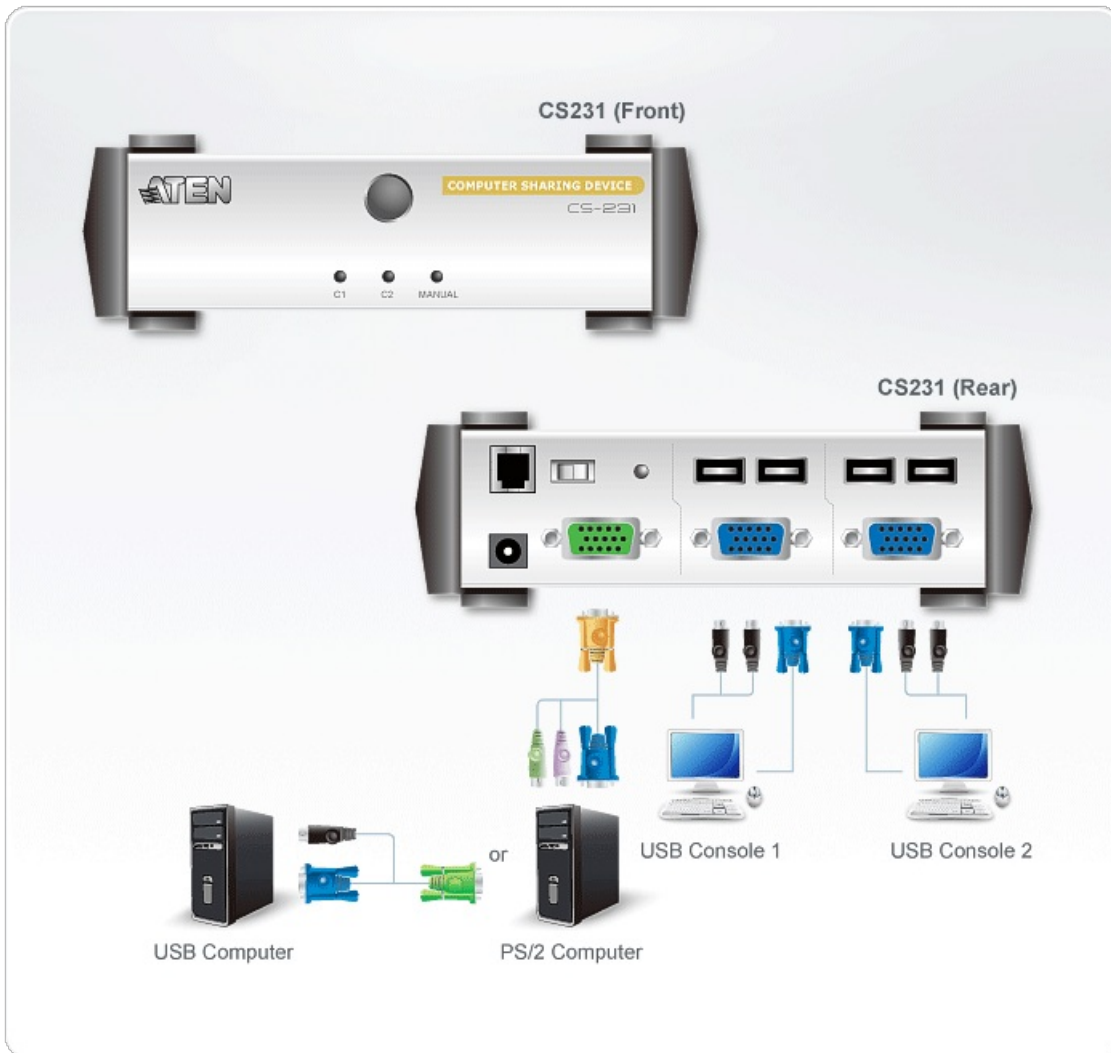

Diagram

ATEN International Co., Ltd.

3F., No.125, Sec. 2, Datong Rd., Sijhih District., New Taipei City 221, Taiwan
Phone: 886-2-8692-6789 Fax: 886-2-8692-6767
www.aten.com E-mail: marketing@aten.com

© Copyright 2015 ATEN® International Co., Ltd.
ATEN and the ATEN logo are trademarks of ATEN International Co., Ltd.
All rights reserved. All other trademarks are the property of their
respective owners.