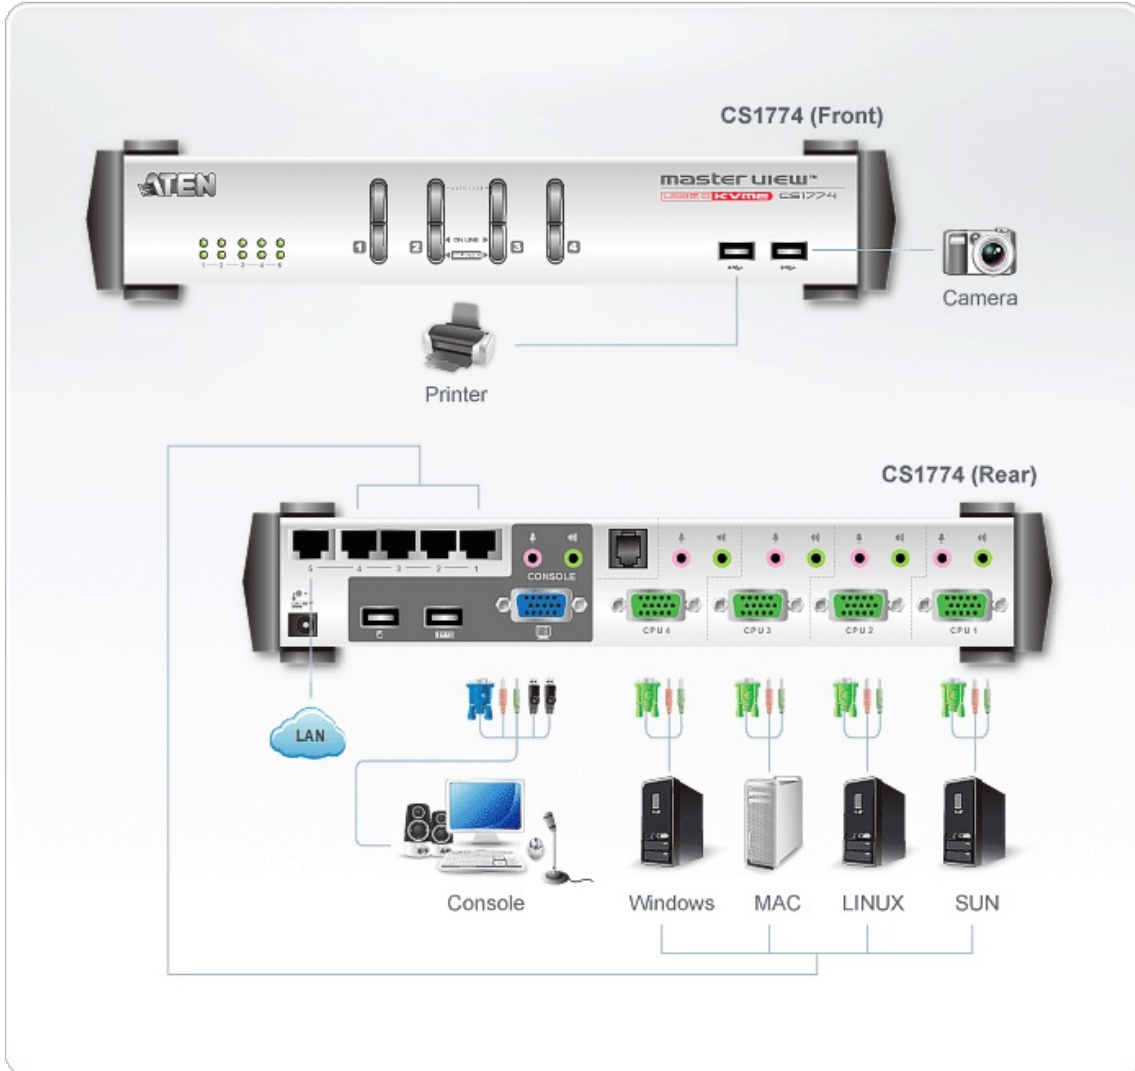

Note

For some of rack mount products, please note that the standard physical dimensions of WxDxH are expressed using a LxWxH format.

Diagram

ATEN International Co., Ltd.

3F, No.125, Sec. 2, Datong Rd., Sijhih District., New Taipei City 221, Taiwan
Phone: 886-2-8692-6789 Fax: 886-2-8692-6767
www.aten.com E-mail: marketing@aten.com

© Copyright 2015 ATEN® International Co., Ltd.
ATEN and the ATEN logo are trademarks of ATEN International Co., Ltd.
All rights reserved. All other trademarks are the property of their respective owners.