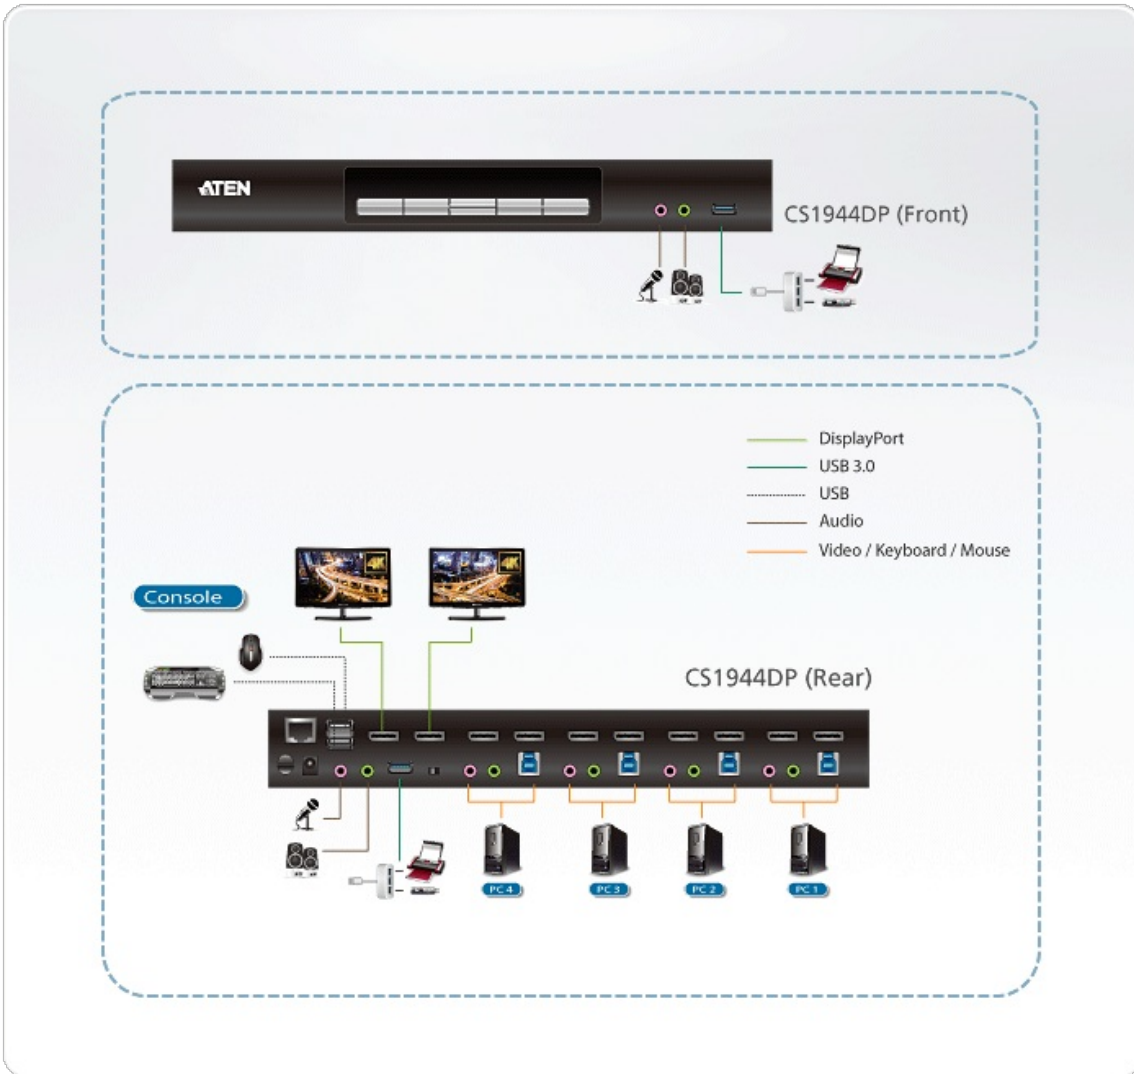

Diagram

ATEN International Co., Ltd.

3F., No.125, Sec. 2, Datong Rd., Sijhih District., New Taipei City 221, Taiwan
Phone: 886-2-8692-6789 Fax: 886-2-8692-6767
www.aten.com E-mail: marketing@aten.com

© Copyright 2015 ATEN® International Co., Ltd.
ATEN and the ATEN logo are trademarks of ATEN International Co., Ltd.
All rights reserved. All other trademarks are the property of their respective owners.