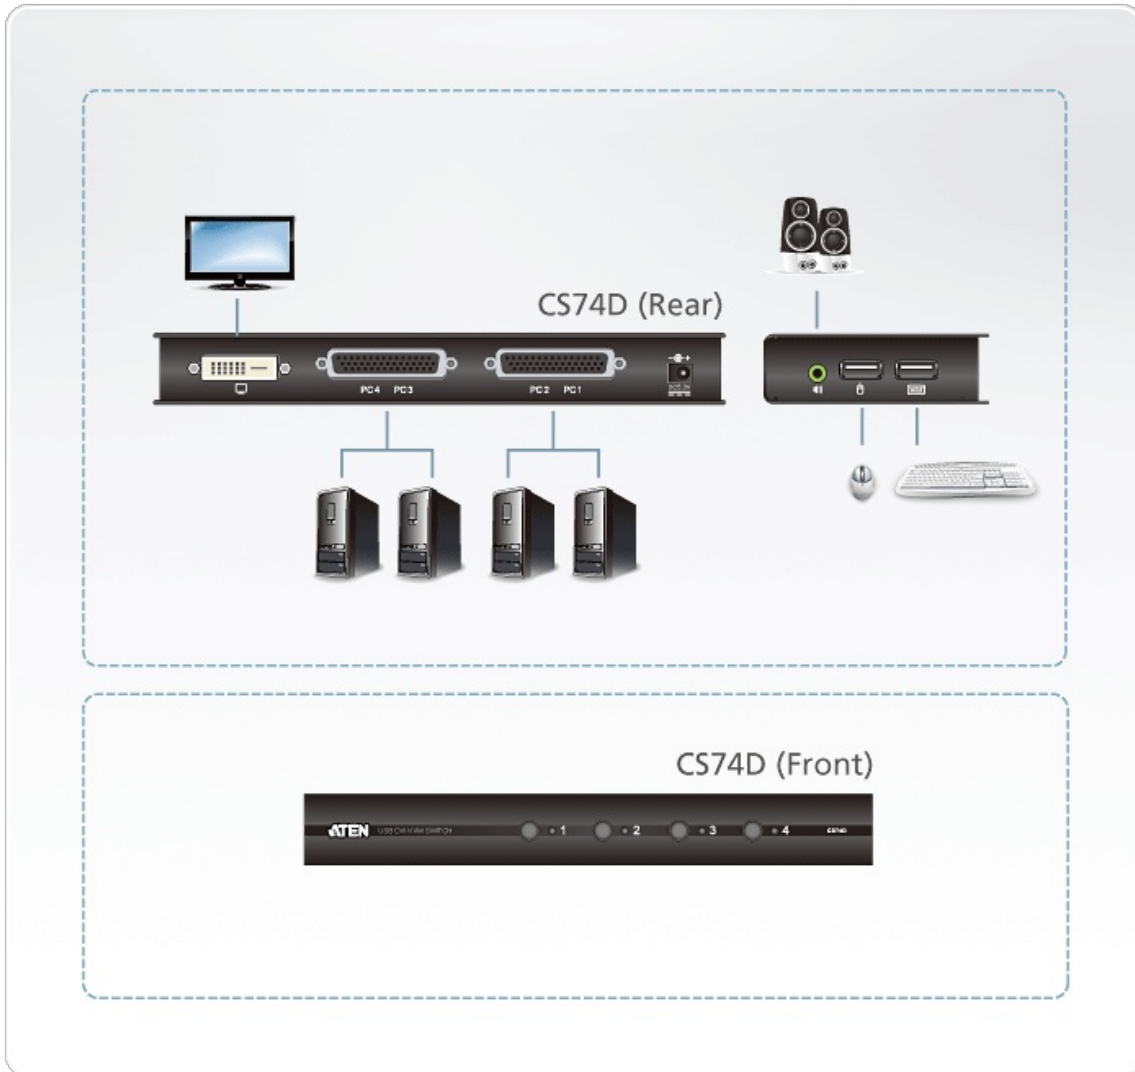

Diagram

ATEN International Co., Ltd.

3F., No.125, Sec. 2, Datong Rd., Sijhih District., New Taipei City 221, Taiwan
Phone: 886-2-8692-6789 Fax: 886-2-8692-6767
www.aten.com E-mail: marketing@aten.com

© Copyright 2015 ATEN® International Co., Ltd.
ATEN and the ATEN logo are trademarks of ATEN International Co., Ltd.
All rights reserved. All other trademarks are the property of their respective owners.