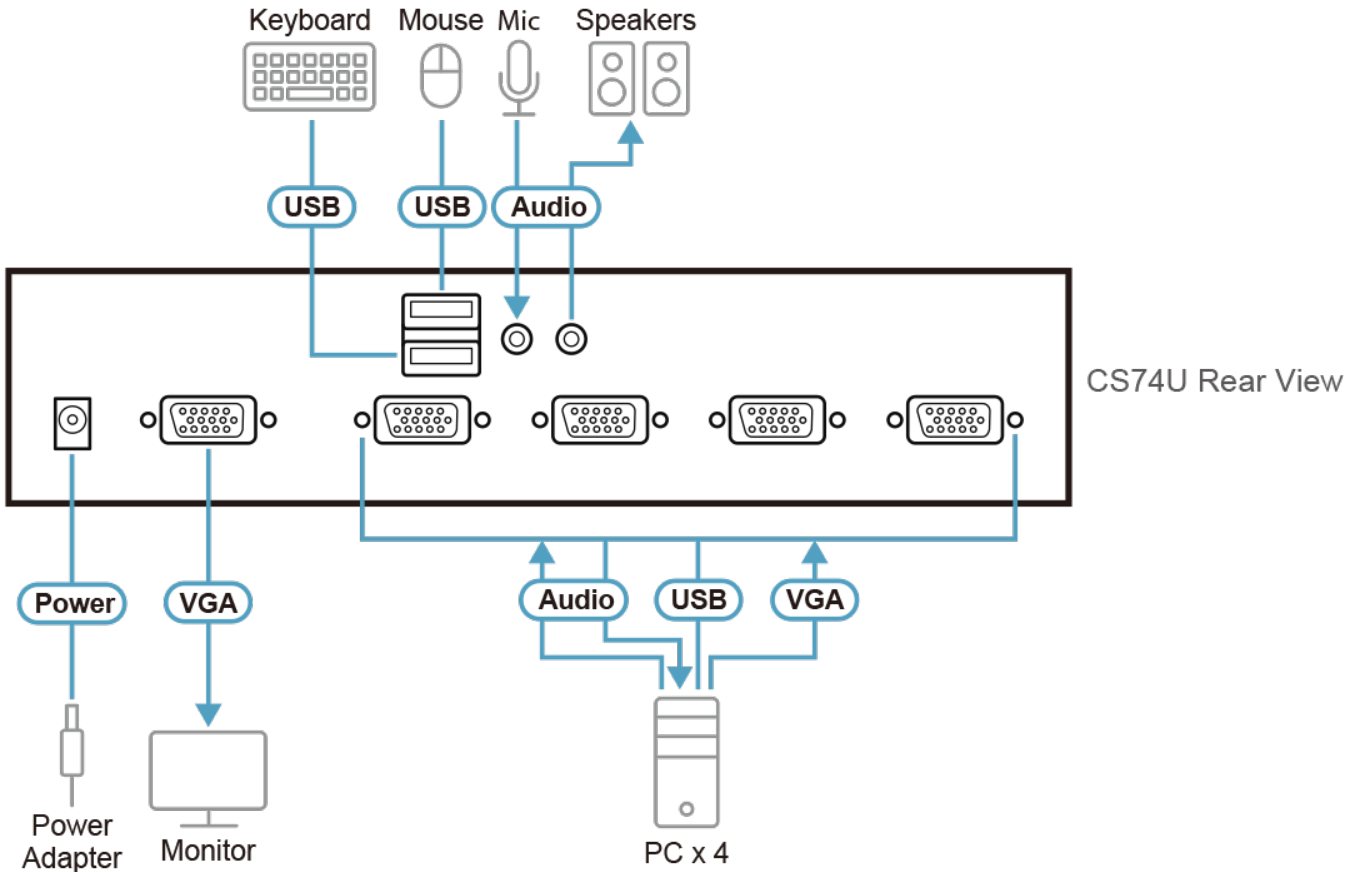

Diagram

! The CS74U is bus-powered, which draws power from the connected PCs. To provide enhanced power via the built-in power jack, it is required that you use a compatible ATEN power adapter. Please contact your ATEN dealer or Technical Support for detailed information.

ATEN International Co., Ltd.

3F., No.125, Sec. 2, Datong Rd., Sijhih District., New Taipei City 221, Taiwan
Phone: 886-2-8692-6789 Fax: 886-2-8692-6767
www.aten.com E-mail: marketing@aten.com