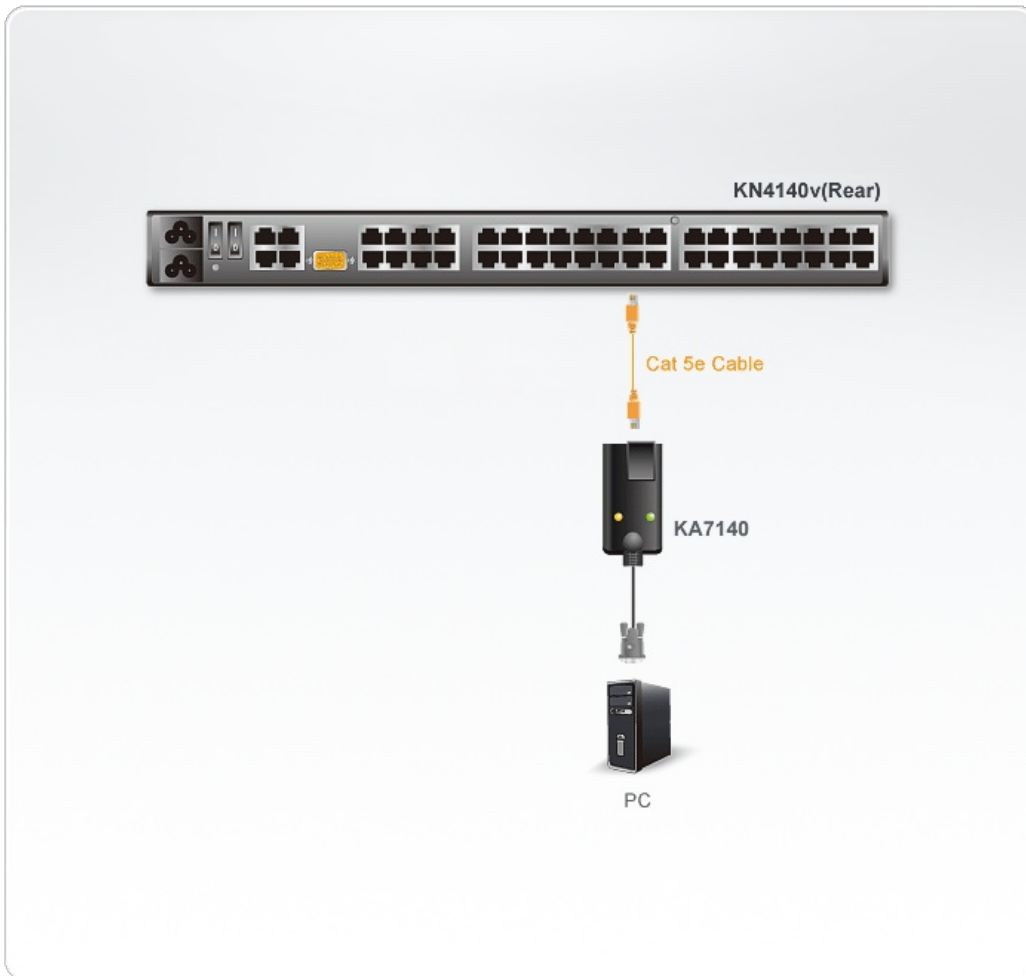

Diagram

ATEN International Co., Ltd.

3F., No.125, Sec. 2, Datong Rd., Sijhih District., New Taipei City 221, Taiwan
Phone: 886-2-8692-6789 Fax: 886-2-8692-6767
www.aten.com E-mail: marketing@aten.com

© Copyright 2015 ATEN® International Co., Ltd.
ATEN and the ATEN logo are trademarks of ATEN International Co., Ltd.
All rights reserved. All other trademarks are the property of their respective owners.