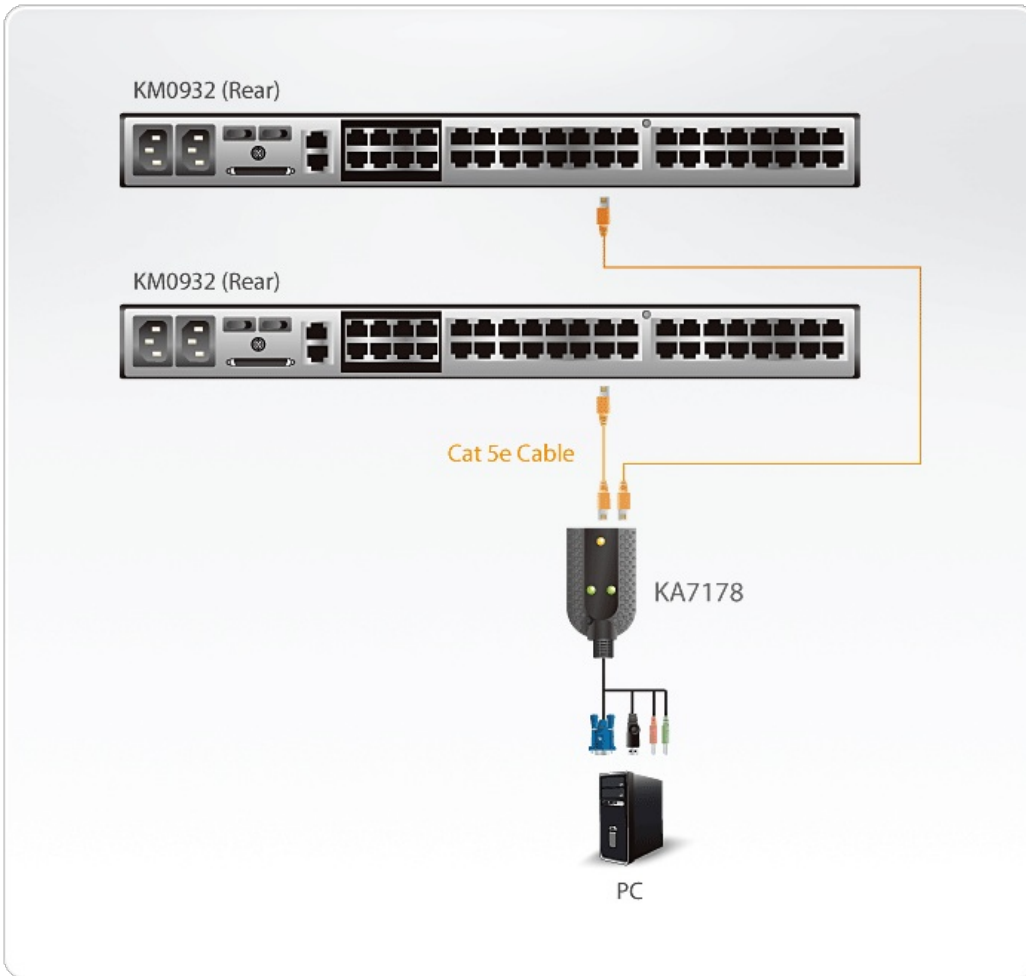

Diagram

ATEN International Co., Ltd.

3F., No.125, Sec. 2, Datong Rd., Sijhih District., New Taipei City 221, Taiwan
Phone: 886-2-8692-6789 Fax: 886-2-8692-6767
www.aten.com E-mail: marketing@aten.com

© Copyright 2015 ATEN® International Co., Ltd.
ATEN and the ATEN logo are trademarks of ATEN International Co., Ltd.
All rights reserved. All other trademarks are the property of their respective owners.