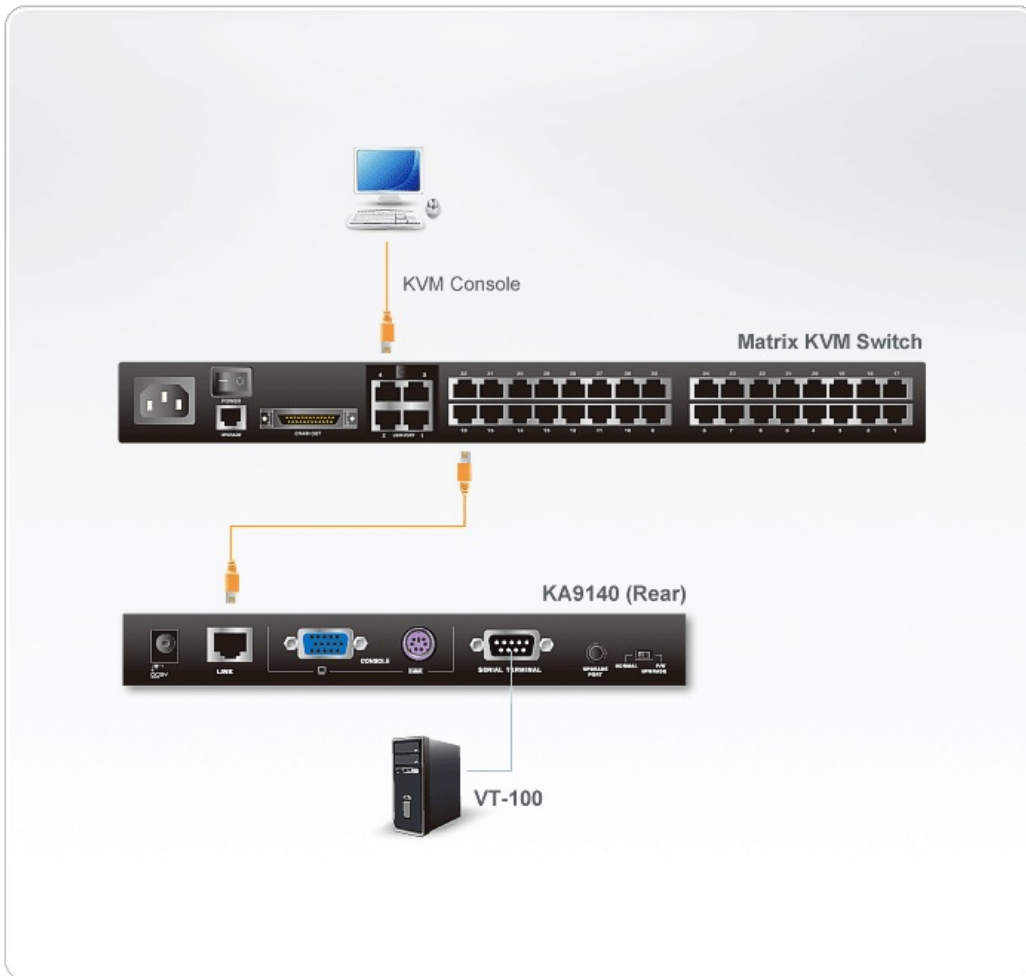

Diagram

ATEN International Co., Ltd.

3F., No.125, Sec. 2, Datong Rd., Sijhih District., New Taipei City 221, Taiwan
Phone: 886-2-8692-6789 Fax: 886-2-8692-6767
www.aten.com E-mail: marketing@aten.com

© Copyright 2015 ATEN® International Co., Ltd.
ATEN and the ATEN logo are trademarks of ATEN International Co., Ltd.
All rights reserved. All other trademarks are the property of their respective owners.