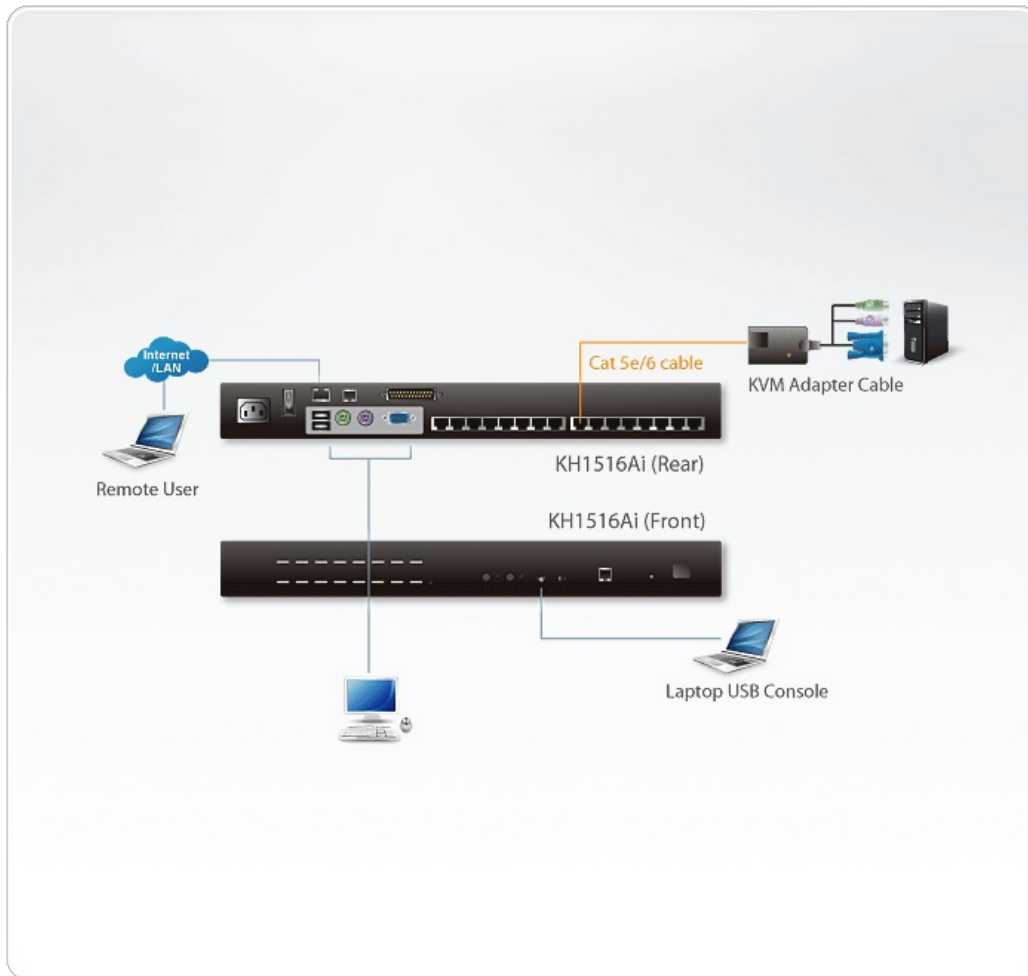

Physical Properties	
Housing	Metal
Weight	2.70 kg (5.95 lb)
Dimensions (L x W x H)	43.72 x 16.36 x 4.40 cm (17.21 x 6.44 x 1.73 in.)
Note	For some of rack mount products, please note that the standard physical dimensions of WxDxH are expressed using a LxWxH format.

Diagram

ATEN International Co., Ltd.

3F., No.125, Sec. 2, Datong Rd., Sijhih District., New Taipei City 221, Taiwan
Phone: 886-2-8692-6789 Fax: 886-2-8692-6767
www.aten.com E-mail: marketing@aten.com

© Copyright 2015 ATEN® International Co., Ltd.
ATEN and the ATEN logo are trademarks of ATEN International Co., Ltd.
All rights reserved. All other trademarks are the property of their respective owners.