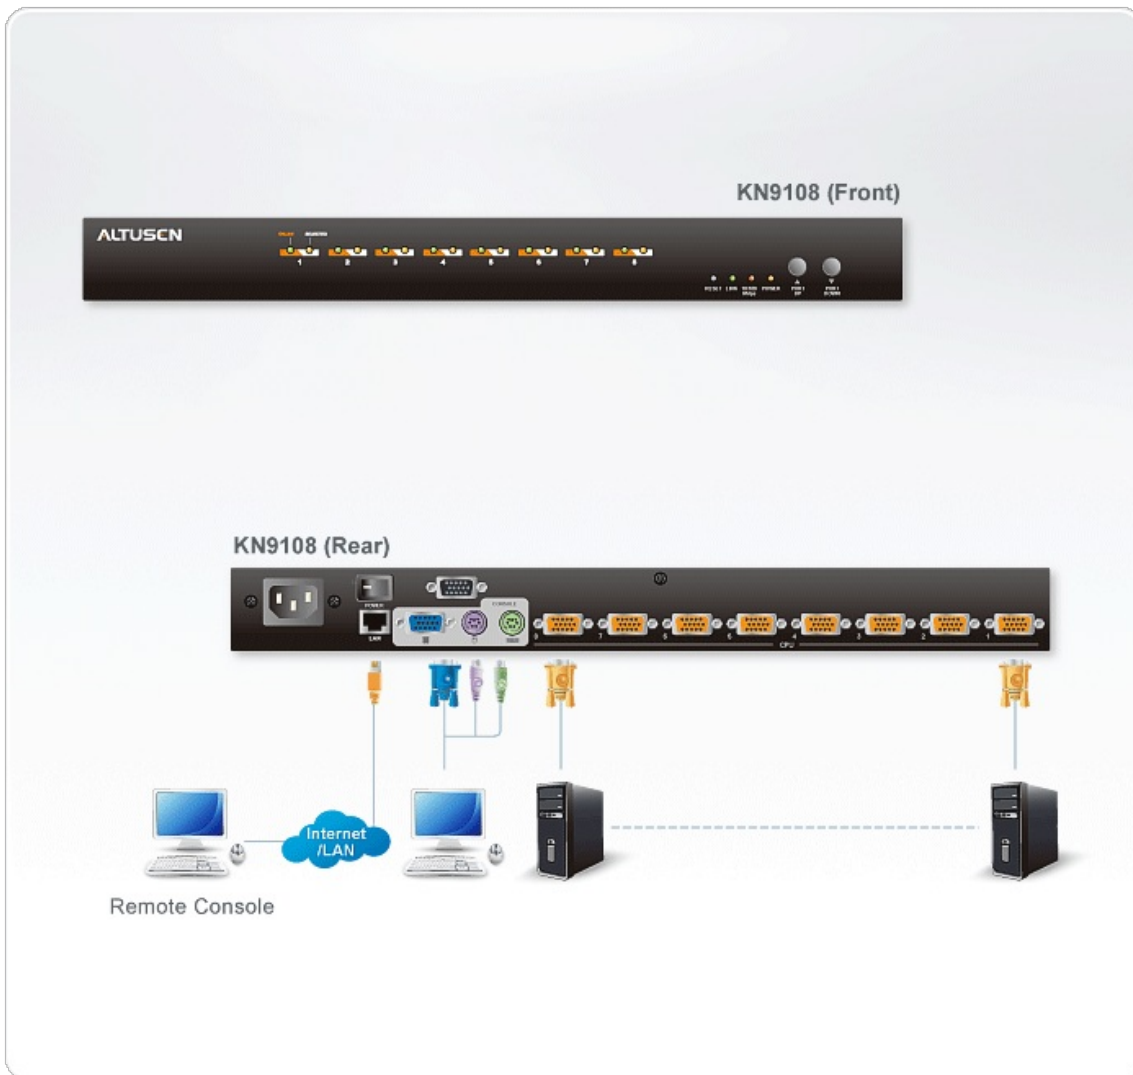

Diagram

ATEN International Co., Ltd.

3F., No.125, Sec. 2, Datong Rd., Sijhih District., New Taipei City 221, Taiwan
Phone: 886-2-8692-6789 Fax: 886-2-8692-6767
www.aten.com E-mail: marketing@aten.com

© Copyright 2015 ATEN® International Co., Ltd.
ATEN and the ATEN logo are trademarks of ATEN International Co., Ltd.
All rights reserved. All other trademarks are the property of their
respective owners.