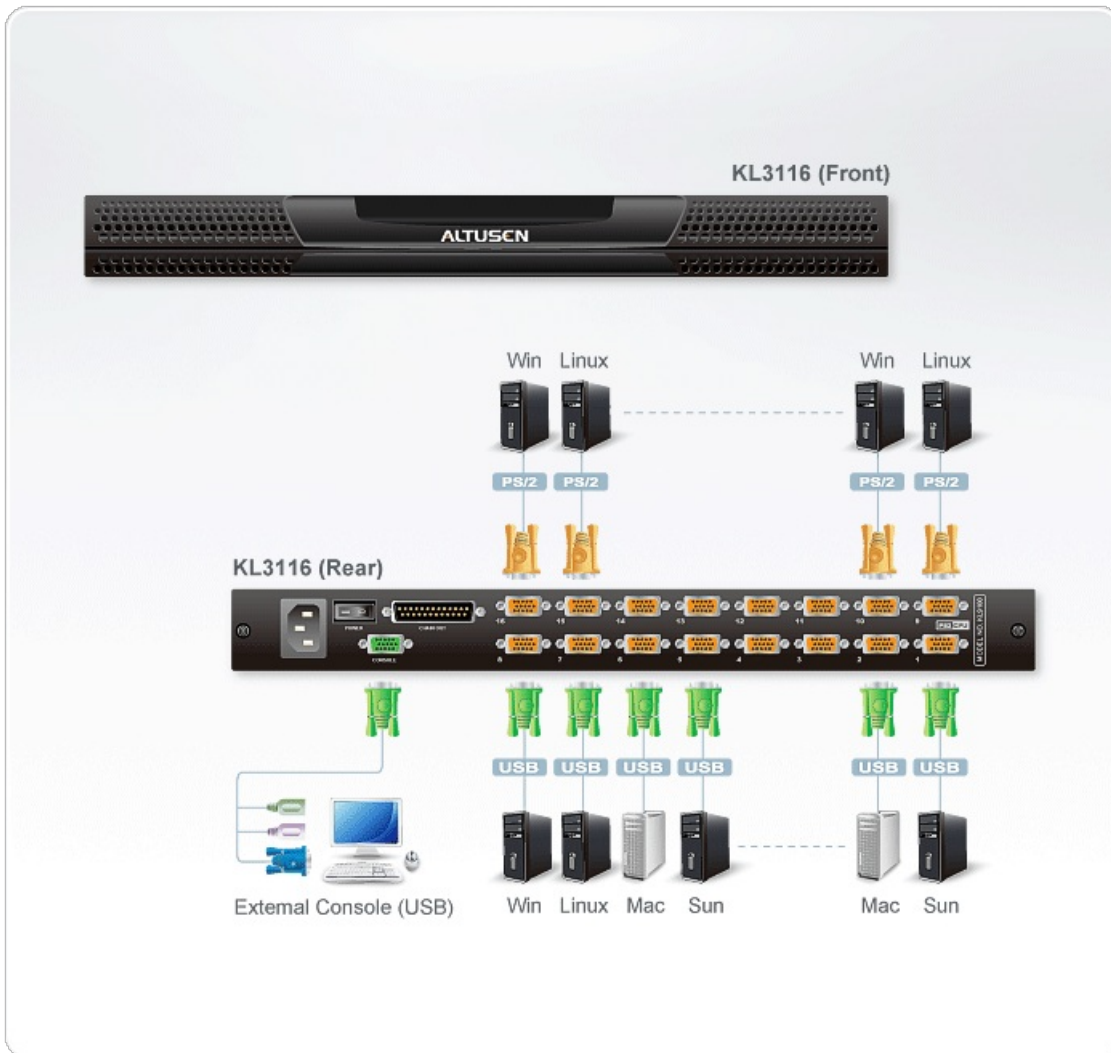

Diagram

ATEN International Co., Ltd.

3F., No.125, Sec. 2, Datong Rd., Sijhih District., New Taipei City 221, Taiwan
Phone: 886-2-8692-6789 Fax: 886-2-8692-6767
www.aten.com E-mail: marketing@aten.com

© Copyright 2015 ATEN® International Co., Ltd.
ATEN and the ATEN logo are trademarks of ATEN International Co., Ltd.
All rights reserved. All other trademarks are the property of their
respective owners.