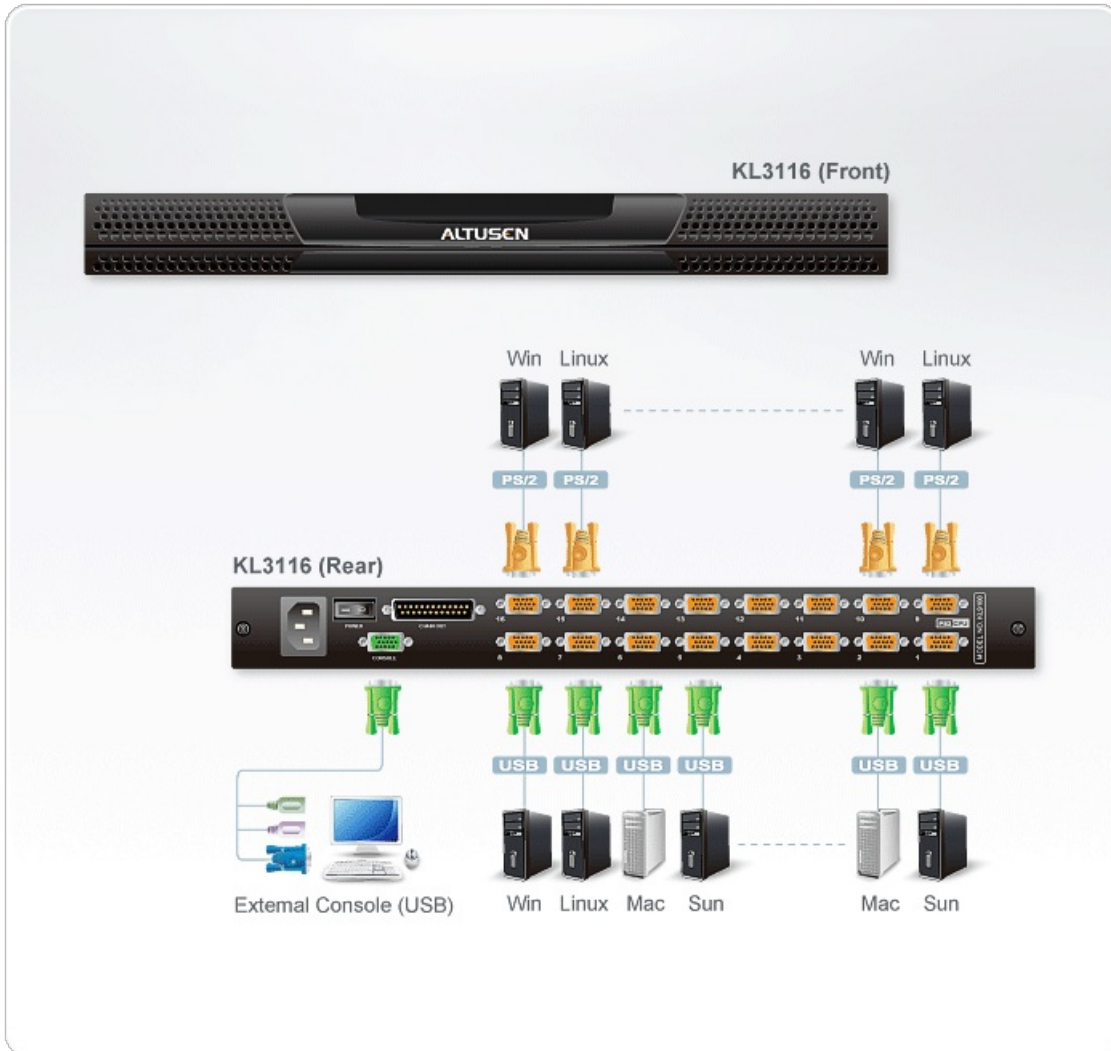

Diagram

ATEN International Co., Ltd.

3F., No.125, Sec. 2, Datong Rd., Sijhih District., New Taipei City 221, Taiwan
Phone: 886-2-8692-6789 Fax: 886-2-8692-6767
www.aten.com E-mail: marketing@aten.com

© Copyright 2015 ATEN® International Co., Ltd.
ATEN and the ATEN logo are trademarks of ATEN International Co., Ltd.
All rights reserved. All other trademarks are the property of their
respective owners.