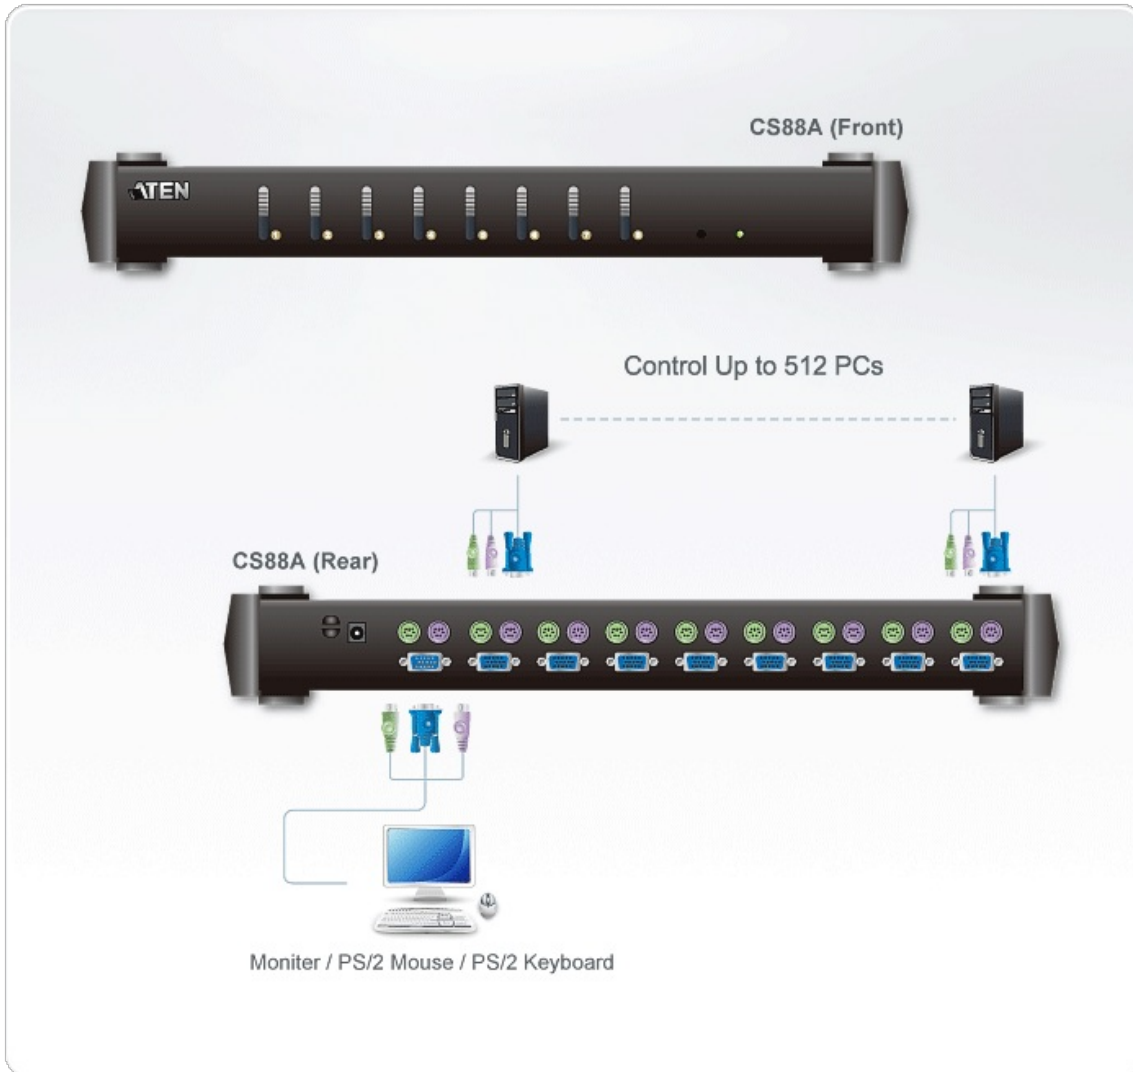

Diagram

ATEN International Co., Ltd.

3F., No.125, Sec. 2, Datong Rd., Sijhih District., New Taipei City 221, Taiwan
Phone: 886-2-8692-6789 Fax: 886-2-8692-6767
www.aten.com E-mail: marketing@aten.com

© Copyright 2015 ATEN® International Co., Ltd.
ATEN and the ATEN logo are trademarks of ATEN International Co., Ltd.
All rights reserved. All other trademarks are the property of their respective owners.