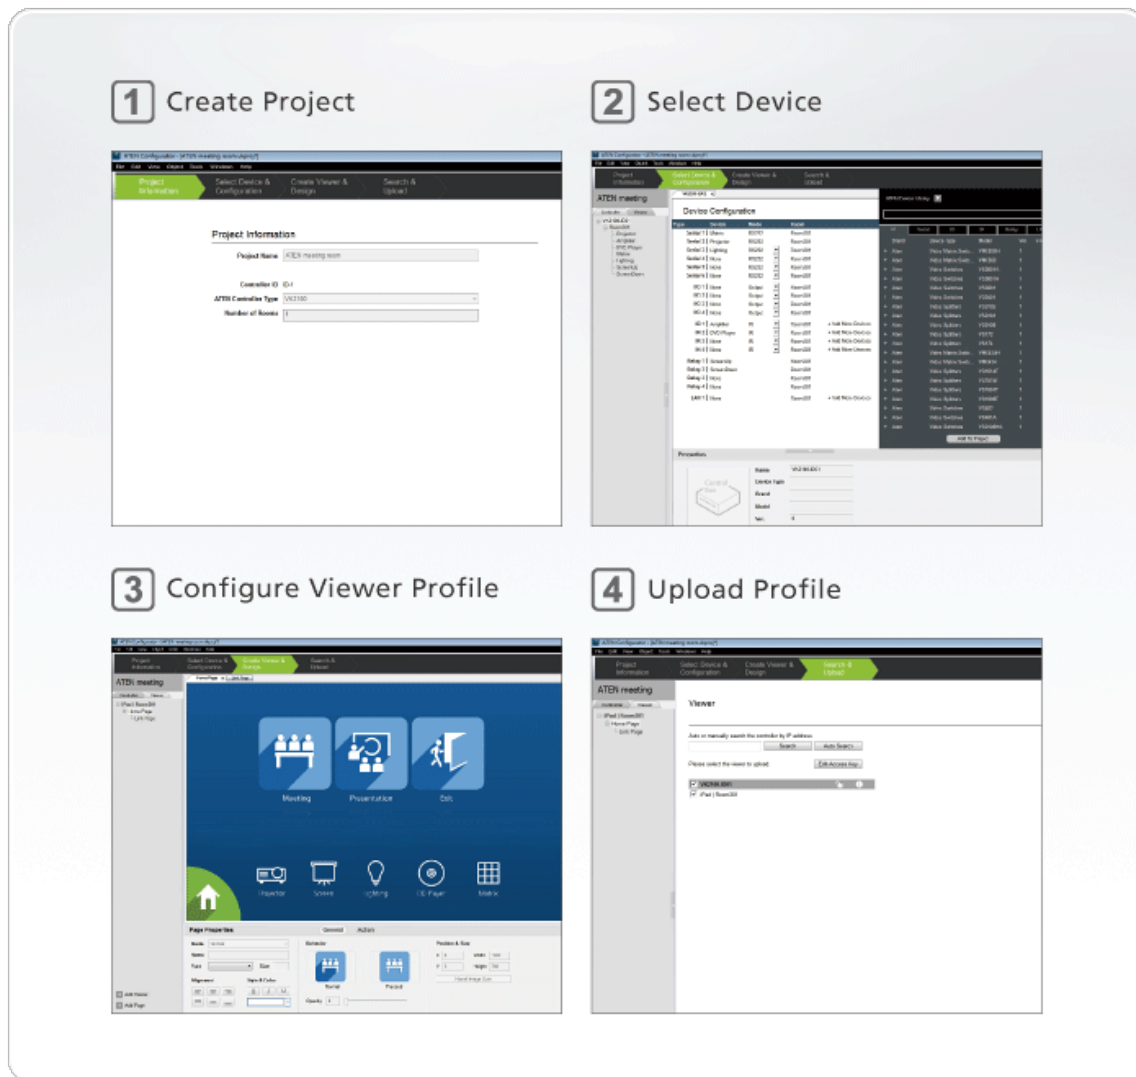

Specification

Processor	1GHz
OS Support	Windows 7(32/64 bit) and above
Storage Capacity	500MB available hard disk space
System Memory	1GB

Diagram

ATEN International Co., Ltd.

3F, No.125, Sec. 2, Datong Rd., Sijhih District., New Taipei City 221, Taiwan
Phone: 886-2-8692-6789 Fax: 886-2-8692-6767
www.aten.com E-mail: marketing@aten.com

© Copyright 2015 ATEN® International Co., Ltd.
ATEN and the ATEN logo are trademarks of ATEN International Co., Ltd.
All rights reserved. All other trademarks are the property of their
respective owners.