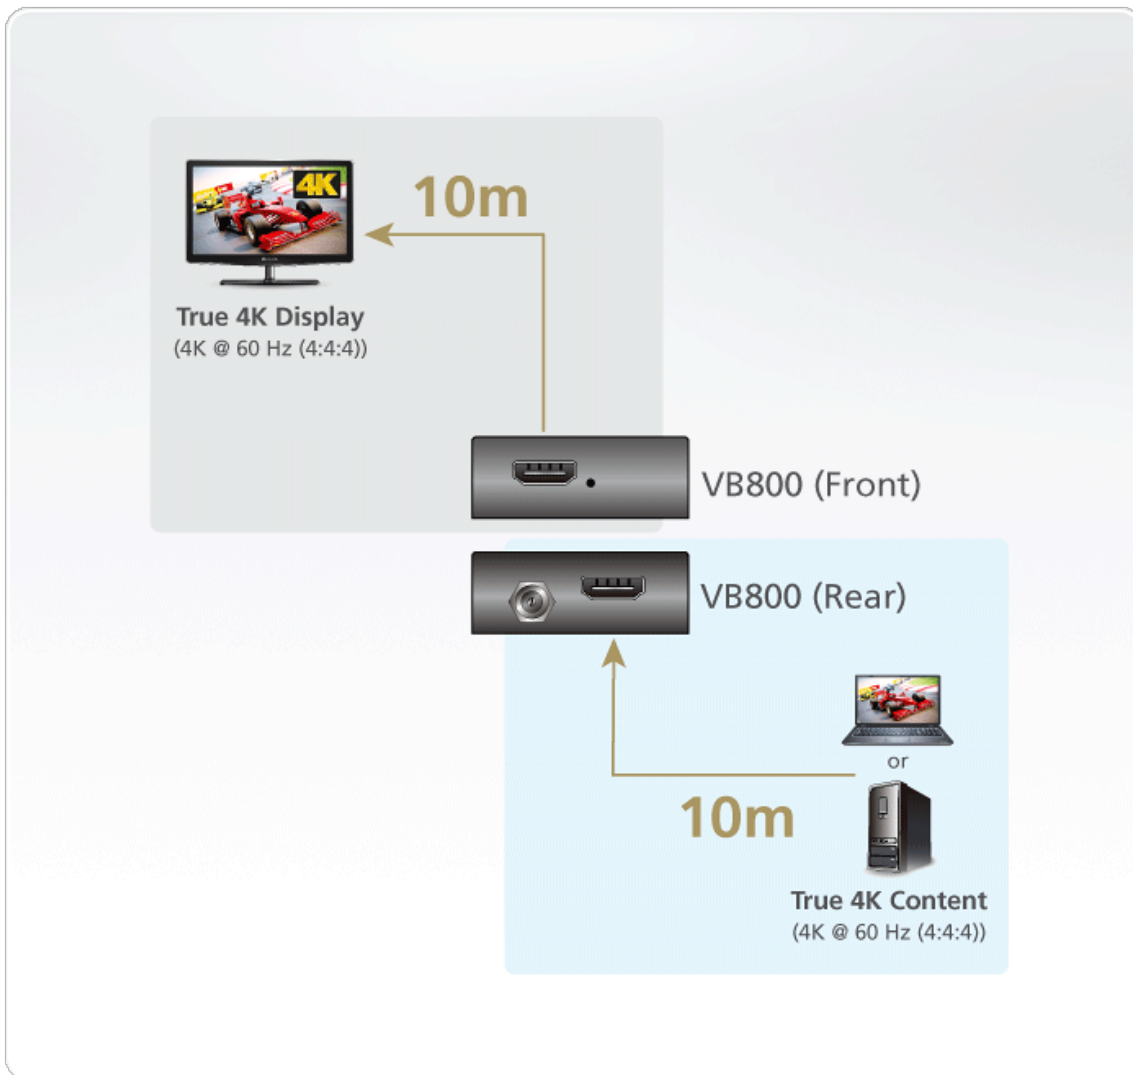

Diagram

ATEN International Co., Ltd.

3F., No.125, Sec. 2, Datong Rd., Sijhih District., New Taipei City 221, Taiwan
Phone: 886-2-8692-6789 Fax: 886-2-8692-6767
www.aten.com E-mail: marketing@aten.com

© Copyright 2015 ATEN® International Co., Ltd.
ATEN and the ATEN logo are trademarks of ATEN International Co., Ltd.
All rights reserved. All other trademarks are the property of their respective owners.