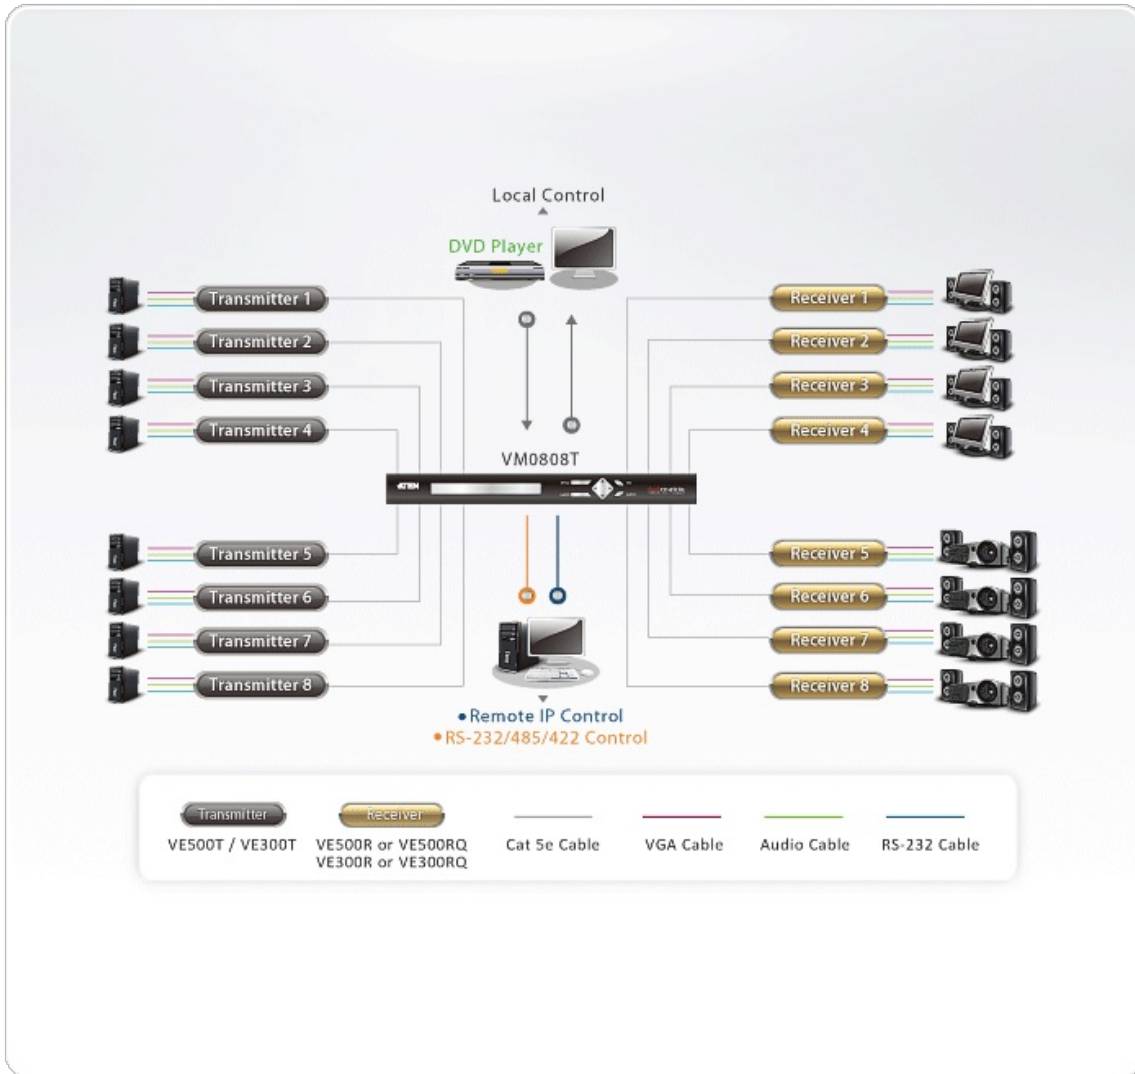

Diagram

ATEN International Co., Ltd.

3F., No.125, Sec. 2, Datong Rd., Sijhih District., New Taipei City 221, Taiwan
Phone: 886-2-8692-6789 Fax: 886-2-8692-6767
www.aten.com E-mail: marketing@aten.com

© Copyright 2015 ATEN® International Co., Ltd.
ATEN and the ATEN logo are trademarks of ATEN International Co., Ltd.
All rights reserved. All other trademarks are the property of their respective owners.