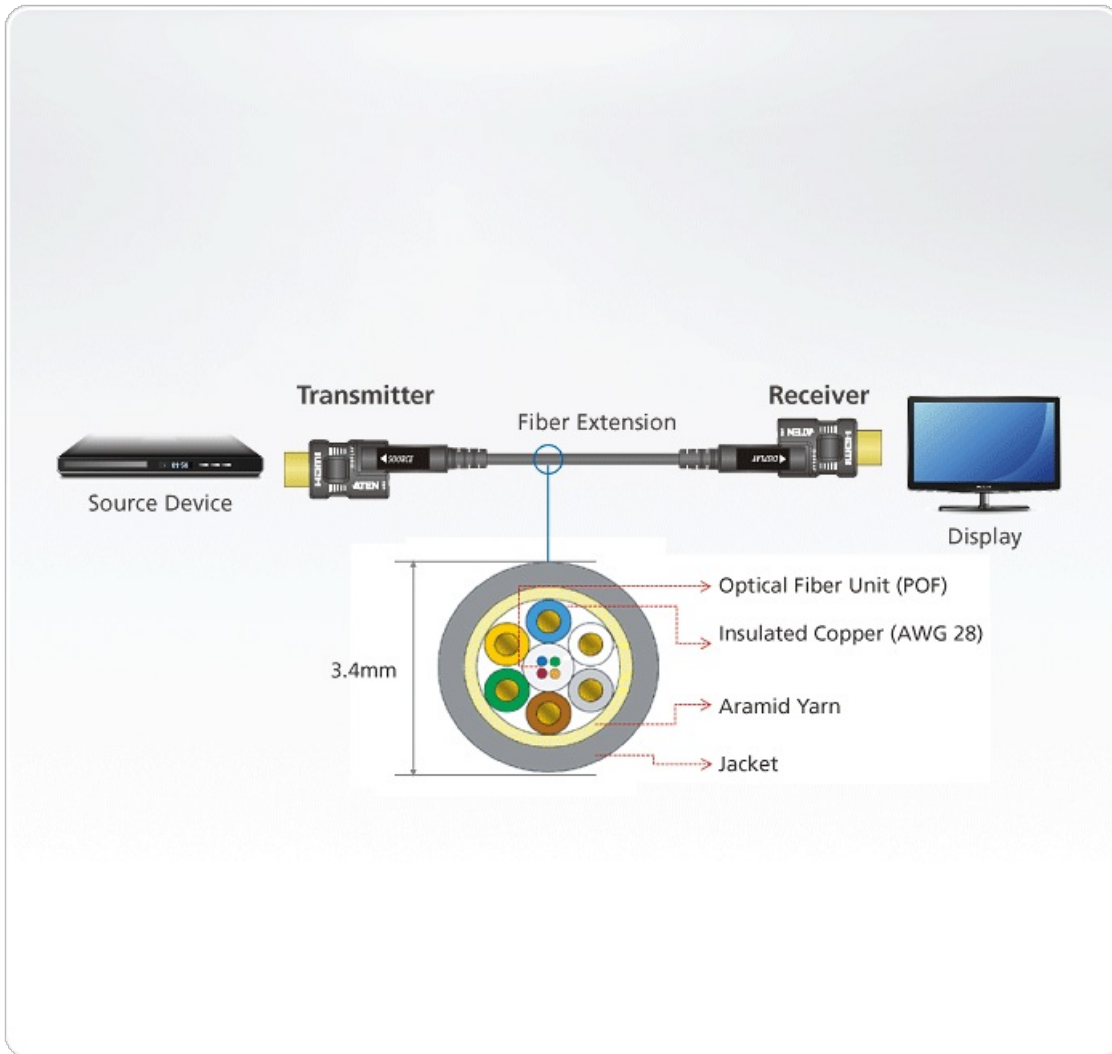

Physical Properties	
Housing	Connector Case: ABS (Acrylonitrile Butadiene Styrene)
Weight	0.28 kg (0.62 lb)
Cable Outer Dimension	Cable Outer Diameter: 3.4mm (± 0.2mm)
Conductor Gauge	Copper wire (28 AWG)
Conductor Material	Copper
Unit weight	0.28 kg / 0.62 lb
Carton Lot	10 pcs

Diagram