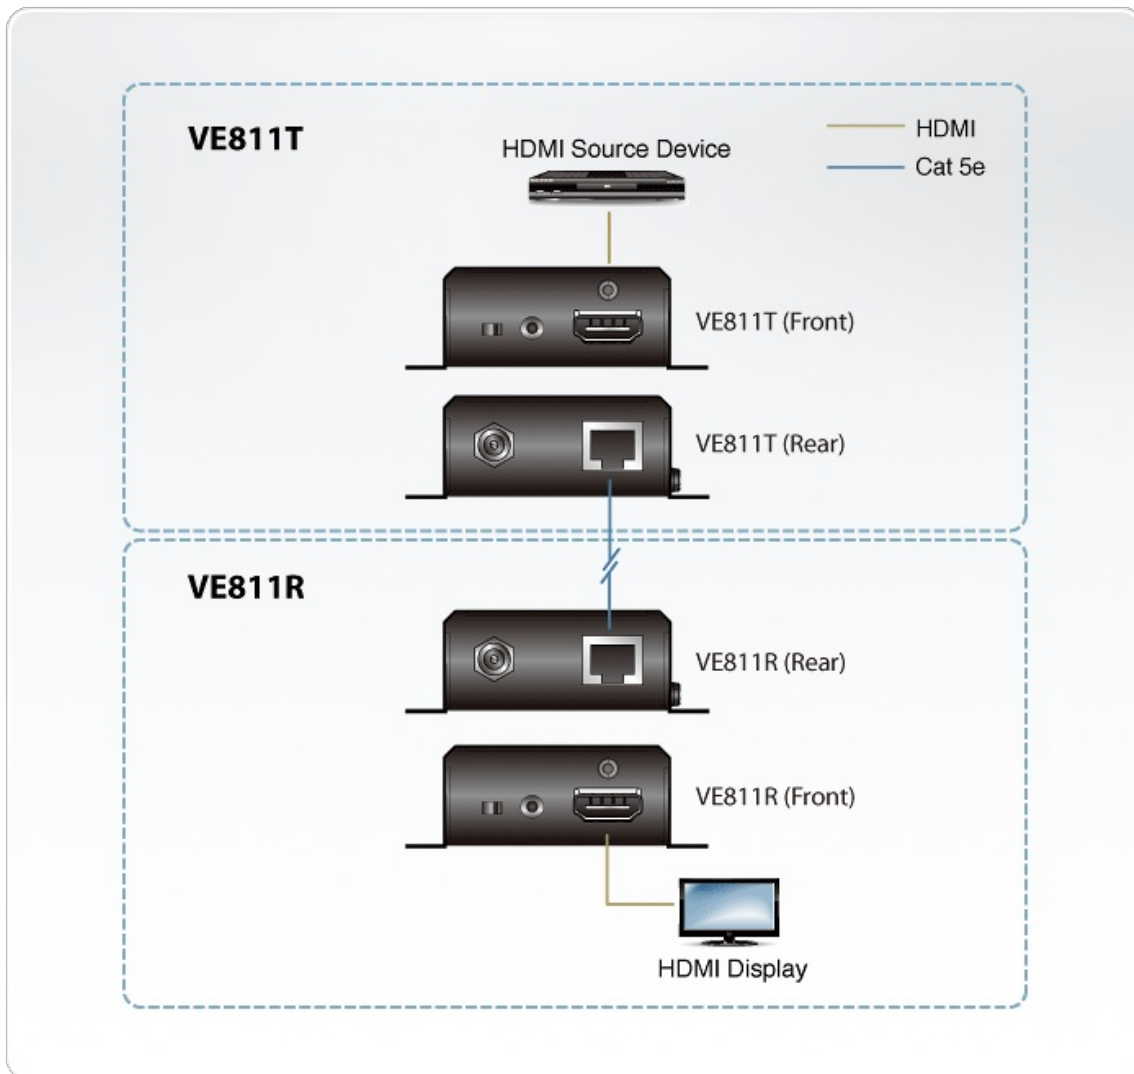

Housing	Metal	Metal
Weight	0.17 kg (0.37 lb)	0.16 kg (0.35 lb)
Dimensions (L x W x H) with bracket	8.64 x 7.30 x 2.47 cm (3.4 x 2.87 x 0.97 in.)	8.64 x 7.30 x 2.47 cm (3.4 x 2.87 x 0.97 in.)
Dimensions (L x W x H) without bracket	8.20 x 5.20 x 2.37 cm (3.23 x 2.05 x 0.93 in.)	8.20 x 5.20 x 2.37 cm (3.23 x 2.05 x 0.93 in.)

Diagram

ATEN International Co., Ltd.

3F, No.125, Sec. 2, Datong Rd., Sijhih District., New Taipei City 221, Taiwan
Phone: 886-2-8692-6789 Fax: 886-2-8692-6767
www.aten.com E-mail: marketing@aten.com

© Copyright 2015 ATEN® International Co., Ltd.
ATEN and the ATEN logo are trademarks of ATEN International Co., Ltd.
All rights reserved. All other trademarks are the property of their respective owners.