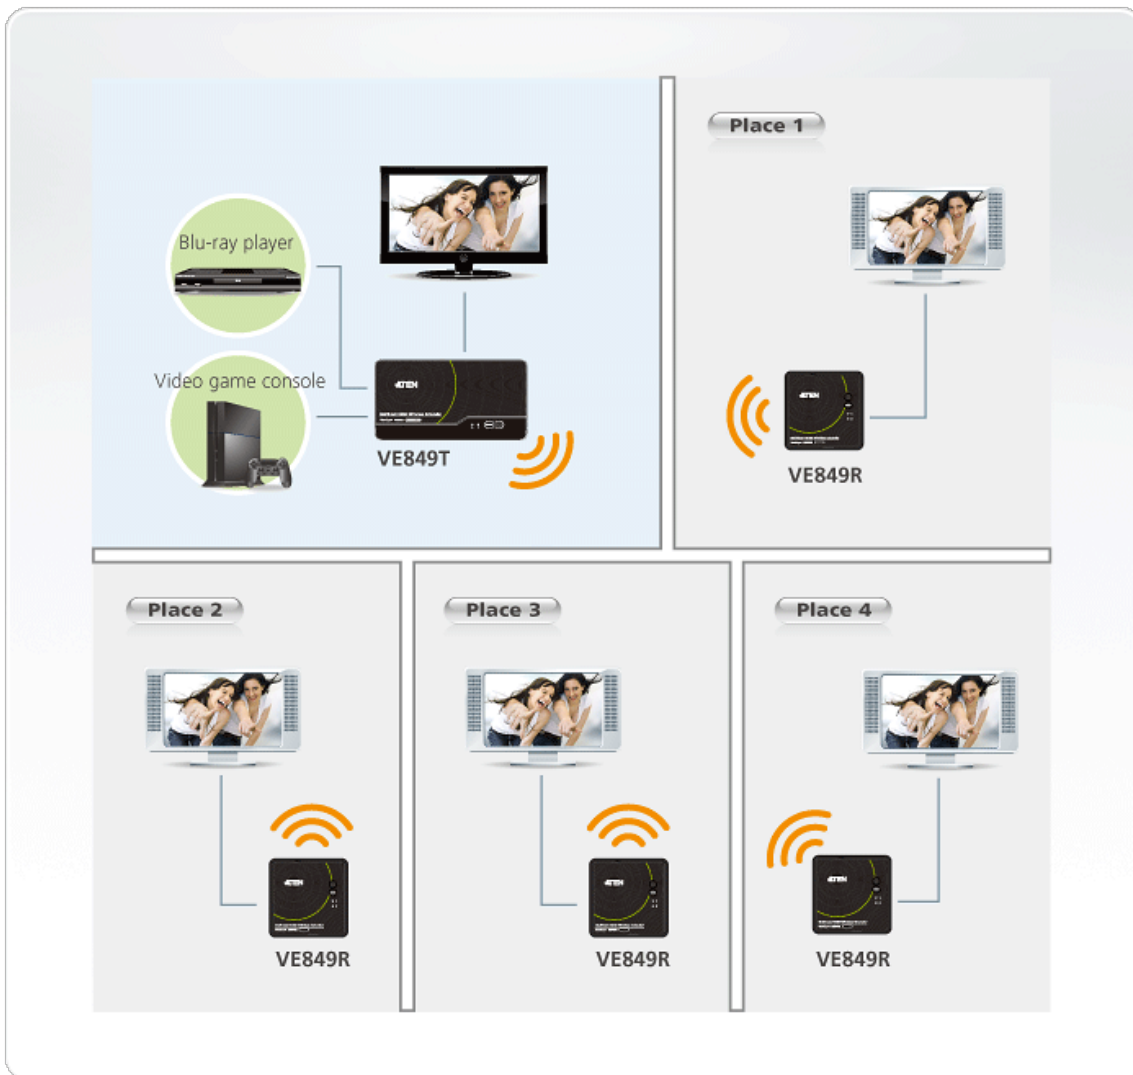

Diagram

ATEN International Co., Ltd.

3F., No.125, Sec. 2, Datong Rd., Sijhih District., New Taipei City 221, Taiwan
Phone: 886-2-8692-6789 Fax: 886-2-8692-6767
www.aten.com E-mail: marketing@aten.com

© Copyright 2015 ATEN® International Co., Ltd.
ATEN and the ATEN logo are trademarks of ATEN International Co., Ltd.
All rights reserved. All other trademarks are the property of their respective owners.