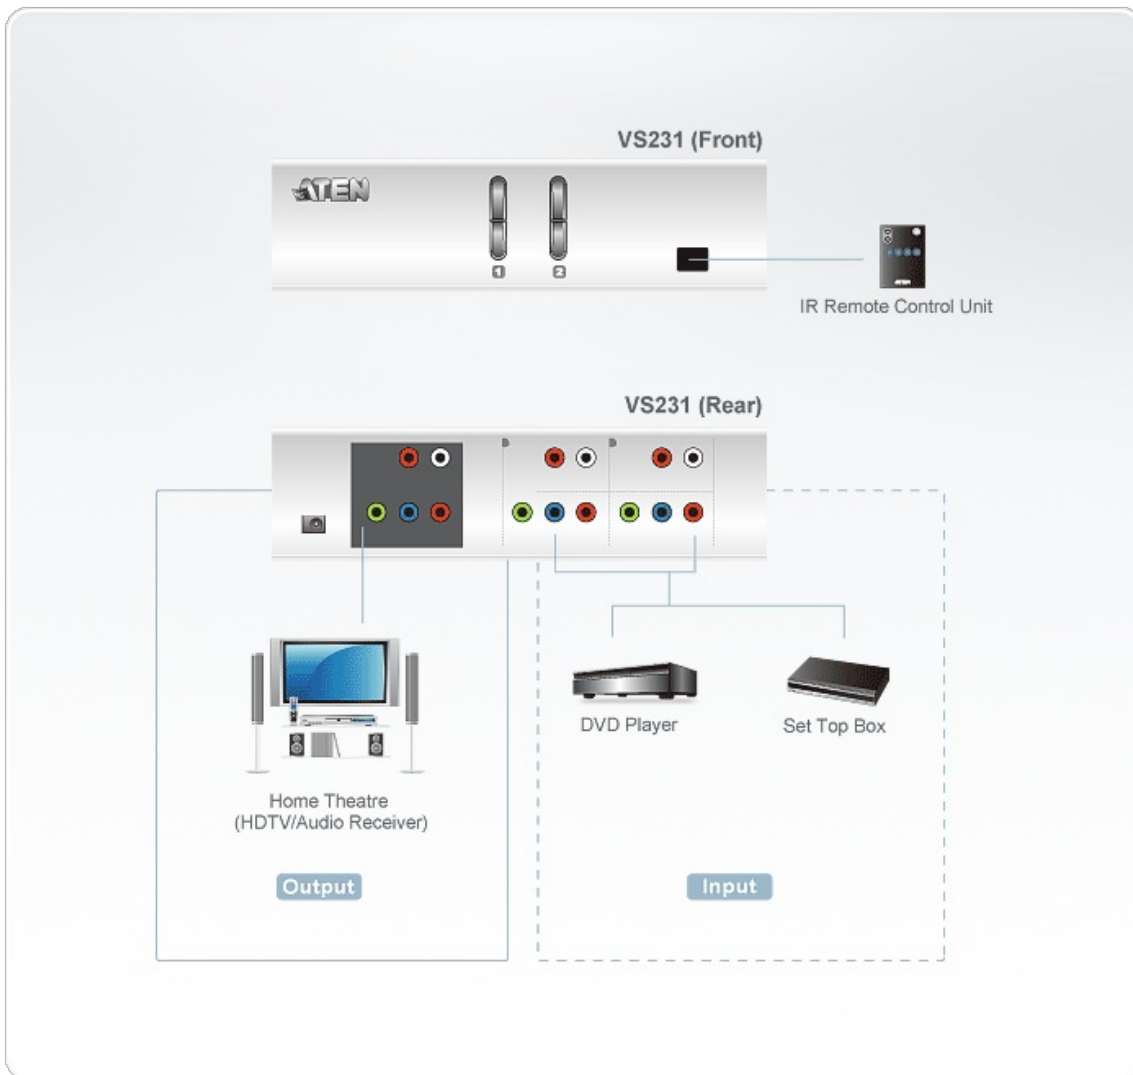

Diagram

ATEN International Co., Ltd.

3F., No.125, Sec. 2, Datong Rd., Sijhih District., New Taipei City 221, Taiwan
Phone: 886-2-8692-6789 Fax: 886-2-8692-6767
www.aten.com E-mail: marketing@aten.com

© Copyright 2015 ATEN® International Co., Ltd.
ATEN and the ATEN logo are trademarks of ATEN International Co., Ltd.
All rights reserved. All other trademarks are the property of their respective owners.