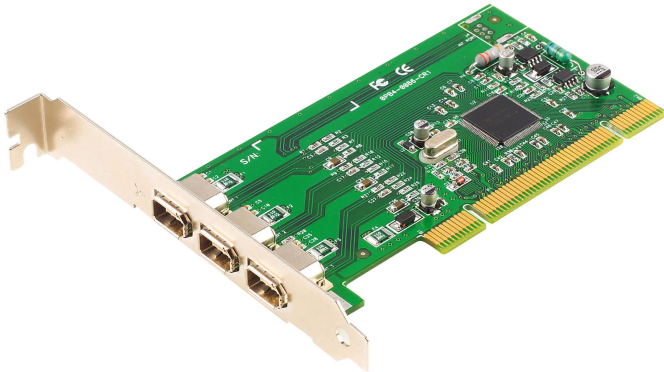

## IC1394

3-Port FireWire PCI card

IC1394 is a hub with 3 built-in IEEE 1394 ports for expanding computer peripherals.

### Features

- Firewire to PCI adapter card supports digital camcorders, hard drivers, scanners, and more.
- Provides 3 independent, fully functioning downstream ports.
- IEEE 1394, IEEE-1394a Compliant.
- Supports transfer speeds of up to 100, 200, and 400 Mbps; automatically uses the highest speed the peripheral supports.
- Supports hot swapping.
- Installs inside the computer: save space; allows for a neat and tidy work environment; no cable mess on the desktop.
- Supports up to 63 daisy-chained external devices running simultaneously.
- OS Support: Windows 2000, Windows XP, [Windows Vista](#)