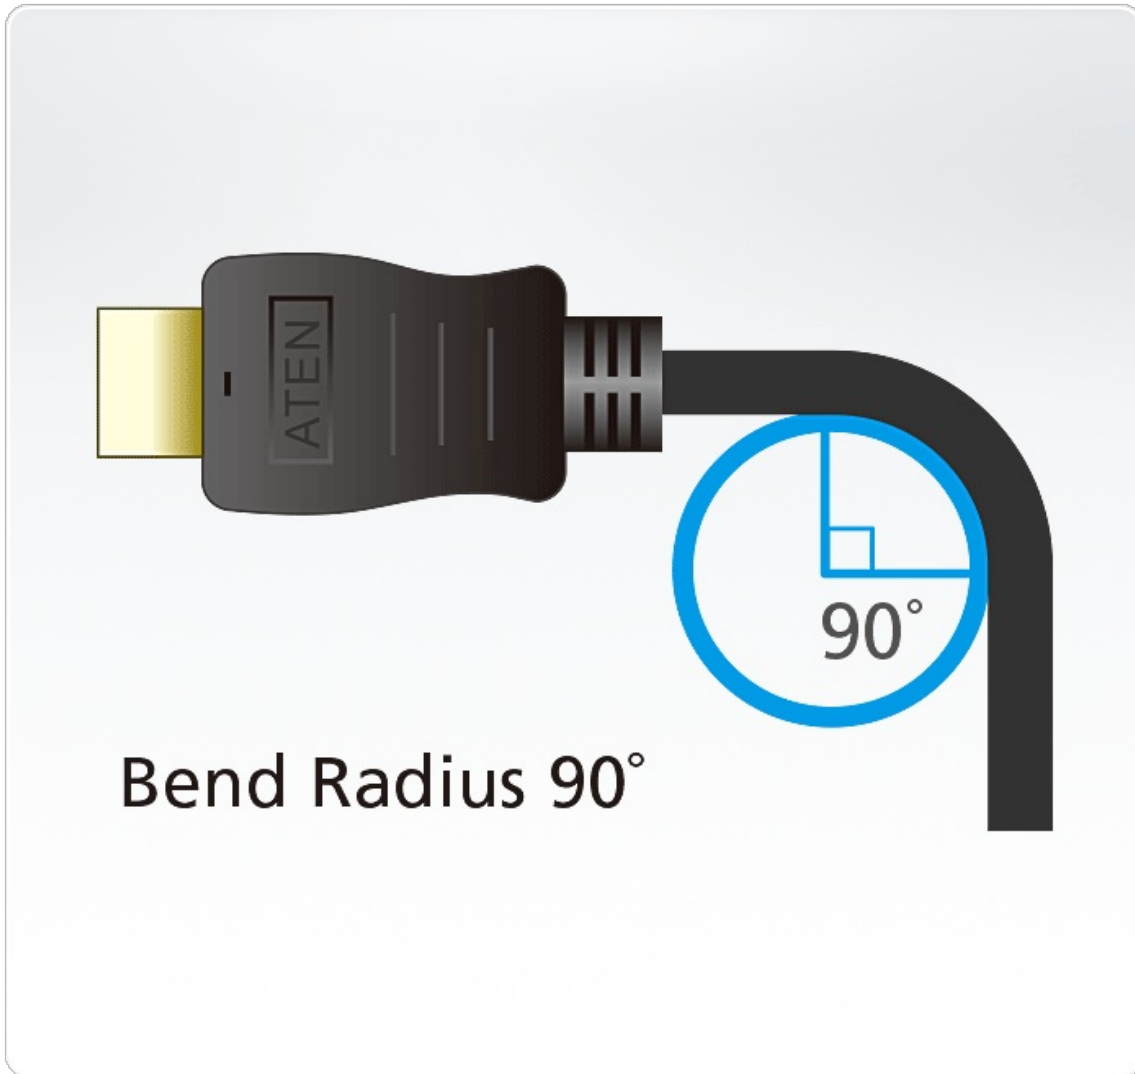

Diagram

ATEN International Co., Ltd.

3F., No.125, Sec. 2, Datong Rd., Sijhih District., New Taipei City 221, Taiwan
Phone: 886-2-8692-6789 Fax: 886-2-8692-6767
www.aten.com E-mail: marketing@aten.com

© Copyright 2015 ATEN® International Co., Ltd.
ATEN and the ATEN logo are trademarks of ATEN International Co., Ltd.
All rights reserved. All other trademarks are the property of their respective owners.