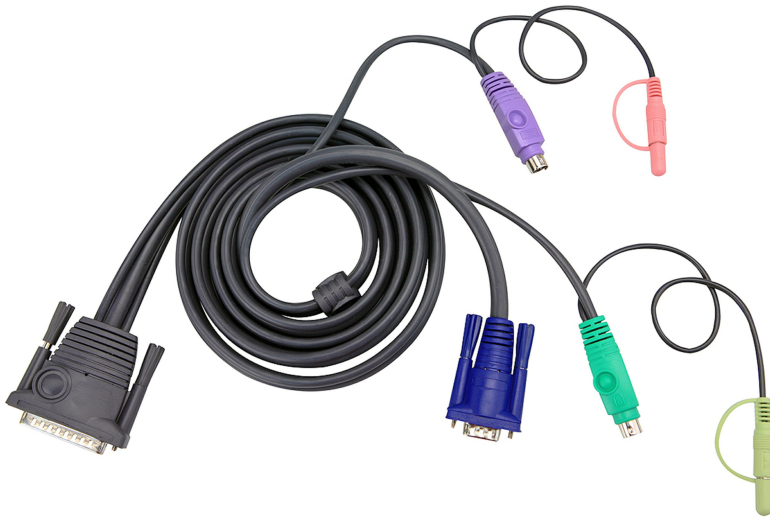

## 2L-1703P

3M PS/2 KVM Cable with Audio

PC Connector: HDB,PS/2 and Audio

Console Connector:DB-25

Length:3m

Please see "[KVM Cables Table](#)" for compatible products

### Specifications

TO PC/Source Interface	
PS/2	6 pin mini-DIN Male
VGA	HDB-15 Male
Mini Stereo Jack	Audio Plugs (Mic & Speaker)
TO Switch Interface	
Daisy Chain Input	DB-25 Male