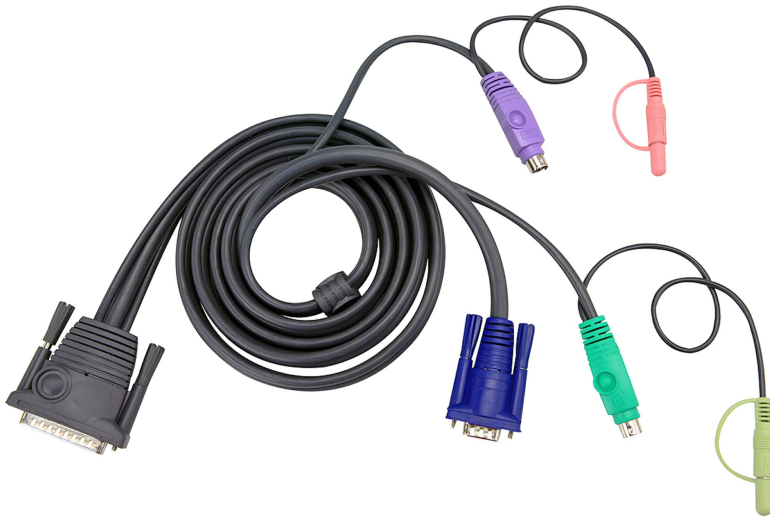

## 2L-1710P

10M PS/2 KVM Cable with Audio

PC Connector: HDB,PS/2 and Audio

Console Connector:DB-25

Length:10m

Please see "[KVM Cables Table](#)" for compatible products

### Specifications

|                        |                             |
|------------------------|-----------------------------|
| TO PC/Source Interface |                             |
| PS/2                   | 6 pin mini-DIN Male         |
| VGA                    | HDB-15 Male                 |
| Mini Stereo Jack       | Audio Plugs (Mic & Speaker) |
| TO Switch Interface    |                             |
| Daisy Chain Input      | DB-25 Male                  |