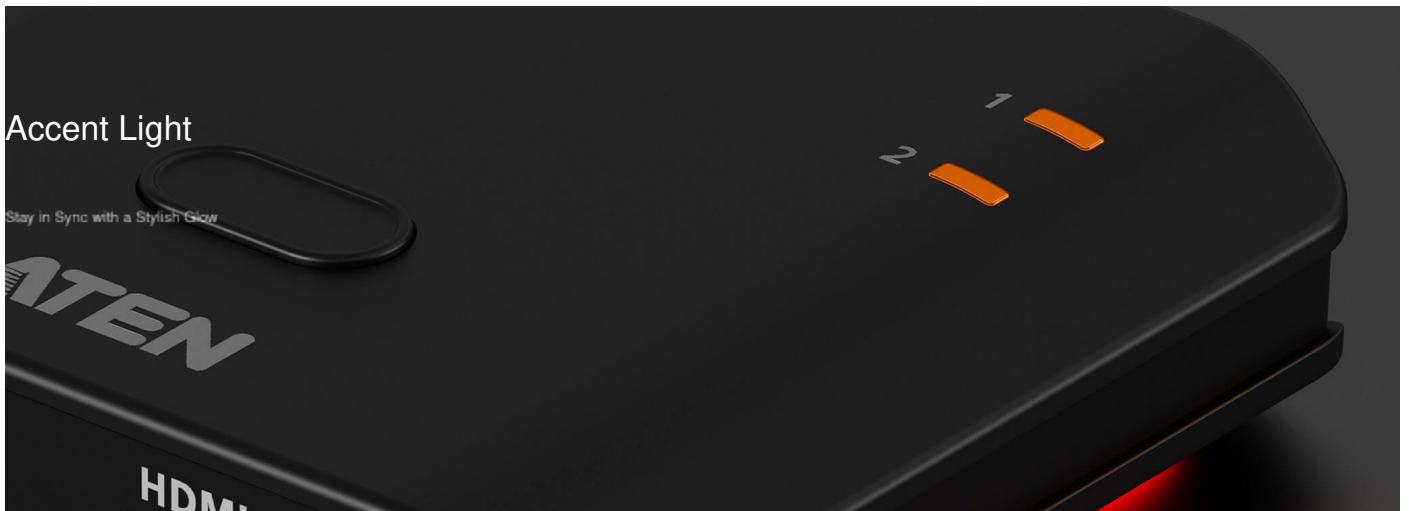

VS4812

2-Port True 4K HDMI Splitter

essentials

2-Port True 4K HDMI Splitter

VS4812

Superior Video

3D | Deep Color | HDR10+

Input

The ATEN CS845 is a True 4K (3840x2160) splitter designed to handle diverse inputs: 4K monitors, professional, and broadcast grade 4K applications. It provides flexible output options: Dual 4K (3840x2160) or two 4K displays simultaneously without loss of quality. HDCP 2.2 compliant and HDCP 1.4 compliant. Supports 4K@60Hz, 4K@30Hz, 2K@60Hz, and 2K@30Hz. Supports 4K@60Hz, 4K@30Hz, 2K@60Hz, and 2K@30Hz. Supports 4K@60Hz, 4K@30Hz, 2K@60Hz, and 2K@30Hz. Supports 4K@60Hz, 4K@30Hz, 2K@60Hz, and 2K@30Hz.

Aesthetic.

Compact.

Portable.

Accent Light

Stay in Sync with a Stylish Glow

True 4K + HDR

Crisp, Ultra High-Def Clarity

FHD

True 4K + HDR

Broad Device Compatibility

Works with a wide range of input and output devices.

PC

Laptop

Set Top Box

Media Streaming

Media Player