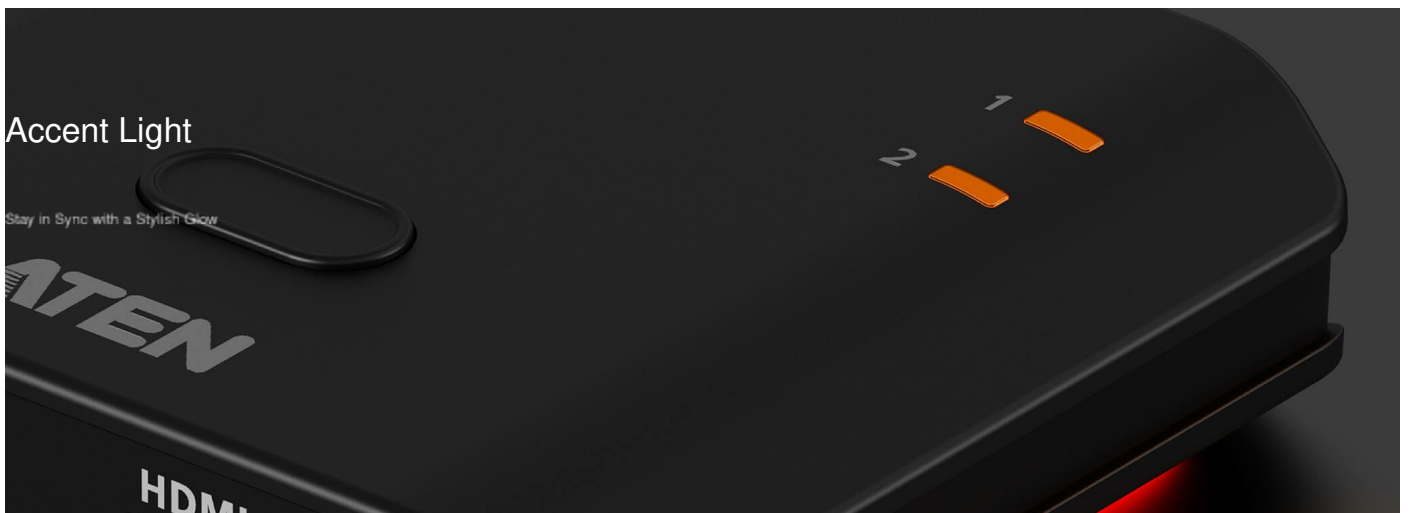

## Stunning True 4K Visuals - Stable, Reliable Dual-Display Output

The ATEN CS845 is a True 4K (3840x2160) splitter designed to handle demanding video workloads, professional, and broadcast grade 4K applications. It provides flexible dual-screen outputs (DVI-D) to the display streamer with dual channel 4K @ 60Hz and HDCP 2.2 compliance. It also features a built-in 4K display port (DVI-D) for 4K @ 60Hz and HDCP 2.2 compliance. The CS845 is a compact and portable device that is easy to use and offers a wide range of options for a truly immersive viewing experience.

Aesthetic.

Compact.

Portable.

Accent Light

Stay in Sync with a Stylish Glow