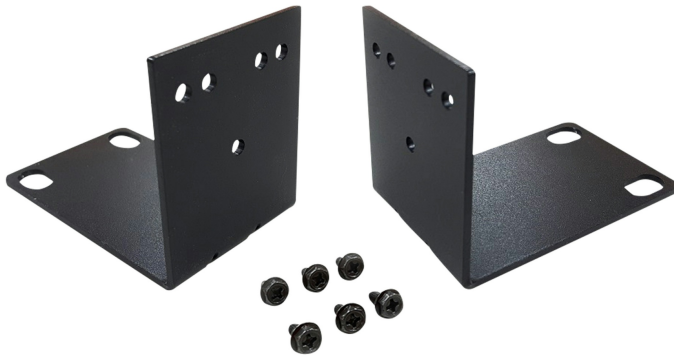

## 2X-045G

2/4-Port Single Display Secure KVM Rack Mount Kit

For additional convenience, ATEN offers Rack Mount Kits that allow [Secure KVM](#) Switches to be installed on a rack.

**ATEN International Co., Ltd.**