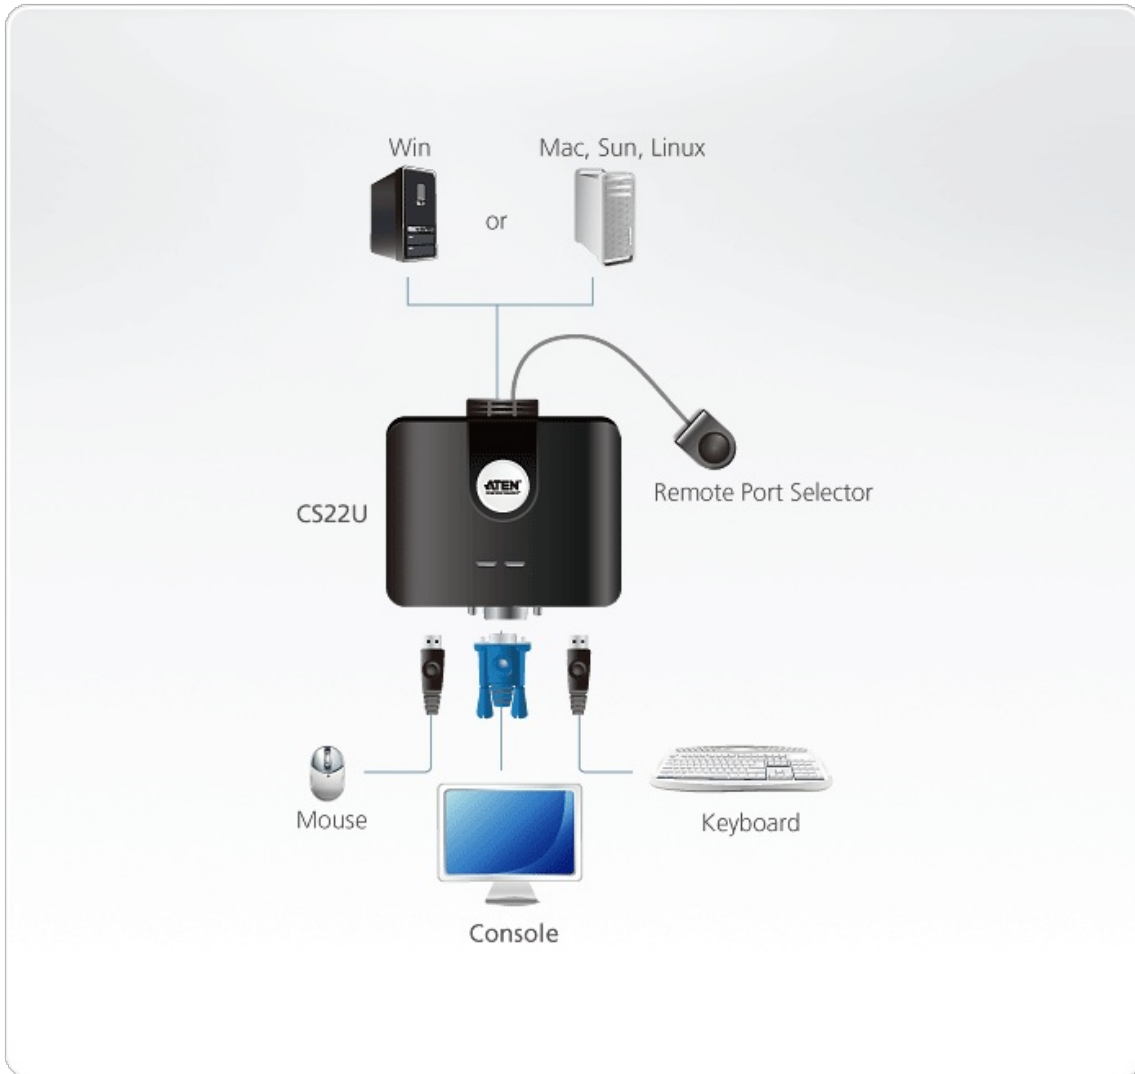

Diagram

ATEN International Co., Ltd.

3F., No.125, Sec. 2, Datong Rd., Sijhih District., New Taipei City 221, Taiwan
Phone: 886-2-8692-6789 Fax: 886-2-8692-6767
www.aten.com E-mail: marketing@aten.com

© Copyright 2015 ATEN® International Co., Ltd.
ATEN and the ATEN logo are trademarks of ATEN International Co., Ltd.
All rights reserved. All other trademarks are the property of their
respective owners.