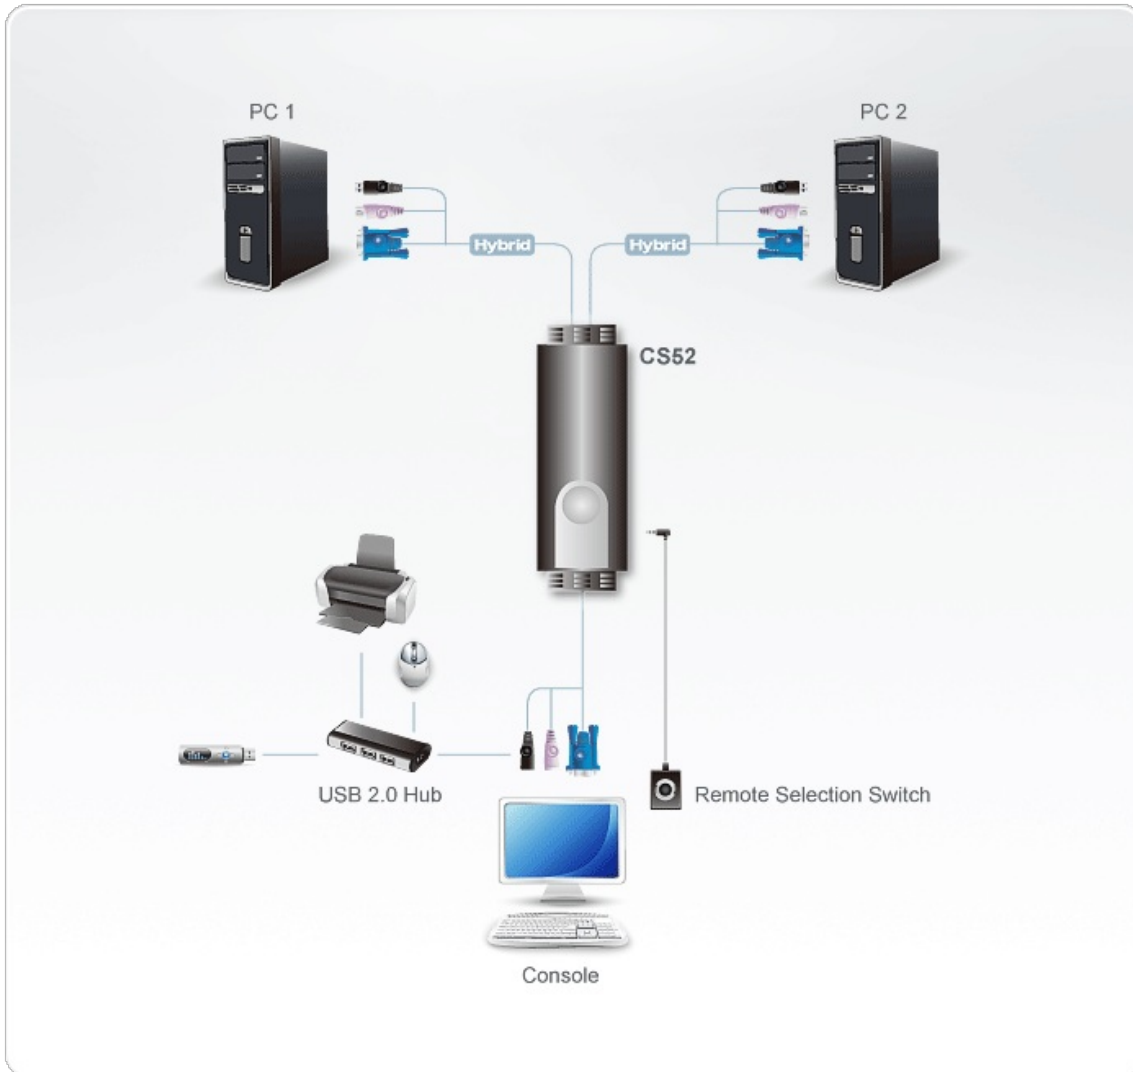

Diagram

ATEN International Co., Ltd.

3F., No.125, Sec. 2, Datong Rd., Sijhih District., New Taipei City 221, Taiwan
Phone: 886-2-8692-6789 Fax: 886-2-8692-6767
www.aten.com E-mail: marketing@aten.com

© Copyright 2015 ATEN® International Co., Ltd.
ATEN and the ATEN logo are trademarks of ATEN International Co., Ltd.
All rights reserved. All other trademarks are the property of their respective owners.