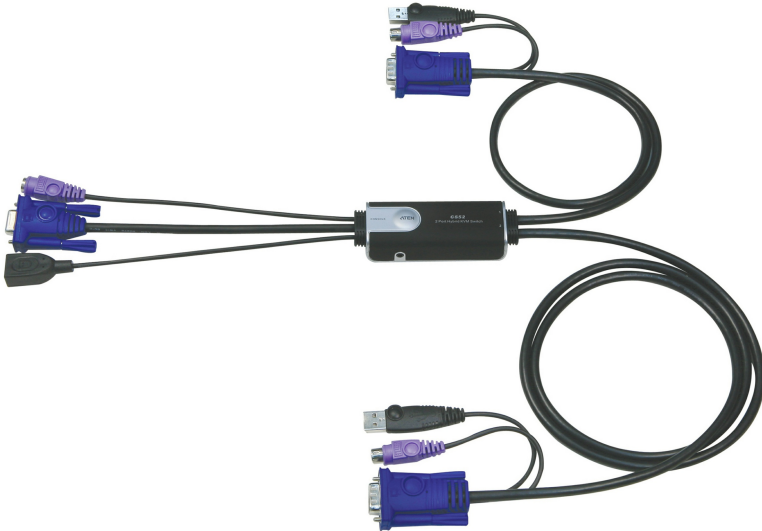

## CS52

2-Port PS/2 USB VGA Cable KVM Switch with Remote Port Selector

Flexible Combinations : PS/2 Keyboard+USB Mouse

### Features

- One console (monitor, PS/2 keyboard, and USB mouse) controls two computers
- Remote port selection switch for convenient switch placement
- Supports multi-function mice
- [USB 2.0 mouse port can be used for USB hub and USB peripheral sharing.](#)
- Compact design, built in all-in-one cables (console 0.15m; computers 0.6m, 1.2m)
- Superior video quality- up to 2048 x 1536; DDC2B
- Auto Scan function to monitor computer operation
- Non-powered
- OS Compatibility includes Windows 2000/XP/[Vista](#), Linux and FreeBSD.

### Specifications

Computer Connections	2
Port Selection	Hotkey, Remote Port Selector
Connectors	
Console Ports	1 x HDB-15 Female (Blue) 1 x 6-pin Mini-DIN Female (Purple) 1 x USB Type A Female
KVM Ports	2 x HDB-15 Male (Blue) 2 x 6-pin Mini-DIN Male (Purple) 2 x USB Type A Male (Black)
Remote Port Selector	1 x 2.5mm Audio Jack Female
LEDs	
Selected	2 (Green)
Cable Length	

Console	0.15 m
Computer	1 x 0.6 m; 1 x 1.2 m
Emulation	
Keyboard / Mouse	PS/2
Video	2048 x 1536; DDC2B
Scan Interval	3, 5, 10, 20 seconds (default: 5 secs.)
Power Consumption	DC5V:0.02W:4BTU/h  Note: <ul style="list-style-type: none"> <li>● The measurement in Watts indicates the typical power consumption of the device with no external loading.</li> <li>● The measurement in BTU/h indicates the power consumption of the device when it is fully loaded.</li> </ul>
Environmental	
Operating Temperature	0-50°C
Storage Temperature	-20-60°C
Humidity	0-80% RH, Non-condensing
Physical Properties	
Housing	Plastic
Weight	0.35 kg ( 0.77 lb )
Dimensions (L x W x H)	8.45 x 3.40 x 2.21 cm (3.33 x 1.34 x 0.87 in.)
Note	For some of rack mount products, please note that the standard physical dimensions of WxDxH are expressed using a LxWxH format.