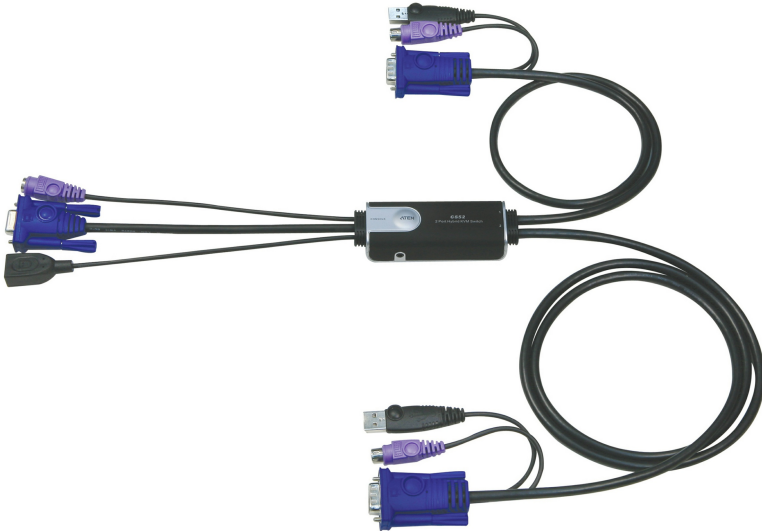

CS52

2-Port PS/2 USB VGA Cable KVM Switch with Remote Port Selector

Flexible Combinations : PS/2 Keyboard+USB Mouse

Features

- One console (monitor, PS/2 keyboard, and USB mouse) controls two computers
- Remote port selection switch for convenient switch placement
- Supports multi-function mice
- [USB 2.0 mouse port can be used for USB hub and USB peripheral sharing.](#)
- Compact design, built in all-in-one cables (console 0.15m; computers 0.6m, 1.2m)
- Superior video quality- up to 2048 x 1536; DDC2B
- Auto Scan function to monitor computer operation
- Non-powered
- OS Compatibility includes Windows 2000/XP/[Vista](#), Linux and FreeBSD.

Specifications

Computer Connections	2
Port Selection	Hotkey, Remote Port Selector
Connectors	
Console Ports	1 x HDB-15 Female (Blue) 1 x 6-pin Mini-DIN Female (Purple) 1 x USB Type A Female
KVM Ports	2 x HDB-15 Male (Blue) 2 x 6-pin Mini-DIN Male (Purple) 2 x USB Type A Male (Black)
Remote Port Selector	1 x 2.5mm Audio Jack Female
LEDs	
Selected	2 (Green)
Cable Length	

Console	0.15 m
Computer	1 x 0.6 m; 1 x 1.2 m
Emulation	
Keyboard / Mouse	PS/2
Video	2048 x 1536; DDC2B
Scan Interval	3, 5, 10, 20 seconds (default: 5 secs.)
Power Consumption	DC5V:0.02W:4BTU/h Note: <ul style="list-style-type: none"> ● The measurement in Watts indicates the typical power consumption of the device with no external loading. ● The measurement in BTU/h indicates the power consumption of the device when it is fully loaded.
Environmental	
Operating Temperature	0-50°C
Storage Temperature	-20-60°C
Humidity	0-80% RH, Non-condensing
Physical Properties	
Housing	Plastic
Weight	0.35 kg (0.77 lb)
Dimensions (L x W x H)	8.45 x 3.40 x 2.21 cm (3.33 x 1.34 x 0.87 in.)
Note	For some of rack mount products, please note that the standard physical dimensions of WxDxH are expressed using a LxWxH format.