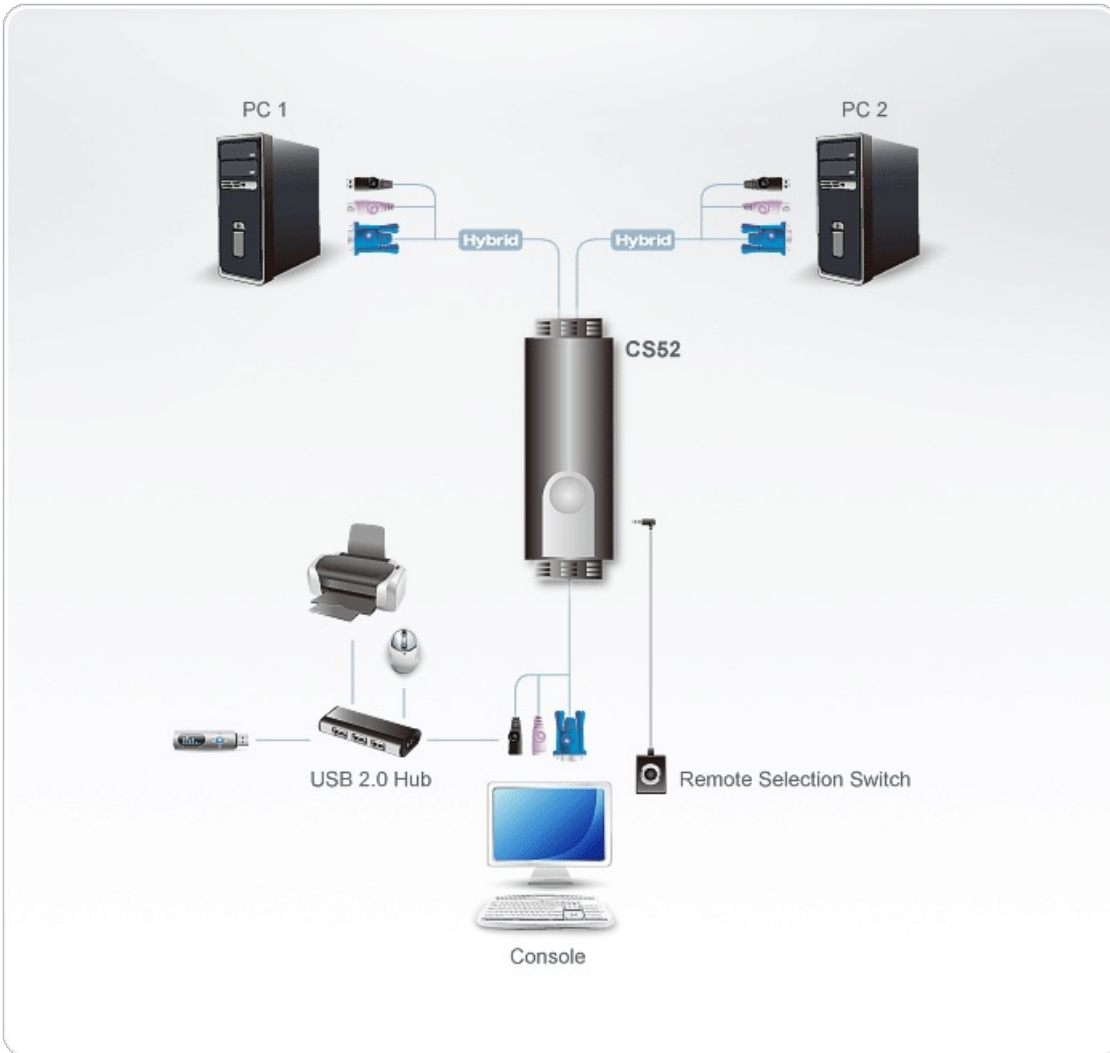

Diagram

ATEN International Co., Ltd.

3F., No.125, Sec. 2, Datong Rd., Sijhih District., New Taipei City 221, Taiwan
Phone: 886-2-8692-6789 Fax: 886-2-8692-6767
www.aten.com E-mail: marketing@aten.com

© Copyright 2015 ATEN® International Co., Ltd.
ATEN and the ATEN logo are trademarks of ATEN International Co., Ltd.
All rights reserved. All other trademarks are the property of their
respective owners.