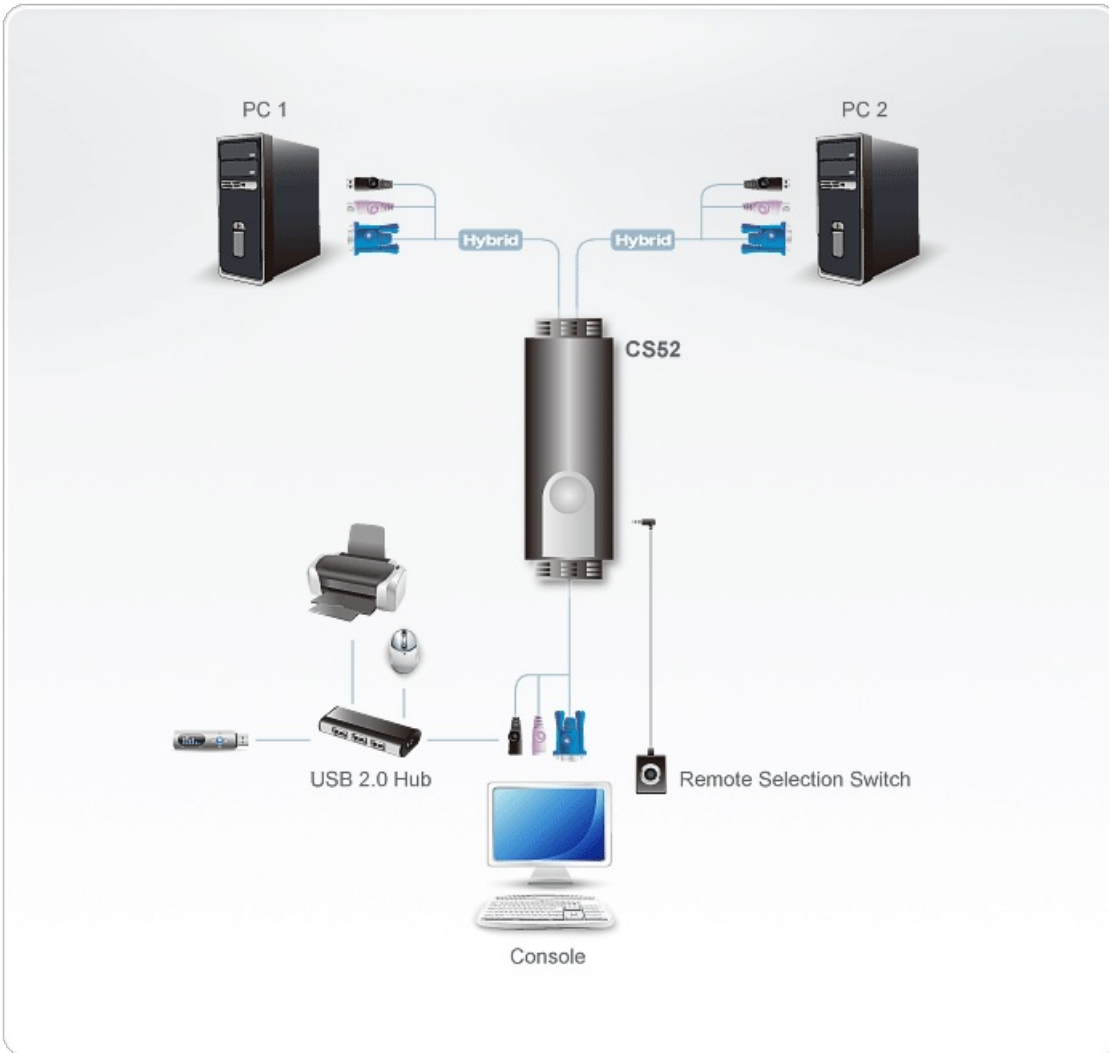

Diagram

ATEN International Co., Ltd.

3F., No.125, Sec. 2, Datong Rd., Sijhih District., New Taipei City 221, Taiwan
Phone: 886-2-8692-6789 Fax: 886-2-8692-6767
www.aten.com E-mail: marketing@aten.com

© Copyright 2015 ATEN® International Co., Ltd.
ATEN and the ATEN logo are trademarks of ATEN International Co., Ltd.
All rights reserved. All other trademarks are the property of their
respective owners.