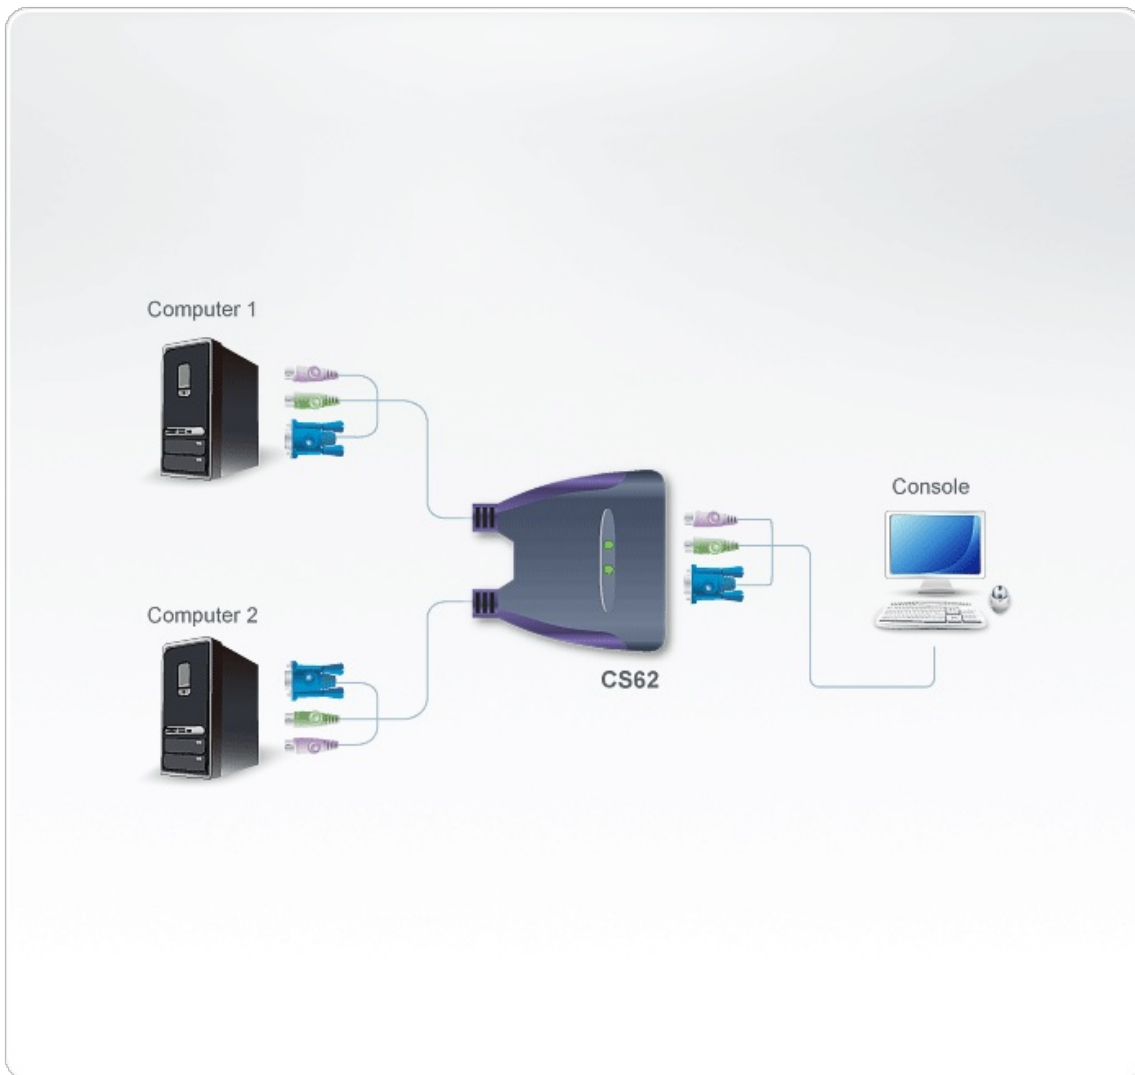

Diagram

ATEN International Co., Ltd.

3F., No.125, Sec. 2, Datong Rd., Sijhih District., New Taipei City 221, Taiwan
Phone: 886-2-8692-6789 Fax: 886-2-8692-6767
www.aten.com E-mail: marketing@aten.com

© Copyright 2015 ATEN® International Co., Ltd.
ATEN and the ATEN logo are trademarks of ATEN International Co., Ltd.
All rights reserved. All other trademarks are the property of their respective owners.