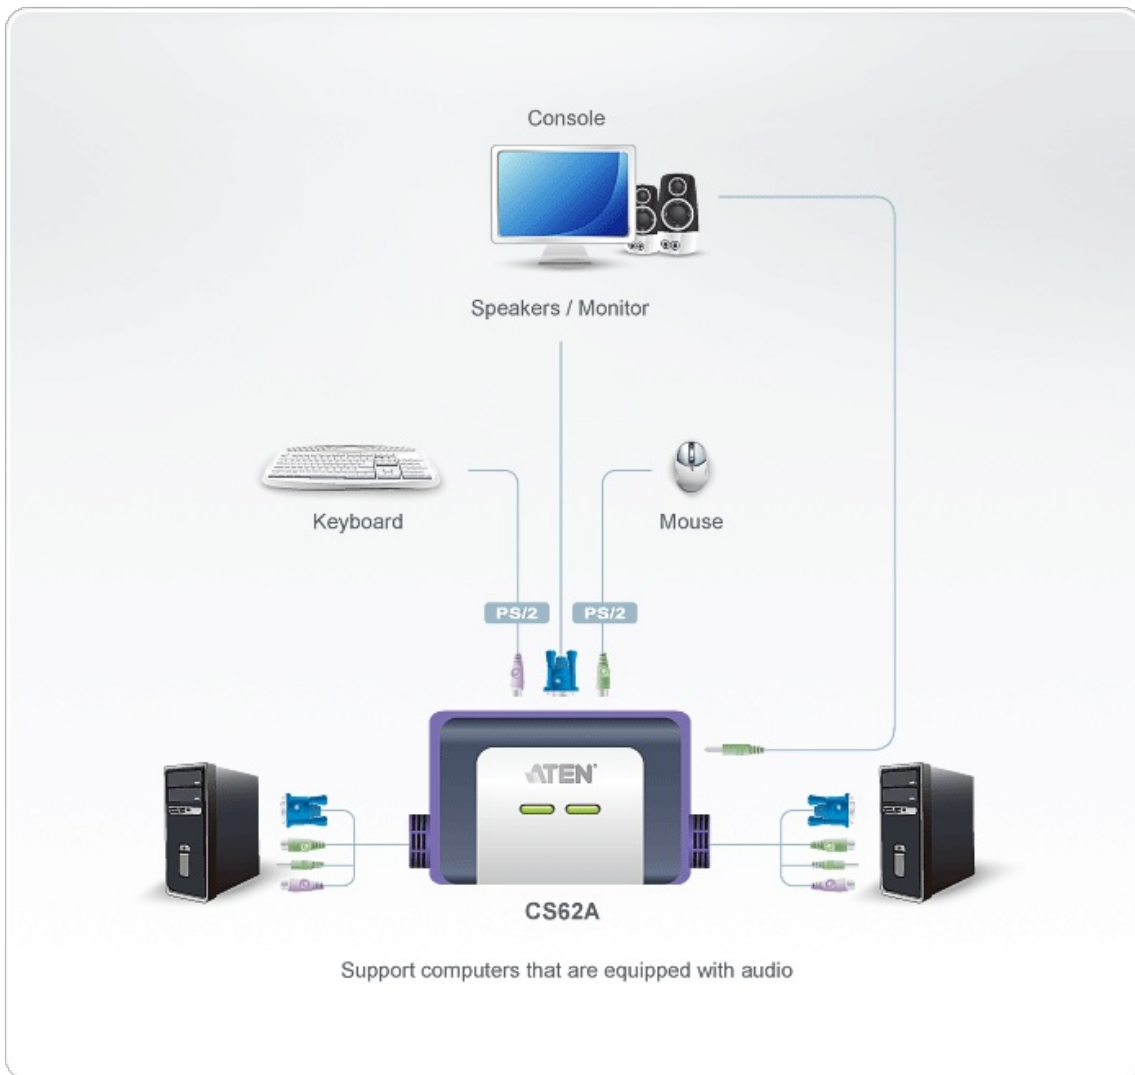

Diagram

ATEN International Co., Ltd.

3F., No.125, Sec. 2, Datong Rd., Sijhih District., New Taipei City 221, Taiwan
Phone: 886-2-8692-6789 Fax: 886-2-8692-6767
www.aten.com E-mail: marketing@aten.com

© Copyright 2015 ATEN® International Co., Ltd.
ATEN and the ATEN logo are trademarks of ATEN International Co., Ltd.
All rights reserved. All other trademarks are the property of their respective owners.