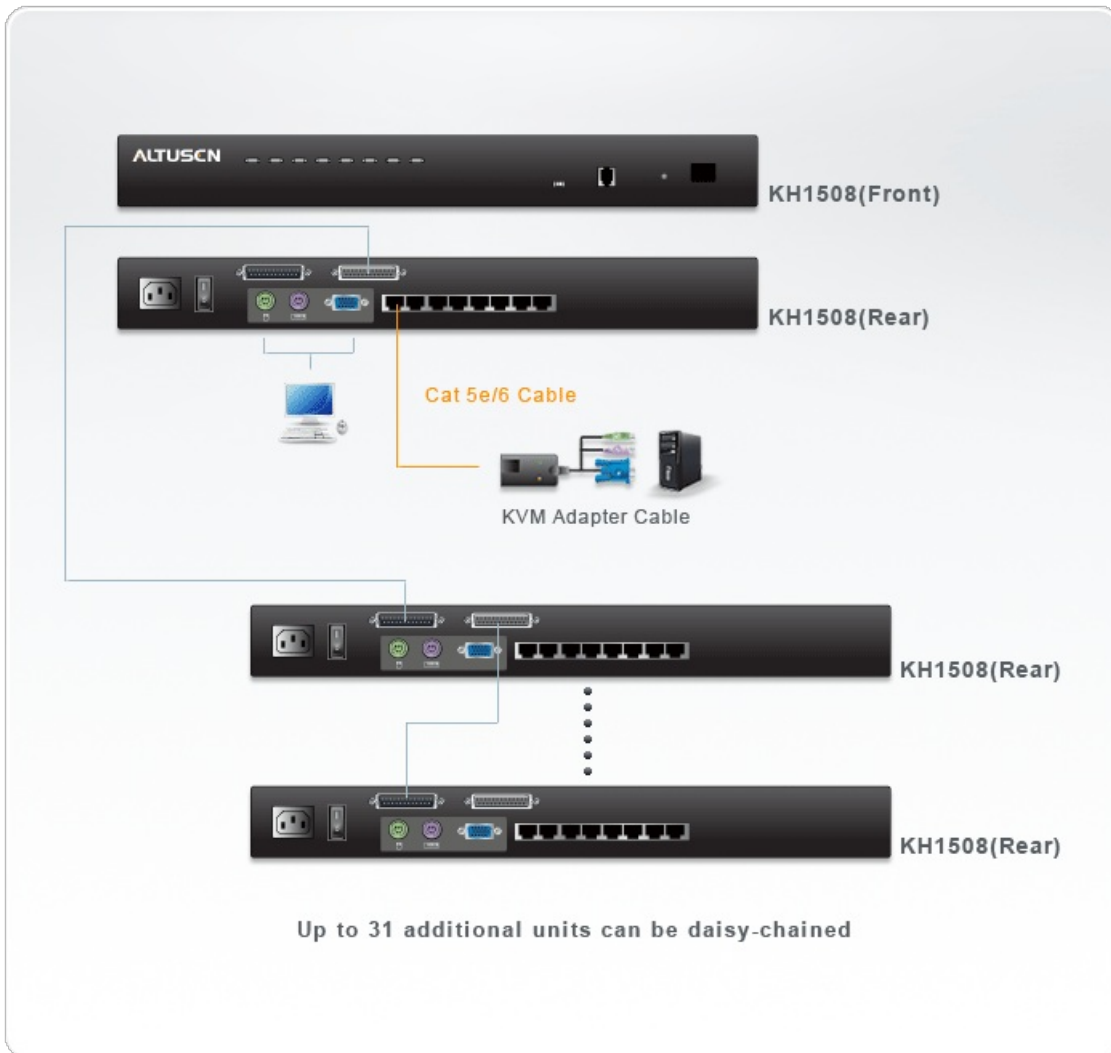

Diagram

ATEN International Co., Ltd.

3F., No.125, Sec. 2, Datong Rd., Sijhih District., New Taipei City 221, Taiwan
Phone: 886-2-8692-6789 Fax: 886-2-8692-6767
www.aten.com E-mail: marketing@aten.com

© Copyright 2015 ATEN® International Co., Ltd.
ATEN and the ATEN logo are trademarks of ATEN International Co., Ltd.
All rights reserved. All other trademarks are the property of their respective owners.