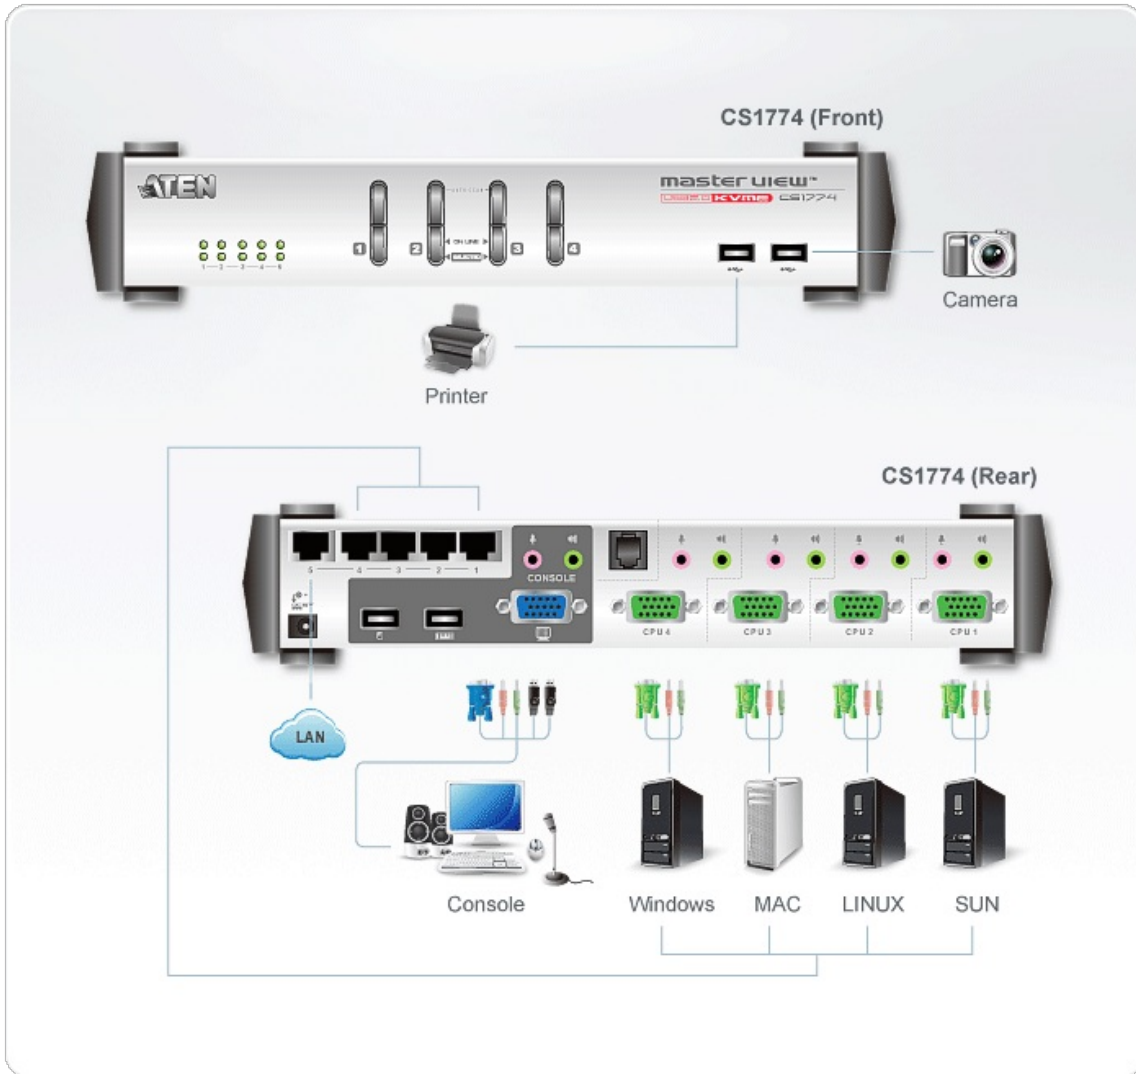

Diagram

ATEN International Co., Ltd.

3F., No.125, Sec. 2, Datong Rd., Sijhih District., New Taipei City 221, Taiwan
Phone: 886-2-8692-6789 Fax: 886-2-8692-6767
www.aten.com E-mail: marketing@aten.com

© Copyright 2015 ATEN® International Co., Ltd.
ATEN and the ATEN logo are trademarks of ATEN International Co., Ltd.
All rights reserved. All other trademarks are the property of their respective owners.