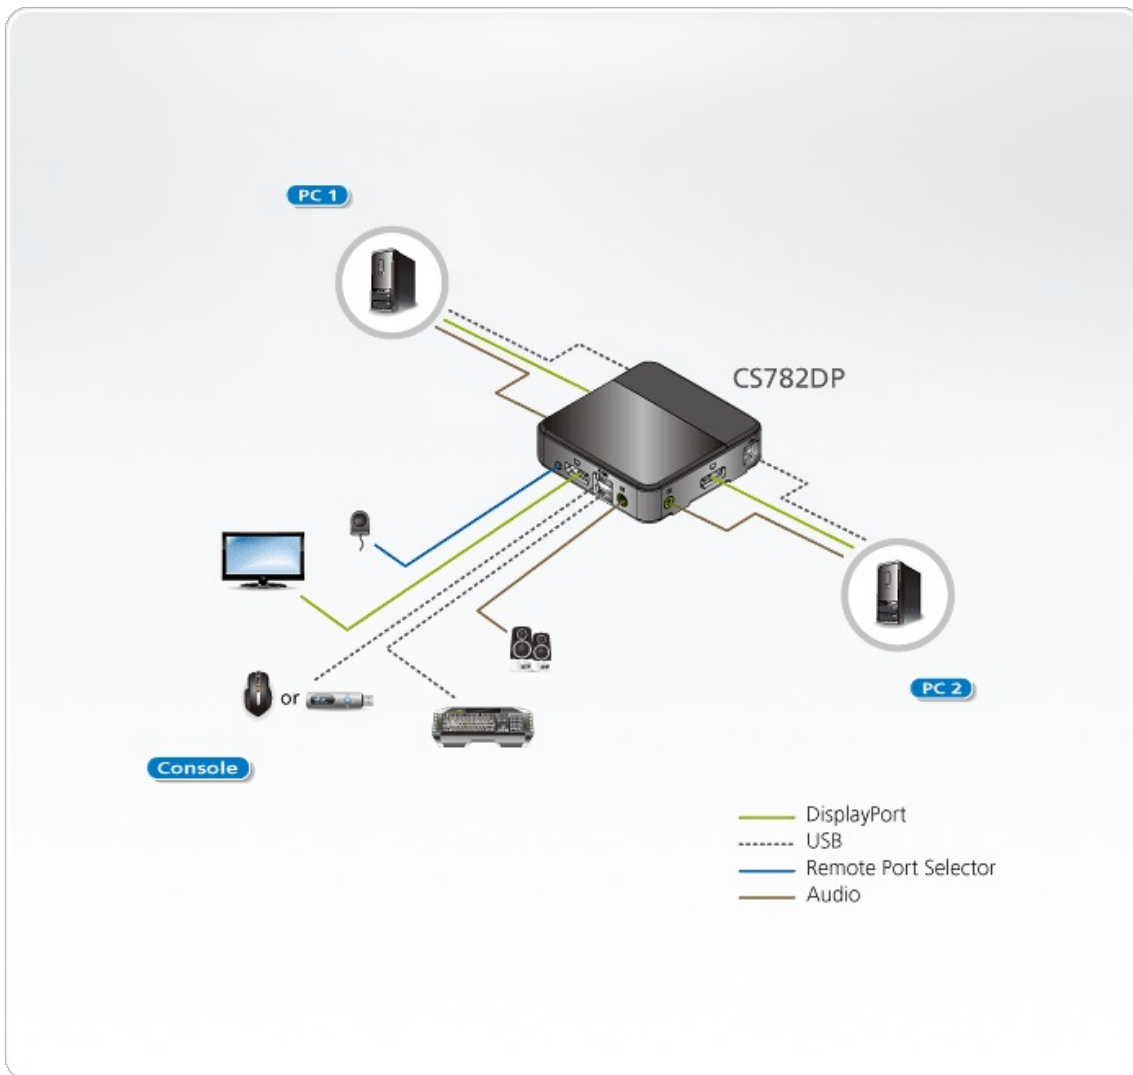

Diagram

ATEN International Co., Ltd.

3F., No.125, Sec. 2, Datong Rd., Sijhih District., New Taipei City 221, Taiwan
Phone: 886-2-8692-6789 Fax: 886-2-8692-6767
www.aten.com E-mail: marketing@aten.com

© Copyright 2015 ATEN® International Co., Ltd.
ATEN and the ATEN logo are trademarks of ATEN International Co., Ltd.
All rights reserved. All other trademarks are the property of their respective owners.