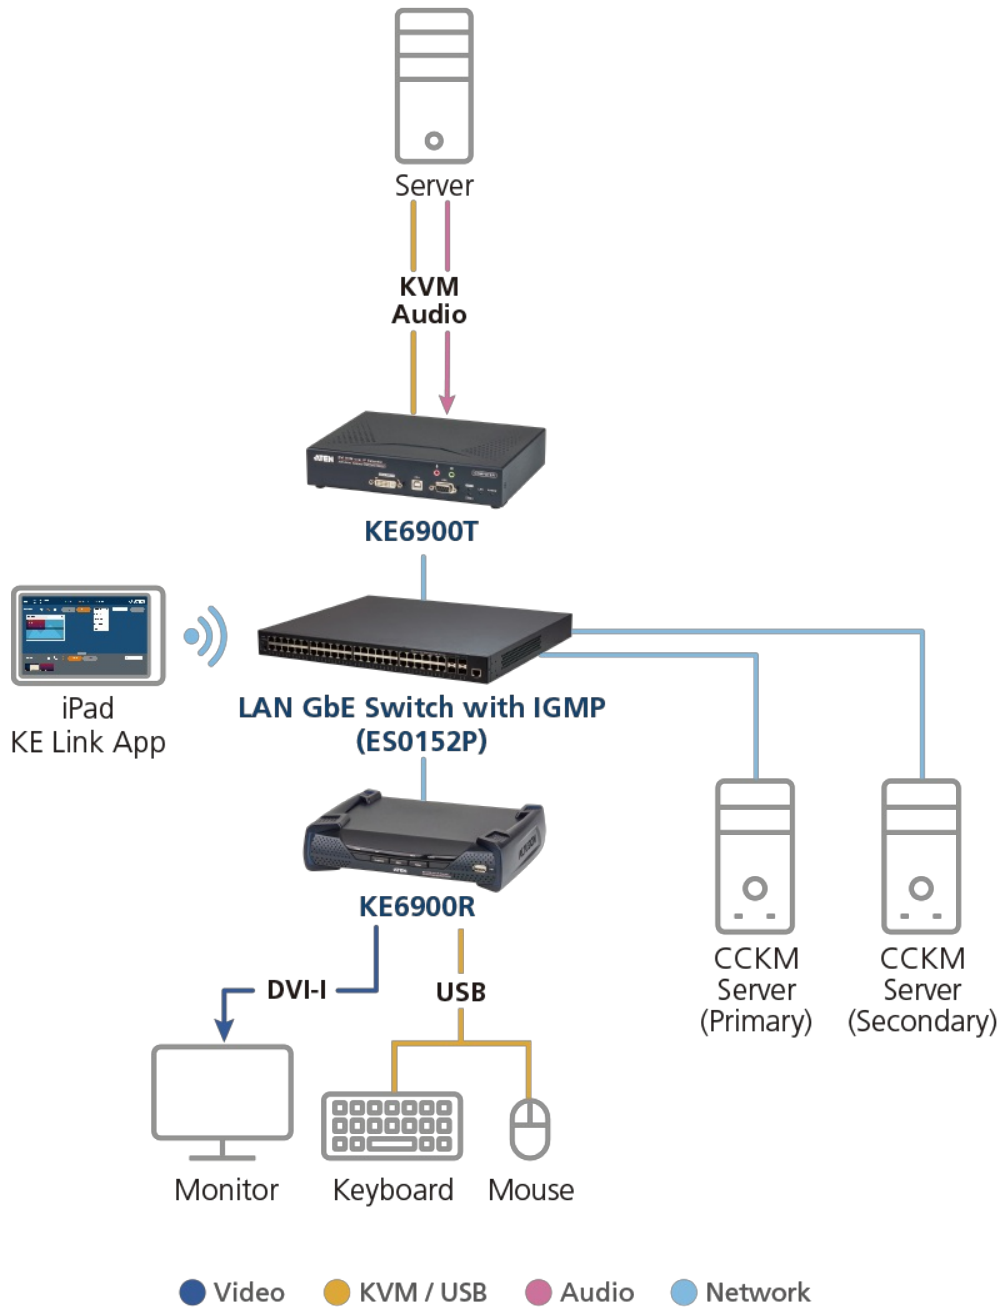

Diagram

ATEN International Co., Ltd.

3F., No.125, Sec. 2, Datong Rd., Sijhih District., New Taipei City 221, Taiwan
Phone: 886-2-8692-6789 Fax: 886-2-8692-6767
www.aten.com E-mail: marketing@aten.com