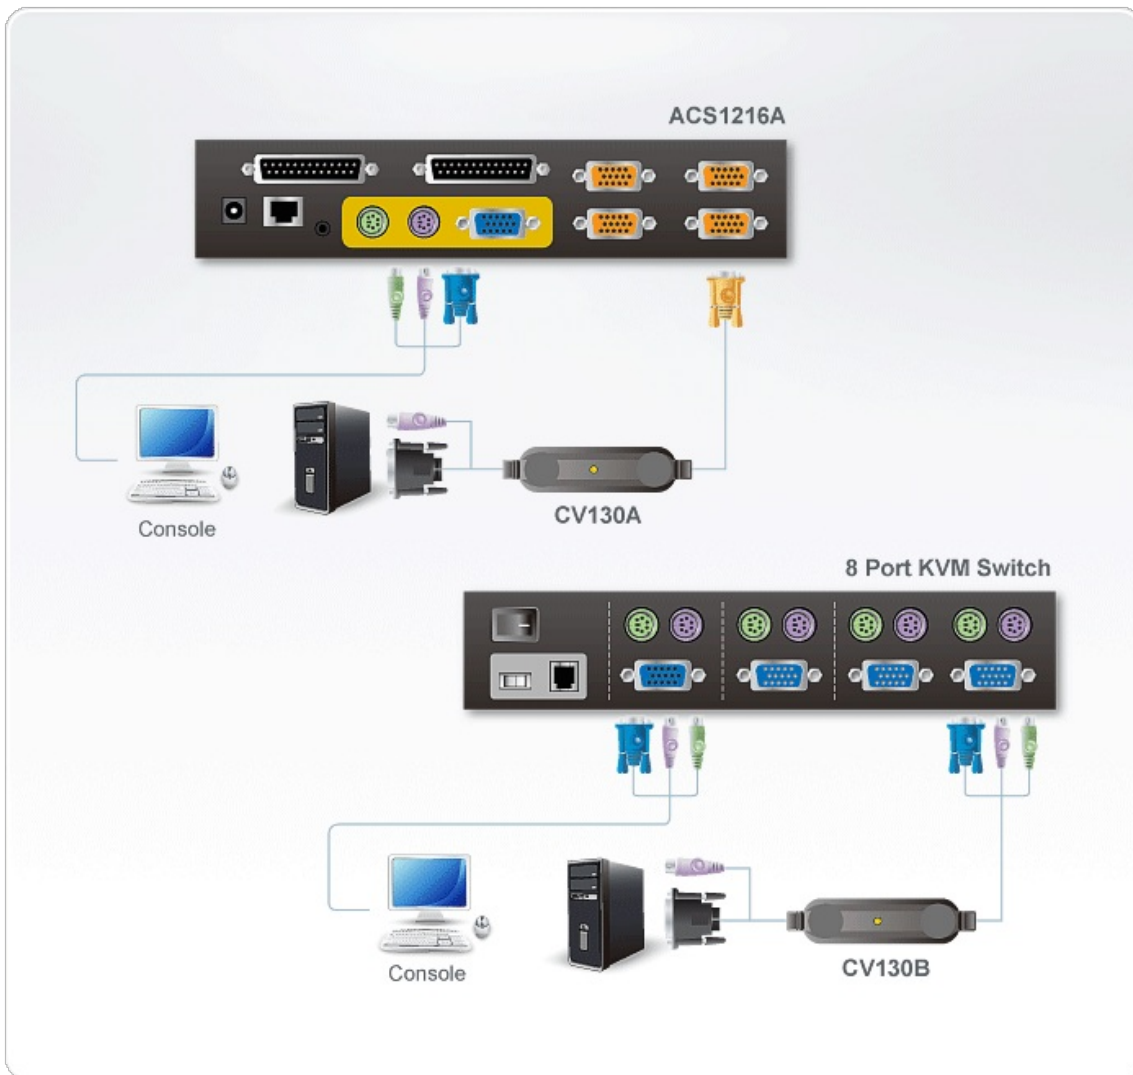

Diagram

ATEN International Co., Ltd.

3F., No.125, Sec. 2, Datong Rd., Sijhih District., New Taipei City 221, Taiwan
Phone: 886-2-8692-6789 Fax: 886-2-8692-6767
www.aten.com E-mail: marketing@aten.com

© Copyright 2015 ATEN® International Co., Ltd.
ATEN and the ATEN logo are trademarks of ATEN International Co., Ltd.
All rights reserved. All other trademarks are the property of their respective owners.