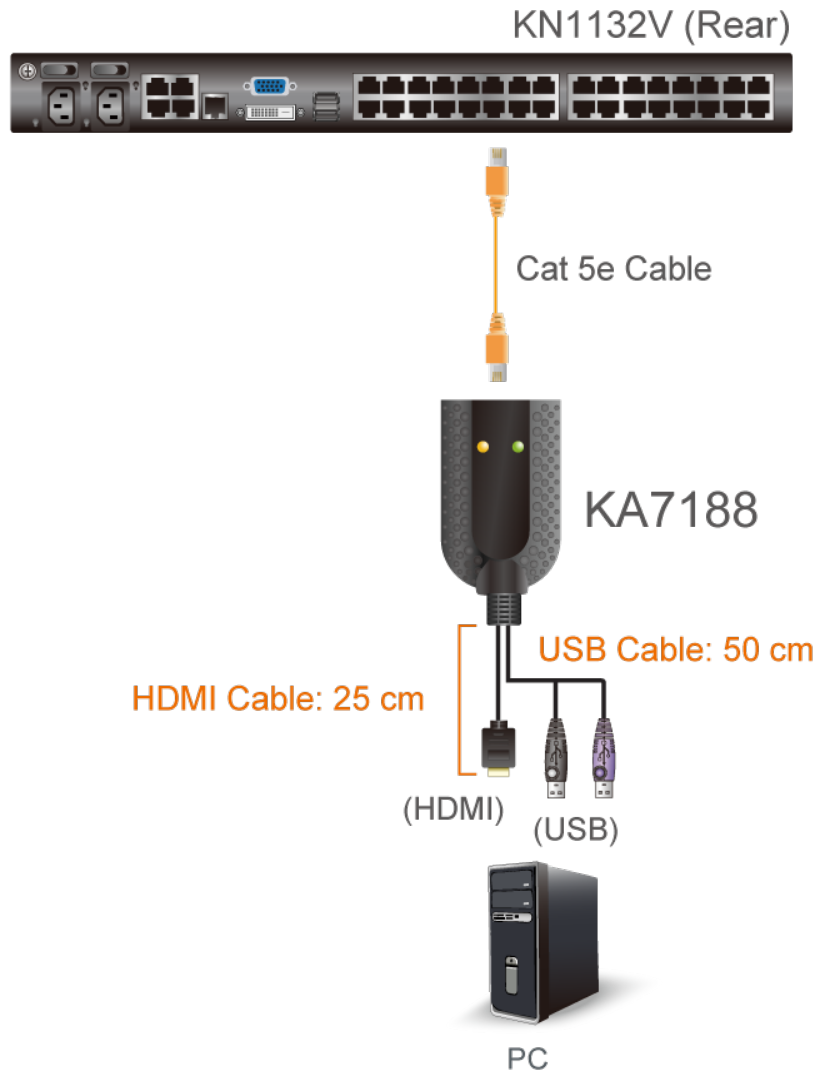

Diagram

ATEN International Co., Ltd.

3F., No.125, Sec. 2, Datong Rd., Sijhih District., New Taipei City 221, Taiwan
Phone: 886-2-8692-6789 Fax: 886-2-8692-6767
www.aten.com E-mail: marketing@aten.com