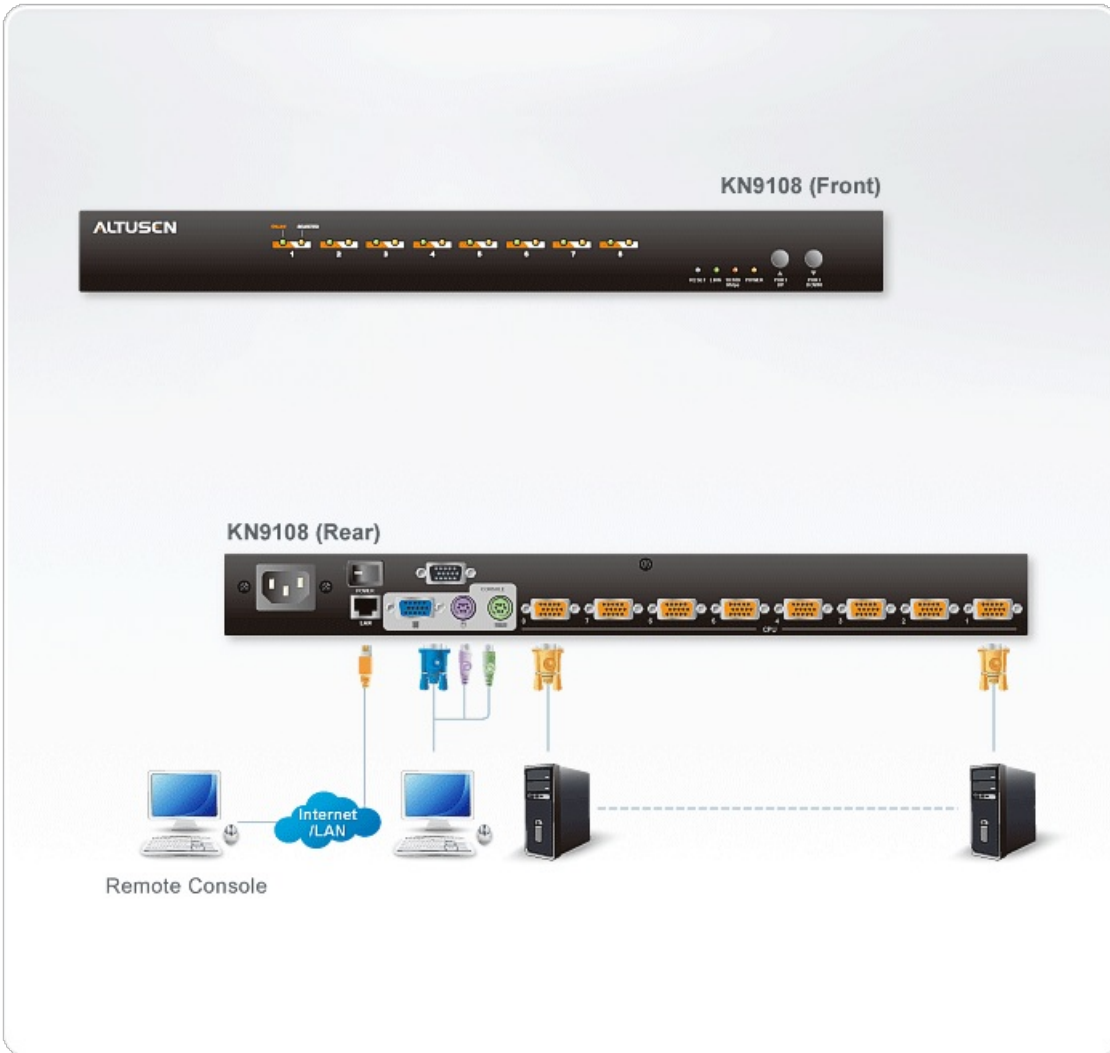

Diagram

ATEN International Co., Ltd.

3F., No.125, Sec. 2, Datong Rd., Sijhih District., New Taipei City 221, Taiwan
Phone: 886-2-8692-6789 Fax: 886-2-8692-6767
www.aten.com E-mail: marketing@aten.com

© Copyright 2015 ATEN® International Co., Ltd.
ATEN and the ATEN logo are trademarks of ATEN International Co., Ltd.
All rights reserved. All other trademarks are the property of their respective owners.