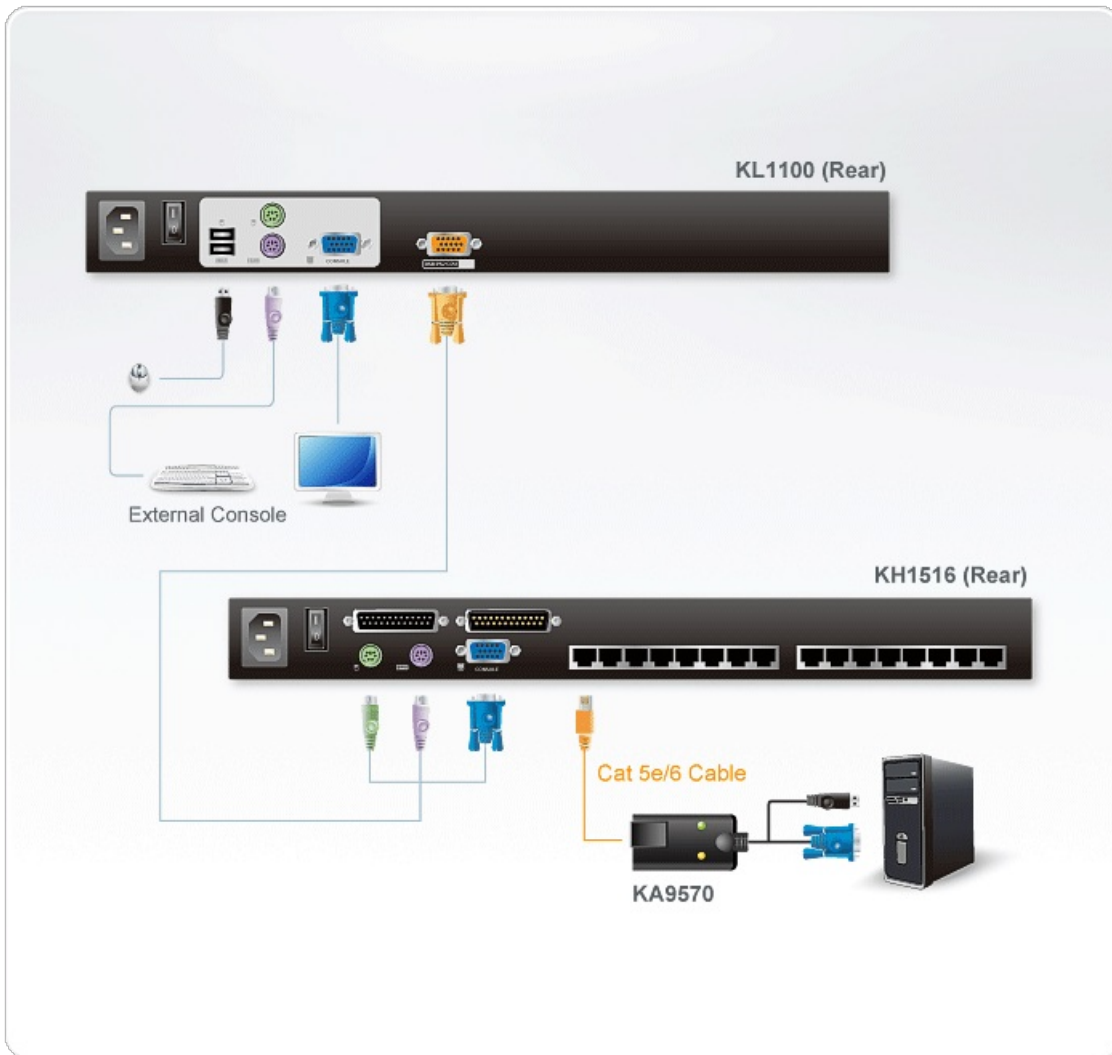

Diagram

ATEN International Co., Ltd.

3F., No.125, Sec. 2, Datong Rd., Sijhih District., New Taipei City 221, Taiwan
Phone: 886-2-8692-6789 Fax: 886-2-8692-6767
www.aten.com E-mail: marketing@aten.com

© Copyright 2015 ATEN® International Co., Ltd.
ATEN and the ATEN logo are trademarks of ATEN International Co., Ltd.
All rights reserved. All other trademarks are the property of their
respective owners.