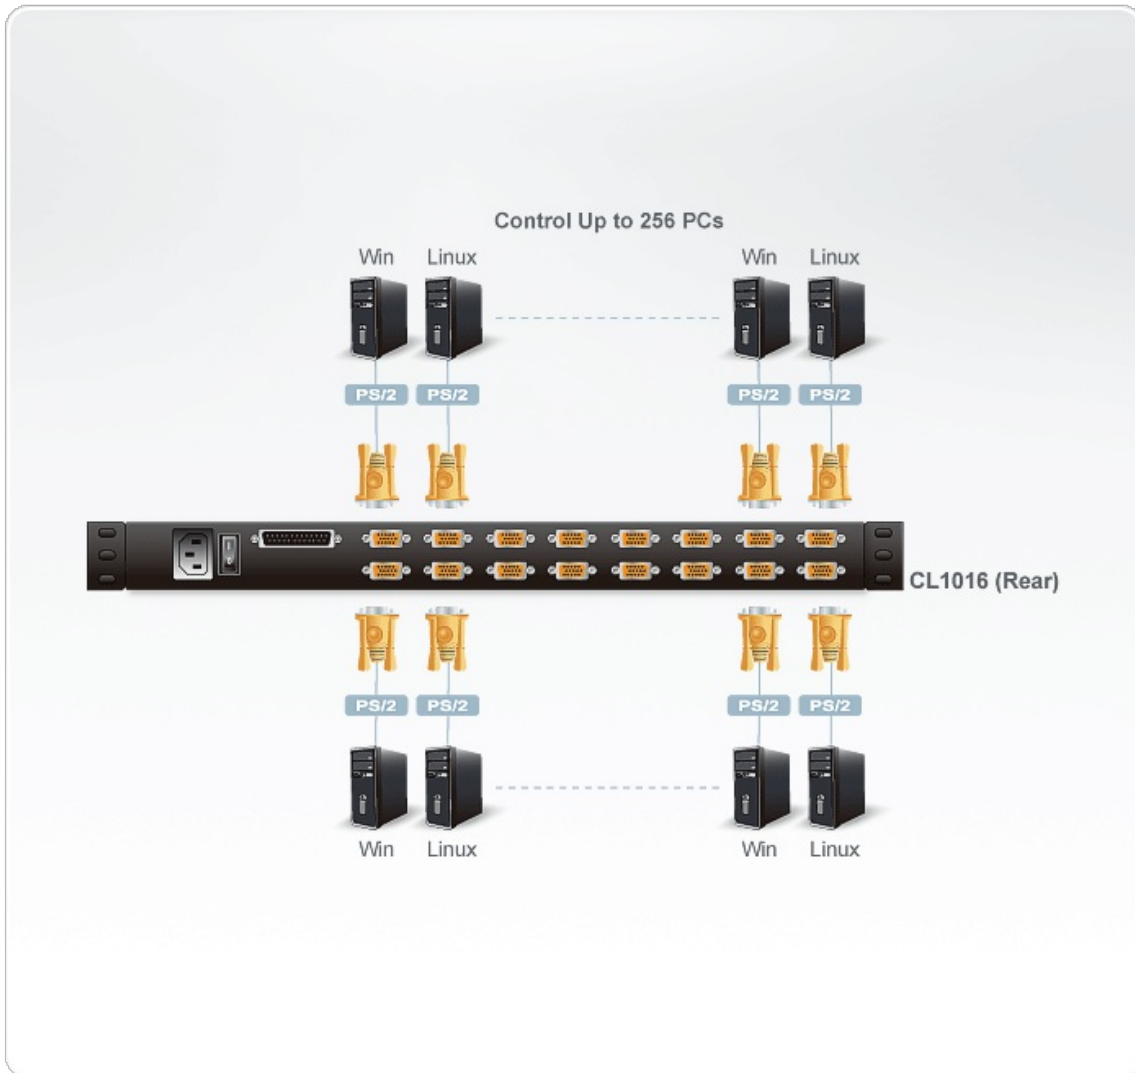

Diagram

ATEN International Co., Ltd.

3F., No.125, Sec. 2, Datong Rd., Sijhih District., New Taipei City 221, Taiwan
Phone: 886-2-8692-6789 Fax: 886-2-8692-6767
www.aten.com E-mail: marketing@aten.com

© Copyright 2015 ATEN® International Co., Ltd.
ATEN and the ATEN logo are trademarks of ATEN International Co., Ltd.
All rights reserved. All other trademarks are the property of their respective owners.