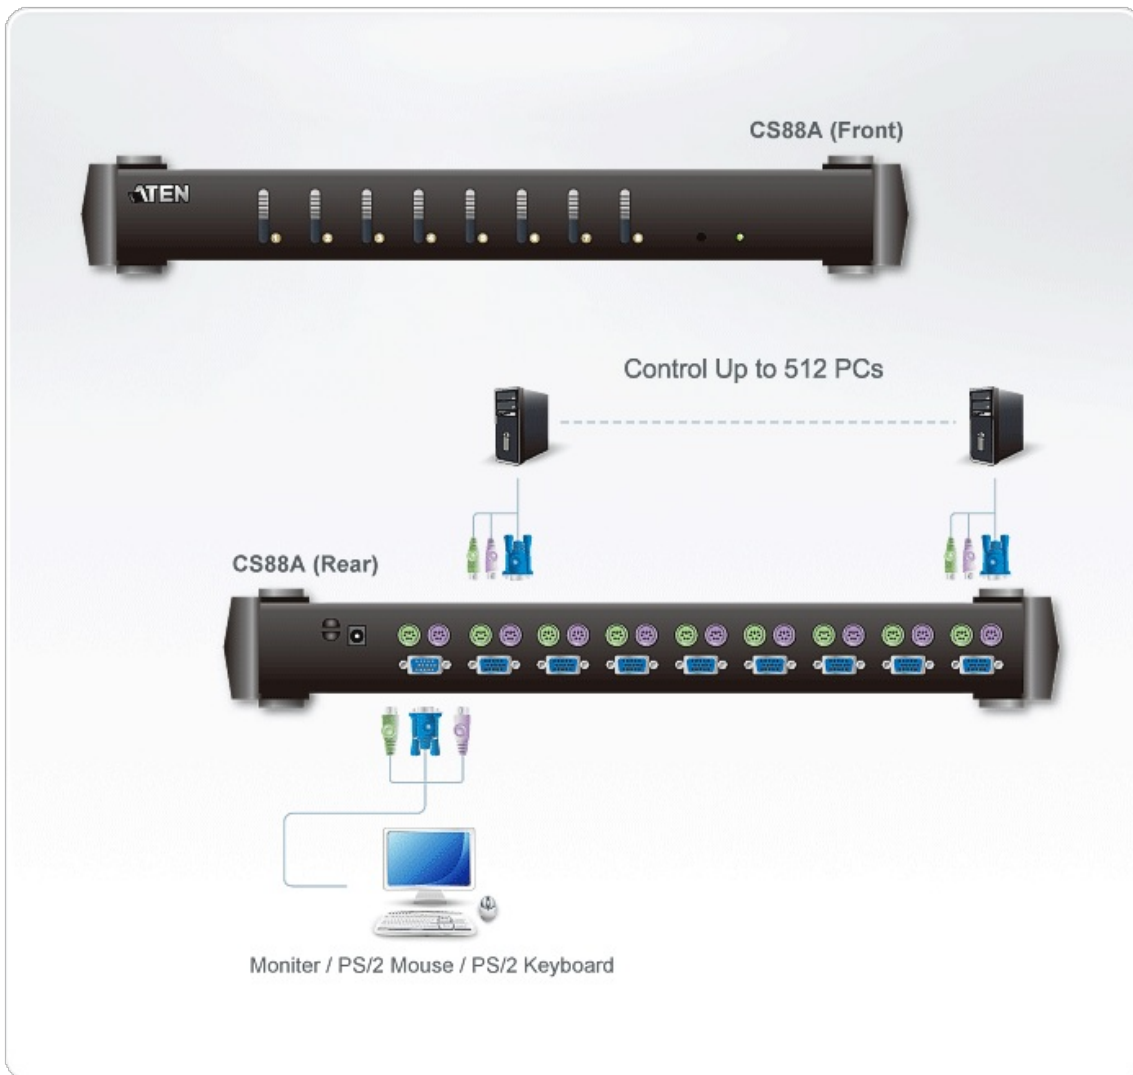

Diagram

ATEN International Co., Ltd.

3F., No.125, Sec. 2, Datong Rd., Sijhih District., New Taipei City 221, Taiwan
Phone: 886-2-8692-6789 Fax: 886-2-8692-6767
www.aten.com E-mail: marketing@aten.com

© Copyright 2015 ATEN® International Co., Ltd.
ATEN and the ATEN logo are trademarks of ATEN International Co., Ltd.
All rights reserved. All other trademarks are the property of their respective owners.