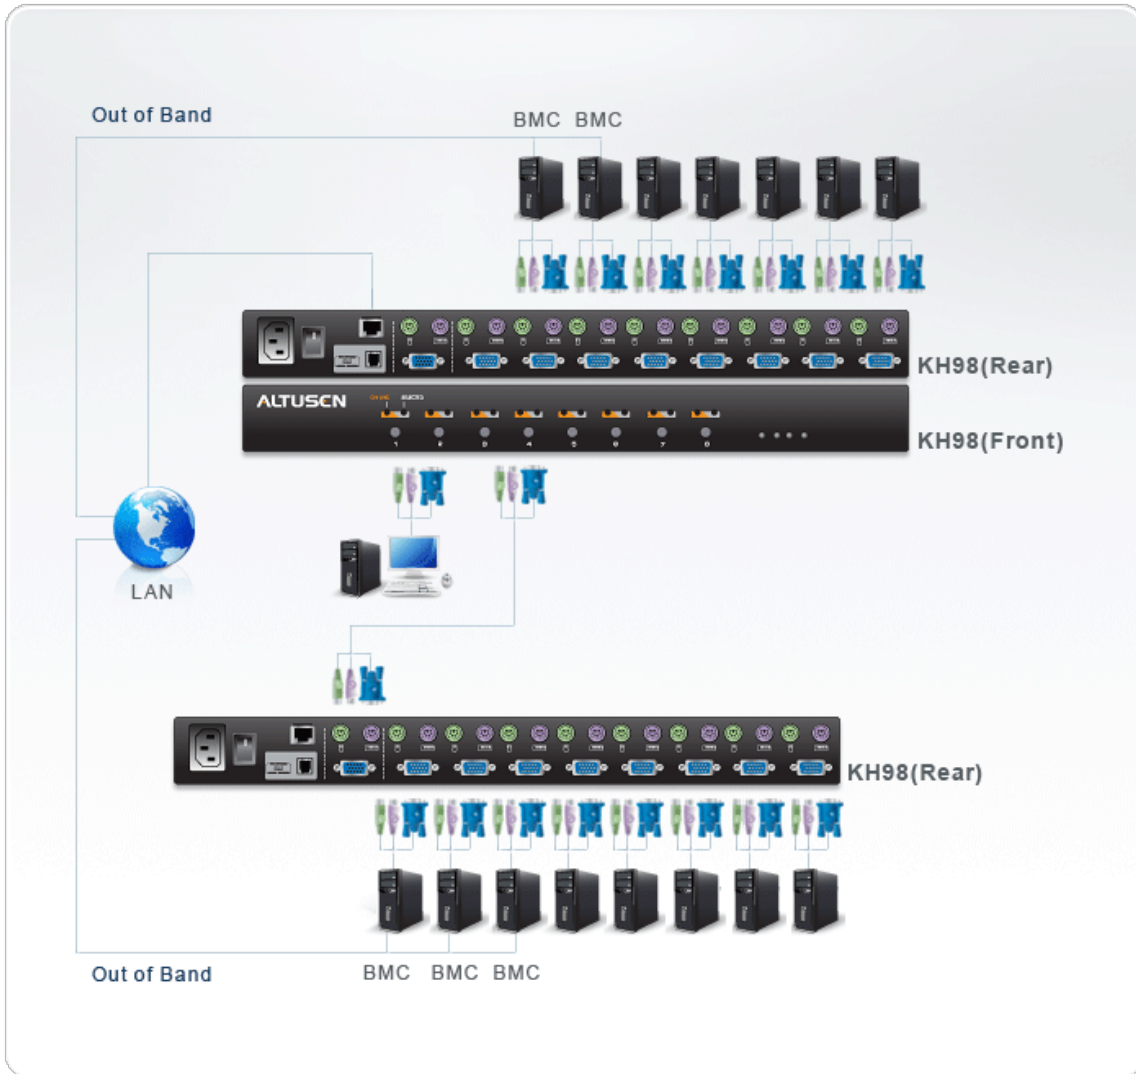

Diagram

ATEN International Co., Ltd.

3F., No.125, Sec. 2, Datong Rd., Sijhih District., New Taipei City 221, Taiwan
Phone: 886-2-8692-6789 Fax: 886-2-8692-6767
www.aten.com E-mail: marketing@aten.com

© Copyright 2015 ATEN® International Co., Ltd.
ATEN and the ATEN logo are trademarks of ATEN International Co., Ltd.
All rights reserved. All other trademarks are the property of their
respective owners.