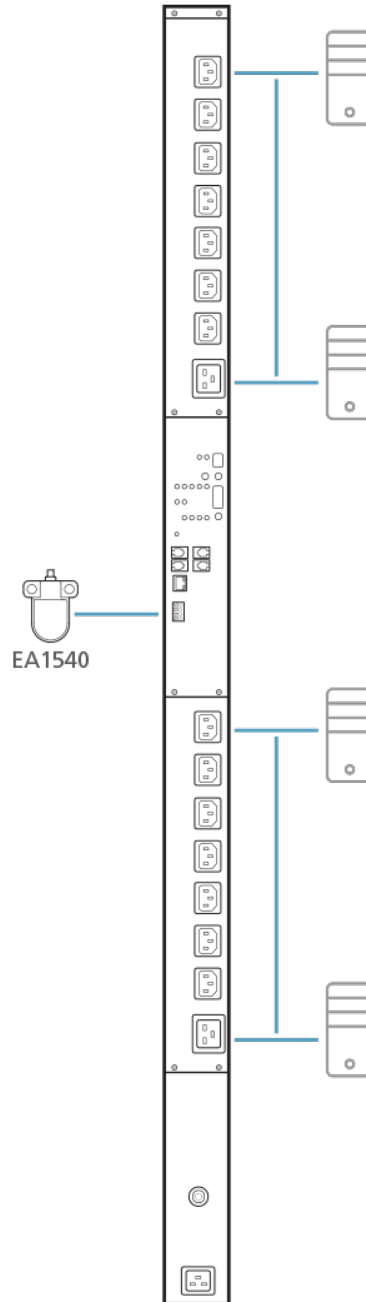

Diagram

ATEN International Co., Ltd.

3F., No.125, Sec. 2, Datong Rd., Sijhih District., New Taipei City 221, Taiwan
Phone: 886-2-8692-6789 Fax: 886-2-8692-6767
www.aten.com E-mail: marketing@aten.com