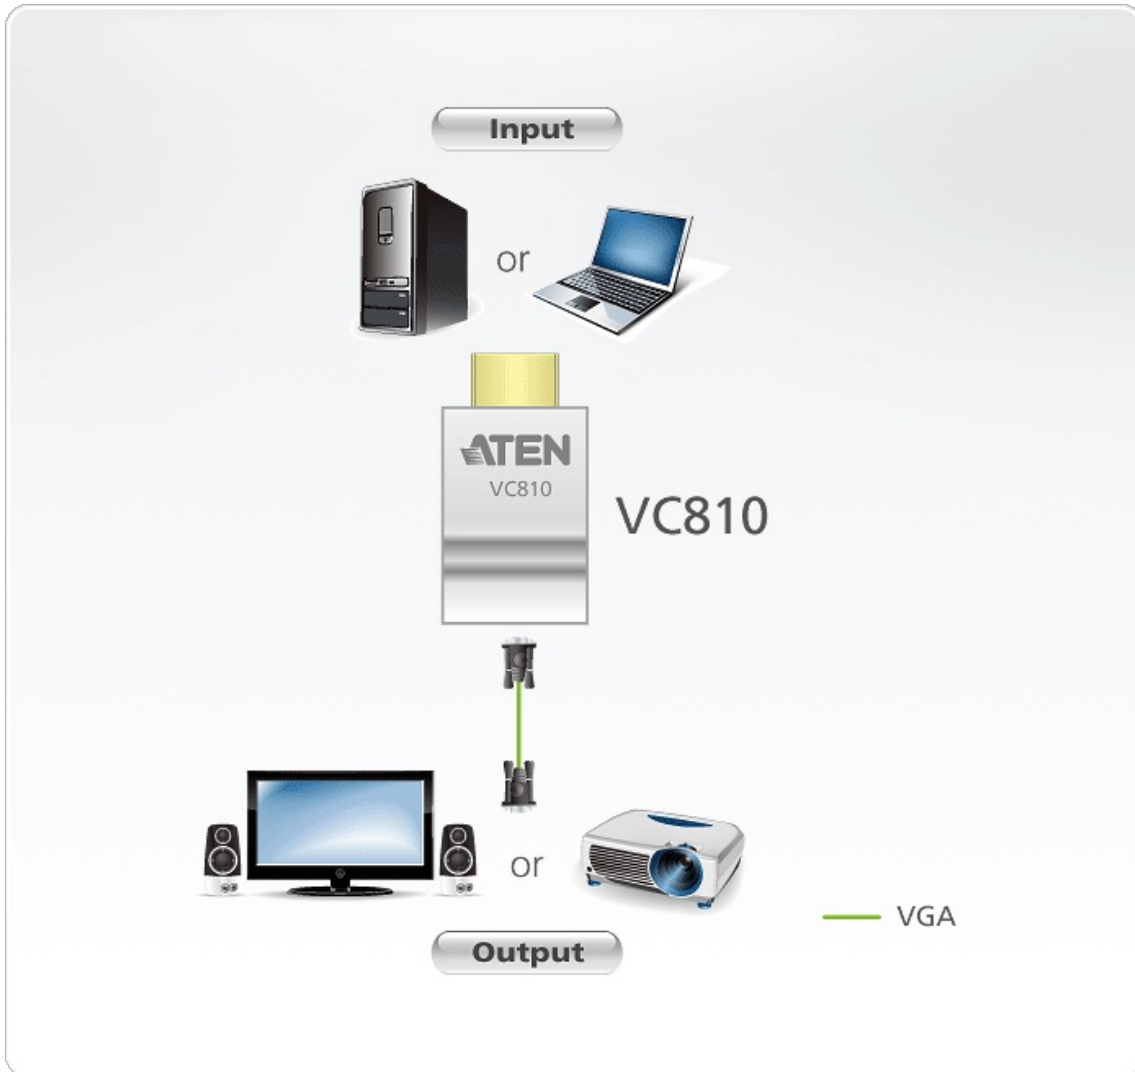

Diagram

ATEN International Co., Ltd.

3F., No.125, Sec. 2, Datong Rd., Sijhih District., New Taipei City 221, Taiwan
Phone: 886-2-8692-6789 Fax: 886-2-8692-6767
www.aten.com E-mail: marketing@aten.com

© Copyright 2015 ATEN® International Co., Ltd.
ATEN and the ATEN logo are trademarks of ATEN International Co., Ltd.
All rights reserved. All other trademarks are the property of their respective owners.